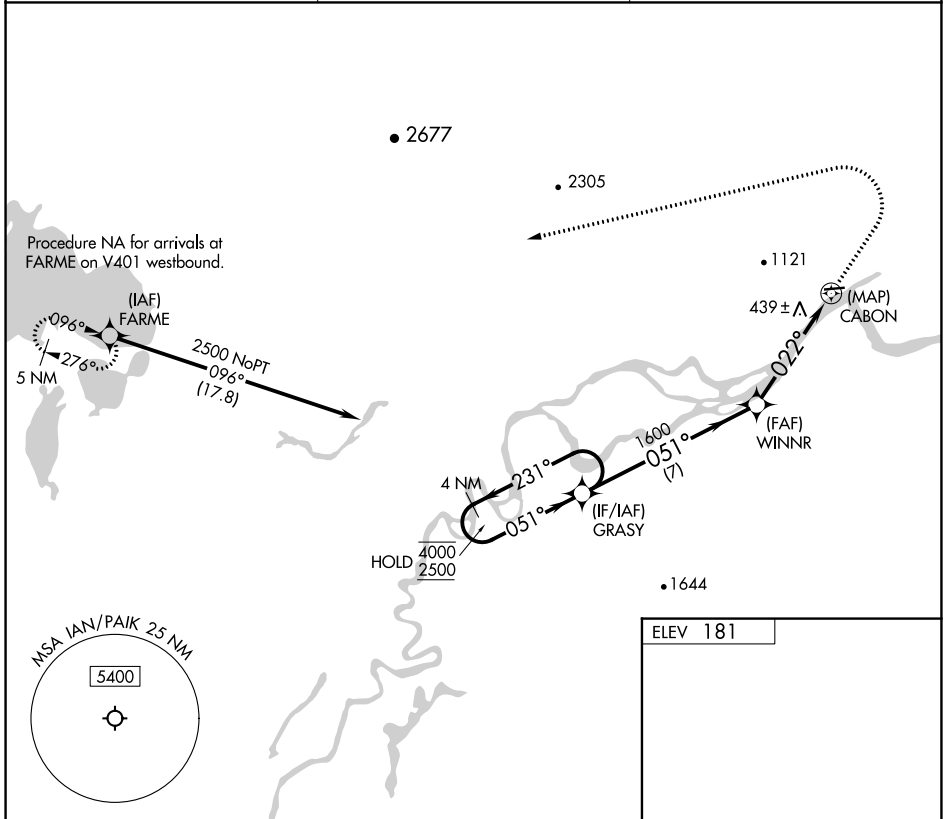

APP CRS <b>022°</b>	Rwy Idg TDZE Apt Elev	<b>N/A</b> <b>N/A</b> <b>181</b>
------------------------	-----------------------------	--

# RNAV (GPS)-A

BOB BAKER MEML (IAN) (PAIK)

RNP APCH.	MISSED APPROACH: Climb to 1900 then climbing left turn to 4200 direct FARME and hold.
NA -29°C	Circling to Rwy 7 NA at night. Circling NA north of Rwy 7-25.

AWOS-3P <b>119,025</b>	ANCHORAGE CENTER <b>119.2 263.0</b>	CTAF <b>122.7</b>
---------------------------	--	----------------------

CATEGORY	A	B	C	D
CIRCLING	800-1 619 (700-1)	820-1 639 (700-1)	1220-3	1039 (1100-3)

ELEV 181

MIRL Rwy 7-25

REIL Rwy 25

AK, 11 JUL 2024 to 05 SEP 2024

AK, 11 JUL 2024 to 05 SEP 2024