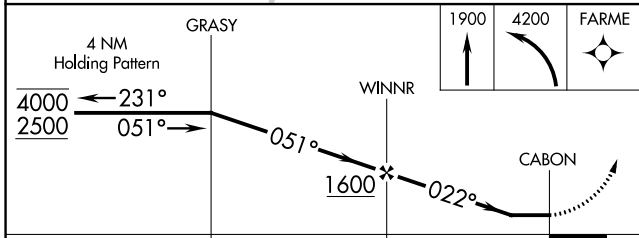

APP CRS 022°	Rwy Idg TDZE Apt Elev	N/A N/A 181

RNAV (GPS)-A

BOB BAKER MEML (IAN) (PAIK)

RNP APCH.	MISSED APPROACH: Climb to 1900 then climbing left turn to 4200 direct FARME and hold.
NA -29°C	Circling to Rwy 7 NA at night. Circling NA north of Rwy 7-25.

AWOS-3P 119,025	ANCHORAGE CENTER 119.2 263.0	CTAF 122.7

CATEGORY	A	B	C	D
CIRCLING	800-1 619 (700-1)	820-1 639 (700-1)	1220-3	1039 (1100-3)

ELEV 181

MIRL Rwy 7-25

REIL Rwy 25

AK, 11 JUL 2024 to 05 SEP 2024

AK, 11 JUL 2024 to 05 SEP 2024