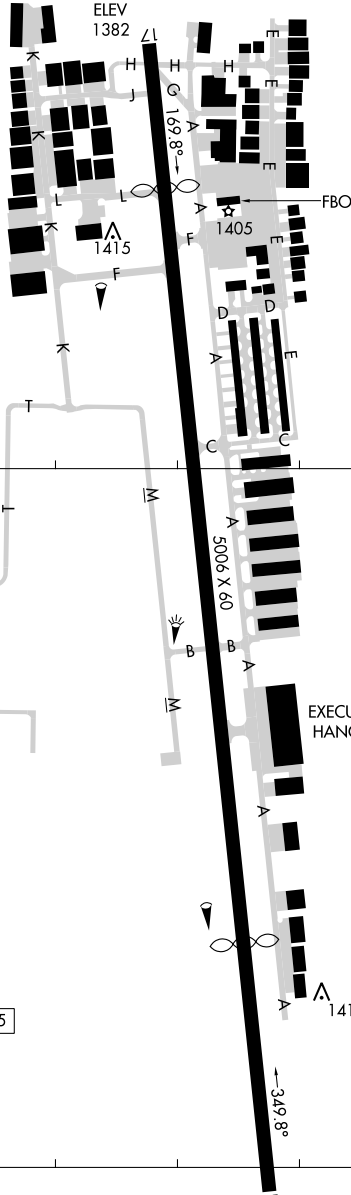

24025

AIRPORT DIAGRAM

AL-10309 (FAA)

BOERNE STAGE AIRFIELD (5C1)
SAN ANTONIO, TEXAS

AWOS-3
118.725
CTAF/UNICOM
123.0

FIELD
ELEV
1384

JANUARY 2020
ANNUAL RATE OF CHANGE
0.1° W

LIRL Rwy 17-35

SC-3, 11 JUL 2024 to 08 AUG 2024

SC-3, 11 JUL 2024 to 08 AUG 2024

29°43.5'N

29°43.0'N

98°42.0'W

ELEV 35
1375

98°41.5'W

AIRPORT DIAGRAM
24025

SAN ANTONIO, TEXAS
BOERNE STAGE AIRFIELD (5C1)