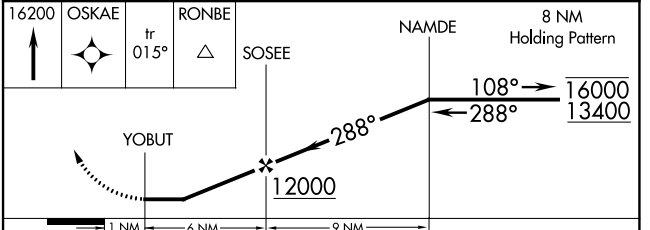

APP CRS 288°	Rwy Idg TDZE Apt Elev	N/A N/A 7523
------------------------	-----------------------------	---------------------------

RNAV (GPS)-A

SALIDA/HARRIETT ALEXANDER FLD (A.NK)

RNP APCH.	MISSED APPROACH: Climb to 16200 direct OSKAE and on track 015° to RONBE and hold, continue climb-in-hold to 16200.
<p>▼ Circling to Rwy 6 NA at night.</p> <p>▲ When local altimeter setting not received, procedure NA.</p>	

AWOS-3PT 133.85	DENVER CENTER 128.375 379.95	UNICOM 122.7 (CTAF)
---------------------------	--	-------------------------------

CATEGORY	A	B	C	D
<p>☑ CIRCLING</p>	9720-1¼ 2197 (2200-1¼)	9720-1½ 2197 (2200-1½)	NA	