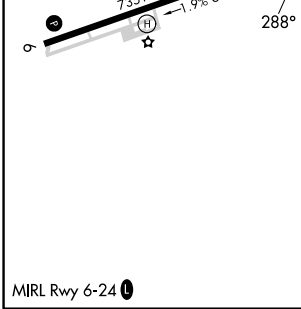

APP CRS 288°	Rwy Idg TDZE Apt Elev	N/A N/A 7523
------------------------	-----------------------------	---------------------------

RNAV (GPS)-A

SALIDA/HARRIETT ALEXANDER FLD (A.NK)

RNP APCH.	MISSED APPROACH: Climb to 16200 direct OSKAE and on track 015° to RONBE and hold, continue climb-in-hold to 16200.
<p>▼ Circling to Rwy 6 NA at night.</p> <p>▲ When local altimeter setting not received, procedure NA.</p>	

AWOS-3PT 133.85	DENVER CENTER 128.375 379.95	UNICOM 122.7 (CTAF)
---------------------------	--	-------------------------------

CATEGORY	A	B	C	D
<p>☑ CIRCLING</p>	9720-1¼ 2197 (2200-1¼)	9720-1½ 2197 (2200-1½)	NA	