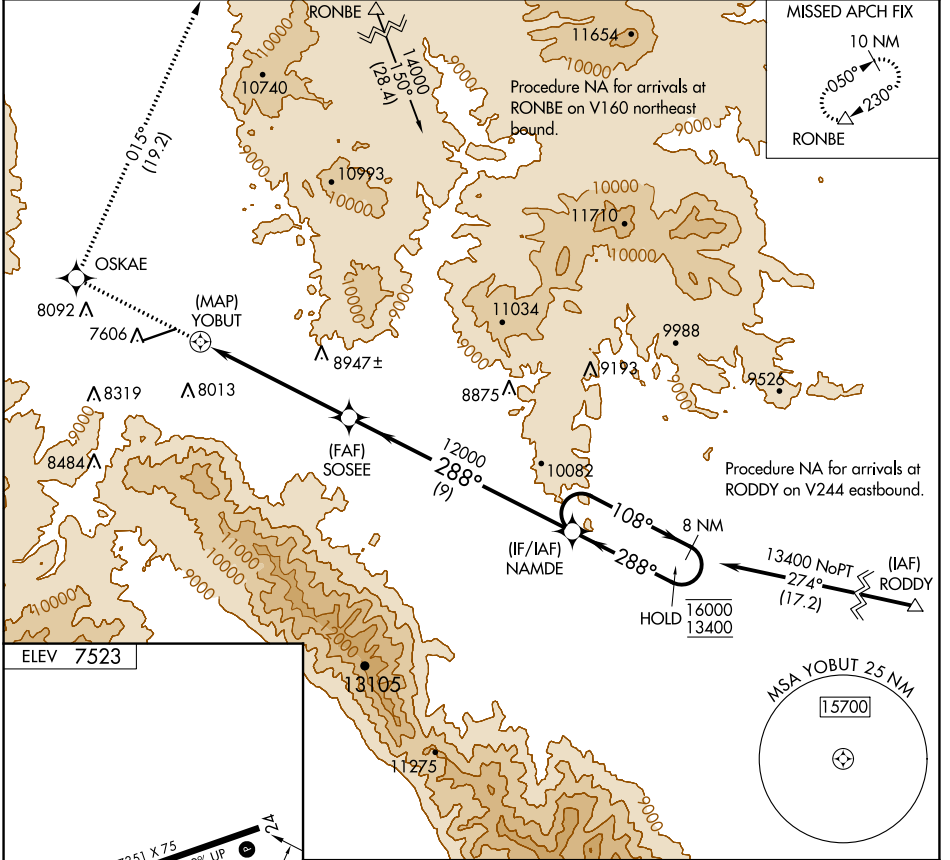

APP CRS 288°	Rwy Idg TDZE Apt Elev	N/A N/A 7523
------------------------	-----------------------------	---------------------------

RNAV (GPS)-A

SALIDA/HARRIETT ALEXANDER FLD (A.NK)

RNP APCH.	MISSED APPROACH: Climb to 16200 direct OSKAE and on track 015° to RONBE and hold, continue climb-in-hold to 16200.
<p>▼ Circling to Rwy 6 NA at night.</p> <p>▲ When local altimeter setting not received, procedure NA.</p>	

AWOS-3PT 133.85	DENVER CENTER 128.375 379.95	UNICOM 122.7 (CTAF)
---------------------------	--	-------------------------------

CATEGORY	A	B	C	D
<p>☑ CIRCLING</p>	9720-1¼ 2197 (2200-1¼)	9720-1½ 2197 (2200-1½)	NA	

SW-1, 11 JUL 2024 to 08 AUG 2024

SW-1, 11 JUL 2024 to 08 AUG 2024