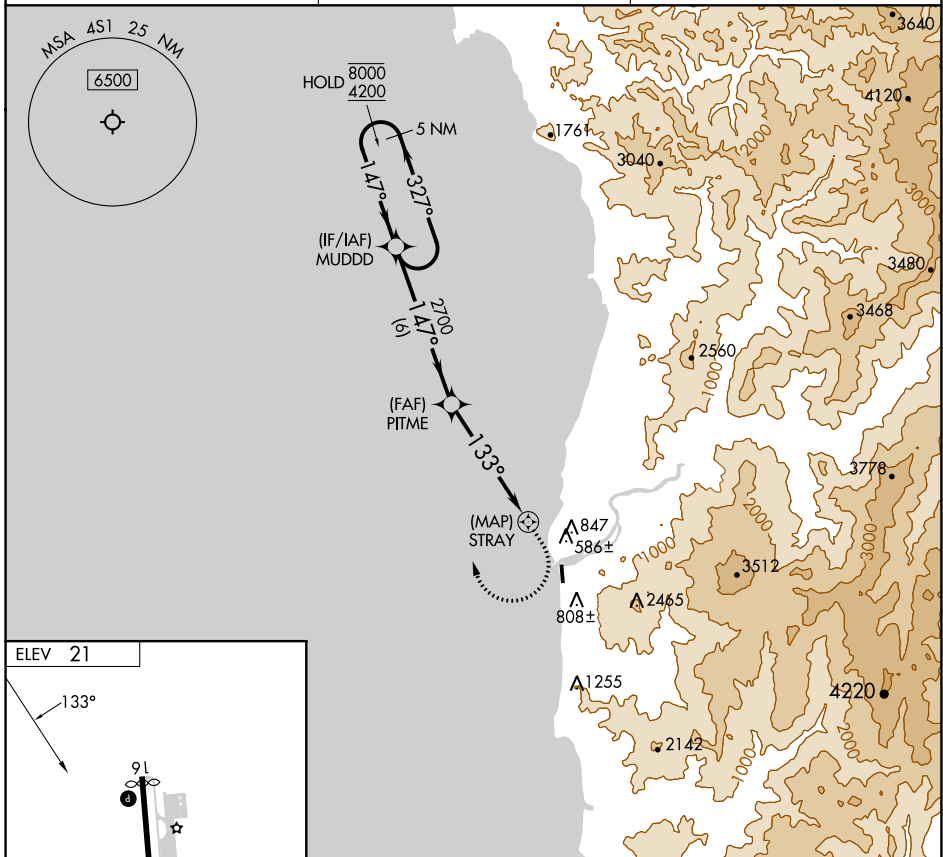

APP CRS	Rwy Idg	N/A
133°	TDZE	N/A
	Apt Elev	21

RNAV (GPS)-A

GOLD BEACH MUNI (4S1)

RNP APCH-GPS.	MISSED APPROACH: Climb to 2100 then climbing right turn to 4200 direct MUDDD and hold.
<p>⚠ Circling NA east of Rwy 16-34. Procedure NA at night.</p>	

AWOS-3 118.15	SEATTLE CENTER 127.55 254.35	UNICOM 122.8 (CTAF) 0
-------------------------	--	---------------------------------

	MUDDD		2100	4200	MUDDD
	5 NM Holding Pattern		↑	↷	✦
	8000 ← 327°	→ 147°			
	4200				
		147°			
			PITME		
			2700		
					STRAY
					↷
		6 NM		5 NM	
CATEGORY	A	B	C	D	
CIRCLING	1740-2½	1719 (1800-2½)	1740-3	1719 (1800-3)	NA

NW-1, 11 JUL 2024 to 08 AUG 2024

NW-1, 11 JUL 2024 to 08 AUG 2024