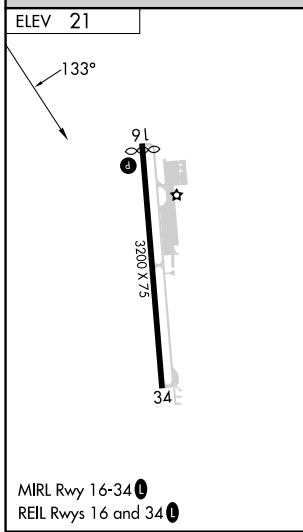

APP CRS	Rwy Idg	N/A
133°	TDZE	N/A
	Apt Elev	21

RNAV (GPS)-A

GOLD BEACH MUNI (4S1)

RNP APCH-GPS.	MISSED APPROACH: Climb to 2100 then climbing right turn to 4200 direct MUDDD and hold.
<p>⚠ Circling NA east of Rwy 16-34. Procedure NA at night.</p>	

AWOS-3 118.15	SEATTLE CENTER 127.55 254.35	UNICOM 122.8 (CTAF) 0
-------------------------	--	---------------------------------

	MUDDD		2100	4200	MUDDD
	5 NM Holding Pattern		↑	↷	✦
	8000 ← 327°	→ 147°			
	4200				
		147°			
			PITME		
			2700		
					STRAY
					↷
		6 NM		5 NM	
CATEGORY	A	B	C	D	
CIRCLING	1740-2½	1719 (1800-2½)	1740-3	1719 (1800-3)	NA