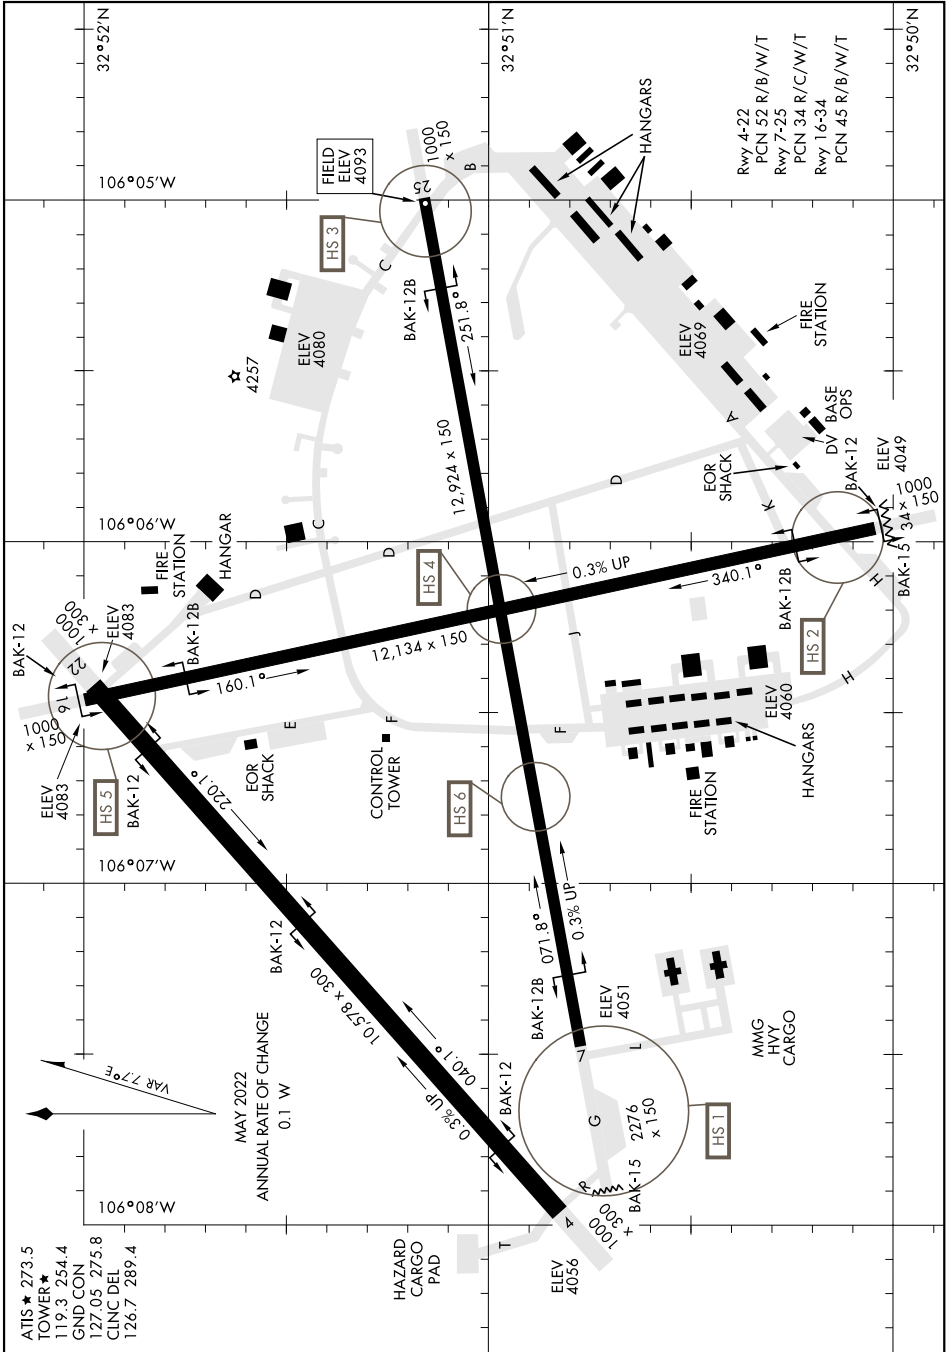

AIRPORT DIAGRAM

AL-7 [USAF]

HOLLOMAN AFB (KHMN)

ALAMOGORDO, NEW MEXICO

SW-1, 08 AUG 2024 to 05 SEP 2024

SW-1, 08 AUG 2024 to 05 SEP 2024

AIRPORT DIAGRAM

ALAMOGORDO, NEW MEXICO

HOLLOMAN AFB (KHMN)

- ATIS ★ 273.5
- TOWER ★ 119.3 254.4
- GND CON 127.05 275.8
- CLNC DEL 126.7 289.4