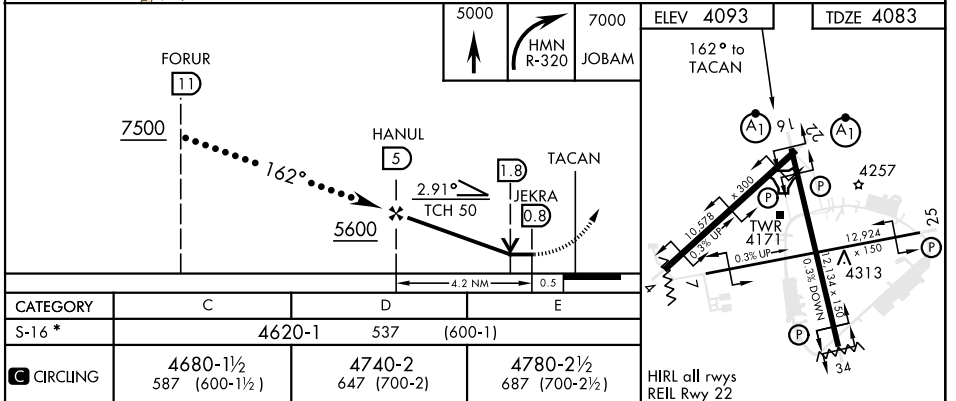

HI-TACAN RWY 16

TACAN HMN Chan 92	APCH CRS 162°	Rwy ldg 12,134 TDZE 4083 Arprt Elev 4093	AL-7 [USAF]	HOLLOMAN AFB (KHMN)
-----------------------------	-------------------------	---	-------------	---------------------

ALSIF-1 MISSED APPROACH: Climb straight ahead to 7000, passing 5000 turn right and intercept HMN R-320 outbound to JOBAM and hold.

ATIS * 273.5	ALBUQUERQUE CENTER 132.65 257.6	APP CON 120.6 269.225	TOWER * 119.3 254.4	GND CON 127.05 275.8	CLNC DEL 126.7 289.4
------------------------	---	---------------------------------	-------------------------------	--------------------------------	--------------------------------

HI-TACAN RWY 16

SW-1, 08 AUG 2024 to 05 SEP 2024

SW-1, 08 AUG 2024 to 05 SEP 2024