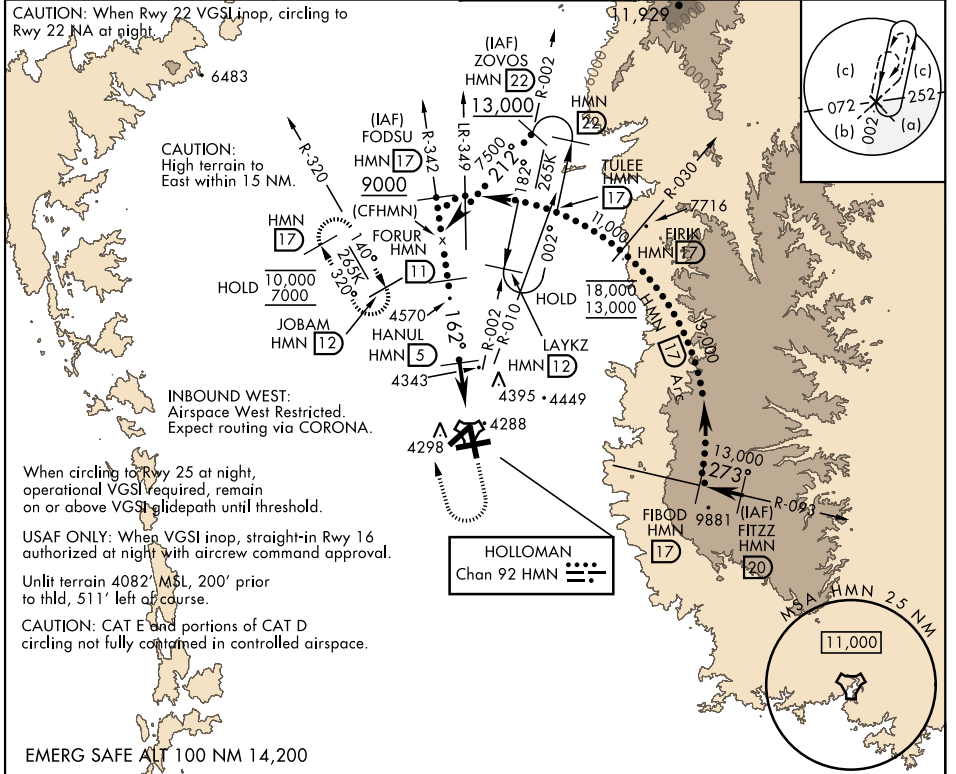

HI-TACAN RWY 16

TACAN HMN Chan 92	APCH CRS 162°	Rwy ldg 12,134 TDZE 4083 Arprt Elev 4093	AL-7 [USAF]	HOLLOMAN AFB (KHMN)
-----------------------------	-------------------------	---	-------------	---------------------

ALSIF-1 MISSED APPROACH: Climb straight ahead to 7000, passing 5000 turn right and intercept HMN R-320 outbound to JOBAM and hold.

ATIS * 273.5	ALBUQUERQUE CENTER 132.65 257.6	APP CON 120.6 269.225	TOWER * 119.3 254.4	GND CON 127.05 275.8	CLNC DEL 126.7 289.4
------------------------	---	---------------------------------	-------------------------------	--------------------------------	--------------------------------

HI-TACAN RWY 16

SW-1, 08 AUG 2024 to 05 SEP 2024

SW-1, 08 AUG 2024 to 05 SEP 2024