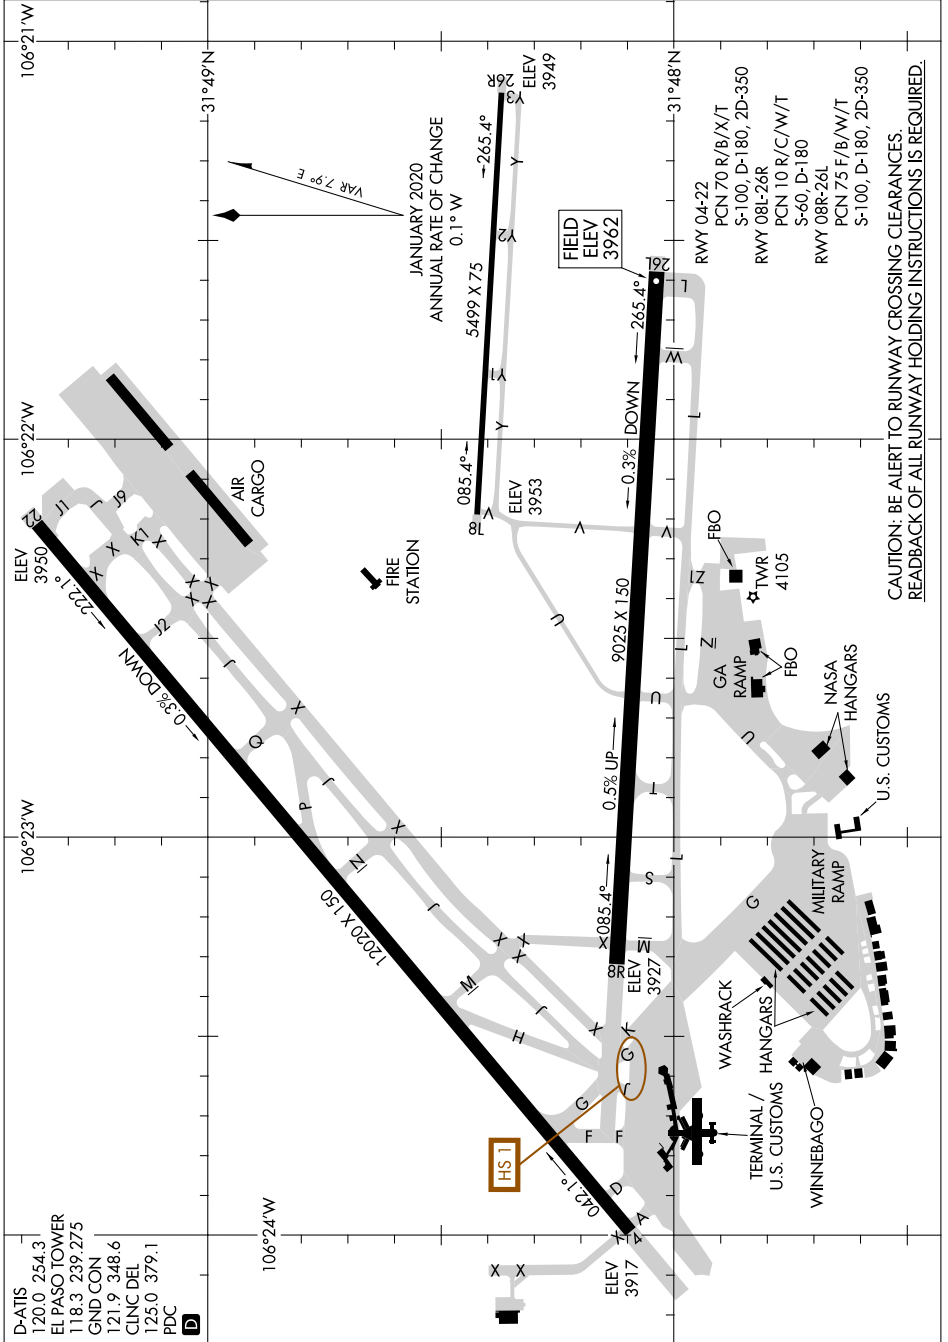

# AIRPORT DIAGRAM

AL-134 (FAA)

EL PASO INTL (ELP)  
EL PASO, TEXAS

SC-3, 08 AUG 2024 to 05 SEP 2024

CAUTION: BE ALERT TO RUNWAY CROSSING CLEARANCES.  
READBACK OF ALL RUNWAY HOLDING INSTRUCTIONS IS REQUIRED.

SC-3, 08 AUG 2024 to 05 SEP 2024