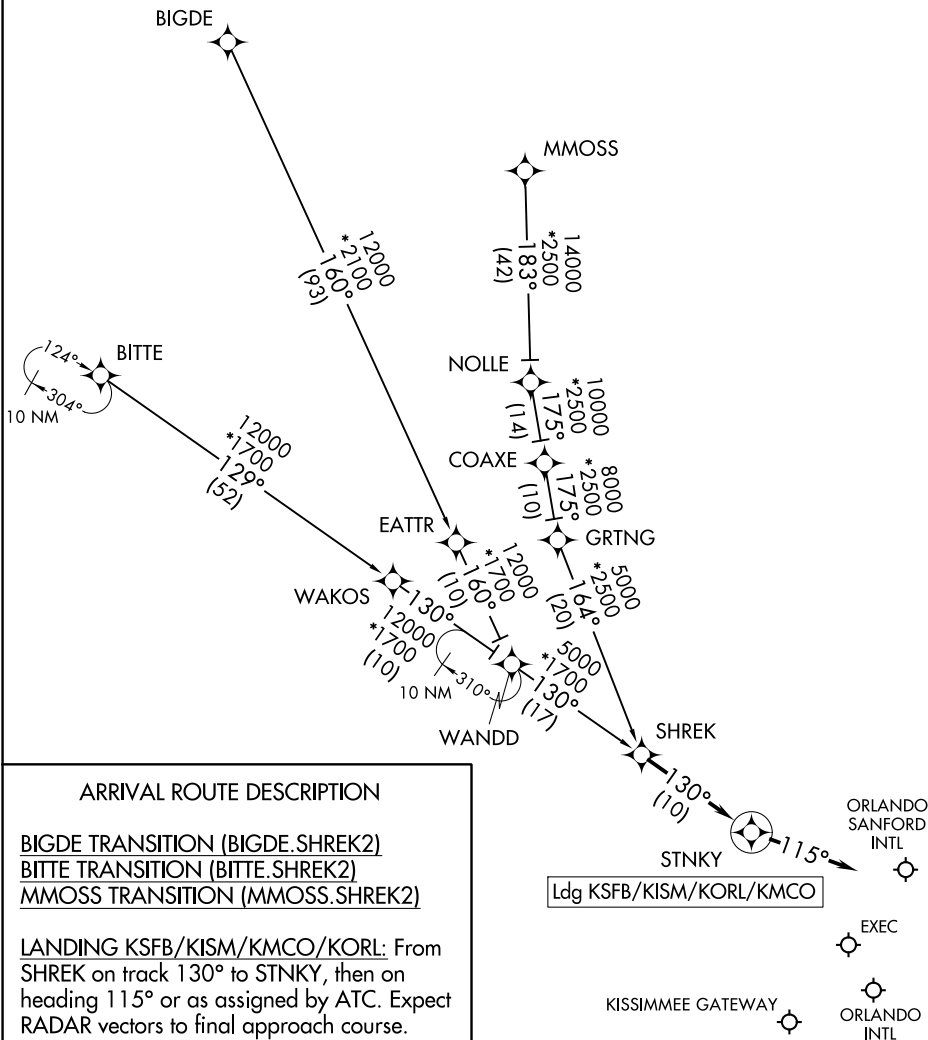

# SHREK TWO ARRIVAL (RNAV)

ORLANDO, FLORIDA

RNAV 1 - DME/DME/IRU or GPS.

RADAR required.

ORLANDO APP CON 134.05 339.8  
 JACKSONVILLE APP CON 128.675 263.05  
 ISM ATIS 128.775  
 MCO D-ATIS ARR 121.25  
 ORL ATIS 127.25  
 SFB ATIS 125.975

NOTE: Jets landing ISM and ORL, ATC assigned only.  
 NOTE: Turboprops and props only landing MCO.  
 NOTE: Landing all airports, expect RADAR vectors after STINKY.

SE-3, 08 AUG 2024 to 05 SEP 2024

SE-3, 08 AUG 2024 to 05 SEP 2024

# SHREK TWO ARRIVAL (RNAV)

(SHREK.SHREK2) 02DEC21

ORLANDO, FLORIDA