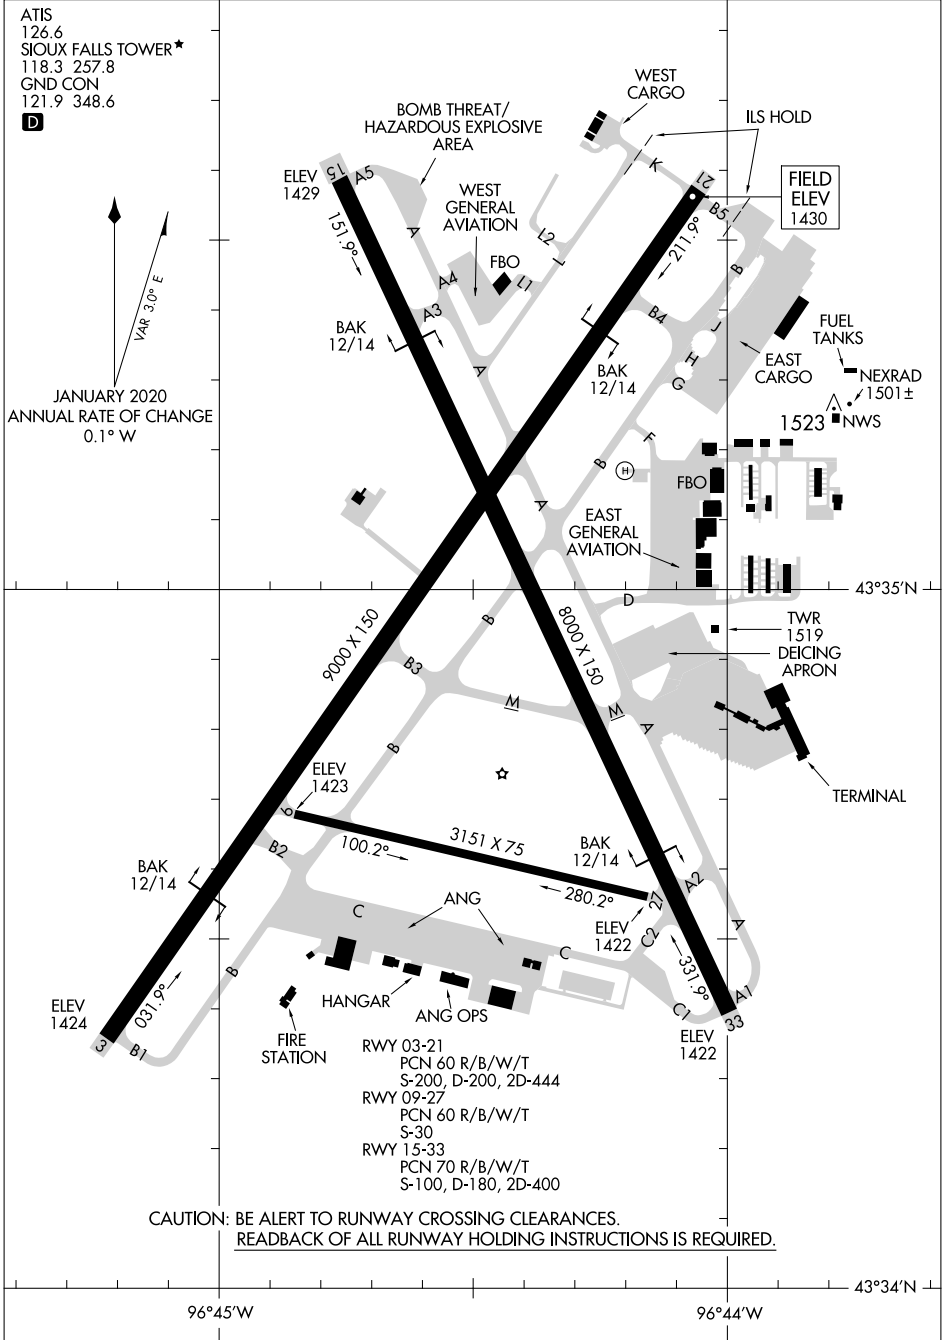

22363

AIRPORT DIAGRAM

AL-396 (FAA)

JOE FOSS FLD (FSD)
SIOUX FALLS, SOUTH DAKOTA

NC-1, 08 AUG 2024 to 05 SEP 2024

NC-1, 08 AUG 2024 to 05 SEP 2024

AIRPORT DIAGRAM

22363

SIOUX FALLS, SOUTH DAKOTA
JOE FOSS FLD (FSD)