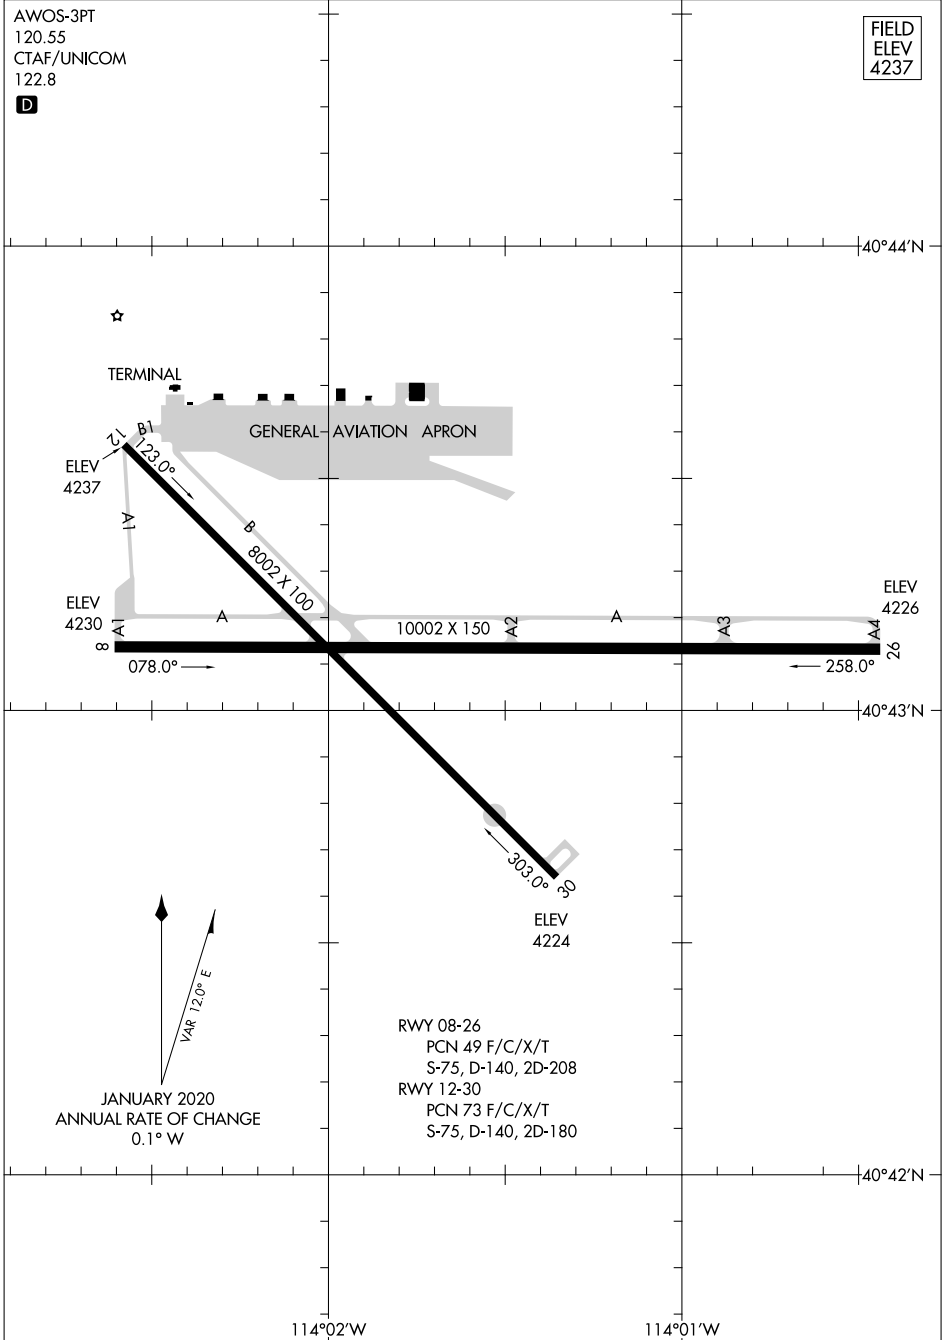

20086

AIRPORT DIAGRAM

AL-445 (FAA)

WENDOVER (ENV)
WENDOVER, UTAH

AWOS-3PT
120.55
CTAF/UNICOM
122.8

FIELD
ELEV
4237

SW-4, 08 AUG 2024 to 05 SEP 2024

SW-4, 08 AUG 2024 to 05 SEP 2024

AIRPORT DIAGRAM

20086

WENDOVER, UTAH
WENDOVER (ENV)