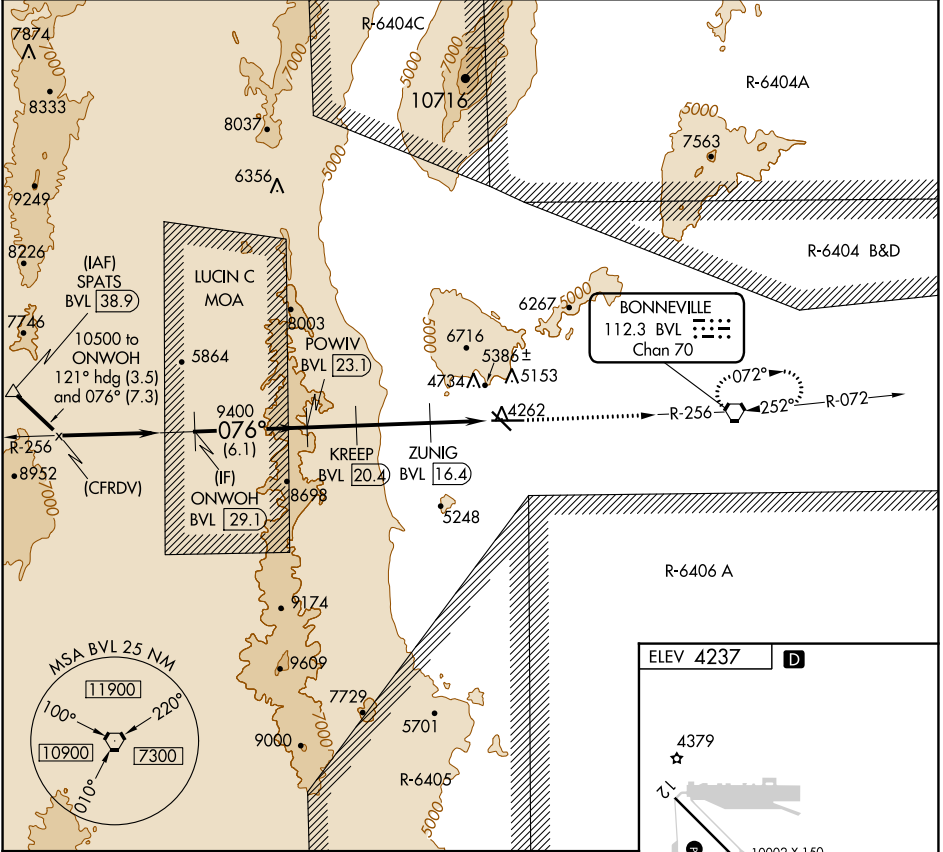

VORTAC BVL <b>112.3</b> Chan <b>70</b>	APP CRS <b>076°</b>	Rwy ldg TDZE Apt Elev <b>4237</b>	<b>N/A</b> <b>N/A</b> <b>4237</b>
--	------------------------	--	---

# VOR/DME-B WENDOVER (ENV)

**⚠** Circling NA north of Rwy 8-26.  
**❄** -13°C

MISSED APPROACH: Climb to 9000 direct BVL VORTAC and hold, continue climb-in-hold to 9000.

AWOS-3PT <b>120.55</b>	SALT LAKE CENTER <b>128.55 269.175</b>	UNICOM <b>122.8 (CTAF)</b>
---------------------------	---	-------------------------------

SW-4, 08 AUG 2024 to 05 SEP 2024

SW-4, 08 AUG 2024 to 05 SEP 2024

CATEGORY	A	B	C	D	E
<b>C</b> CIRCLING	5500-1¼ 1263 (1300-1¼)	5500-1½ 1263 (1300-1½)	5500-3 263 (1300-3)	5700-3	1463 (1500-3)

REIL Rwy 8, 12, 26 and 30 **Ⓛ**  
 MIRL Rwy 8-26 and 12-30 **Ⓛ**