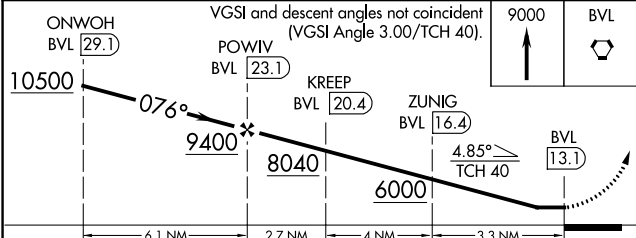

# VOR/DME-B WENDOVER (ENV)

**⚠** Circling NA north of Rwy 8-26.  
**❄** -13°C

MISSED APPROACH: Climb to 9000 direct BVL VORTAC and hold, continue climb-in-hold to 9000.

AWOS-3PT <b>120.55</b>	SALT LAKE CENTER <b>128.55 269.175</b>	UNICOM <b>122.8 (CTAF)</b>
---------------------------	---	-------------------------------

SW-4, 08 AUG 2024 to 05 SEP 2024

SW-4, 08 AUG 2024 to 05 SEP 2024

CATEGORY	A	B	C	D	E
<b>C</b> CIRCLING	5500-1¼ 1263 (1300-1¼)	5500-1½ 1263 (1300-1½)	5500-3 263 (1300-3)	5700-3	1463 (1500-3)

REIL Rwy 8, 12, 26 and 30 **Ⓛ**  
 MIRL Rwy 8-26 and 12-30 **Ⓛ**