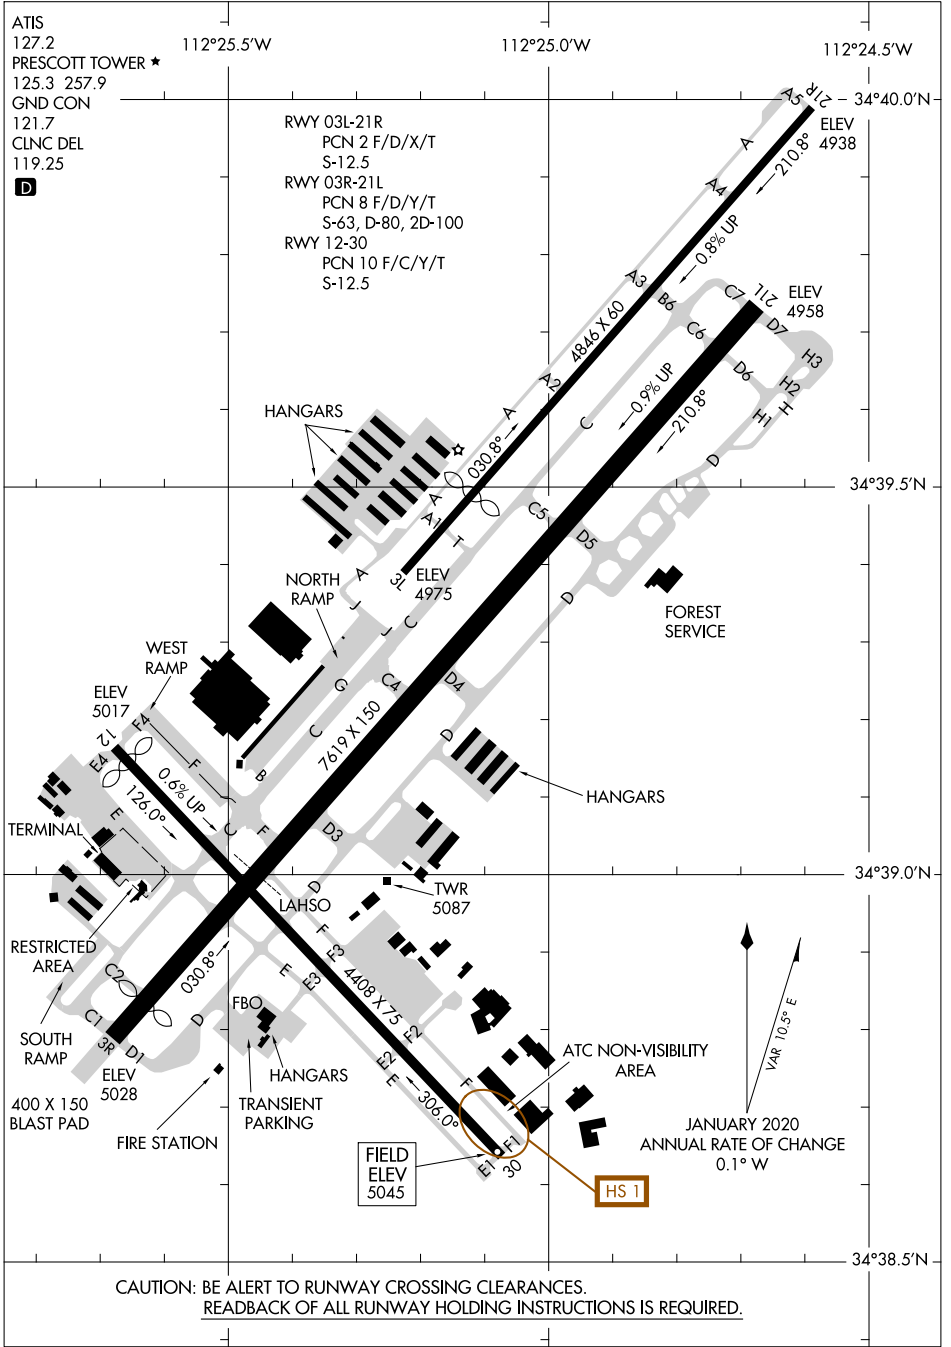

AIRPORT DIAGRAM

PRESCOTT RGNL - ERNEST A LOVE FLD (P.R.C)
AL-546 (FAA) PRESCOTT, ARIZONA

SW-4, 08 AUG 2024 to 05 SEP 2024

SW-4, 08 AUG 2024 to 05 SEP 2024

CAUTION: BE ALERT TO RUNWAY CROSSING CLEARANCES.
 READBACK OF ALL RUNWAY HOLDING INSTRUCTIONS IS REQUIRED.

AIRPORT DIAGRAM

PRESCOTT, ARIZONA
 PRESCOTT RGNL - ERNEST A LOVE FLD (P.R.C)