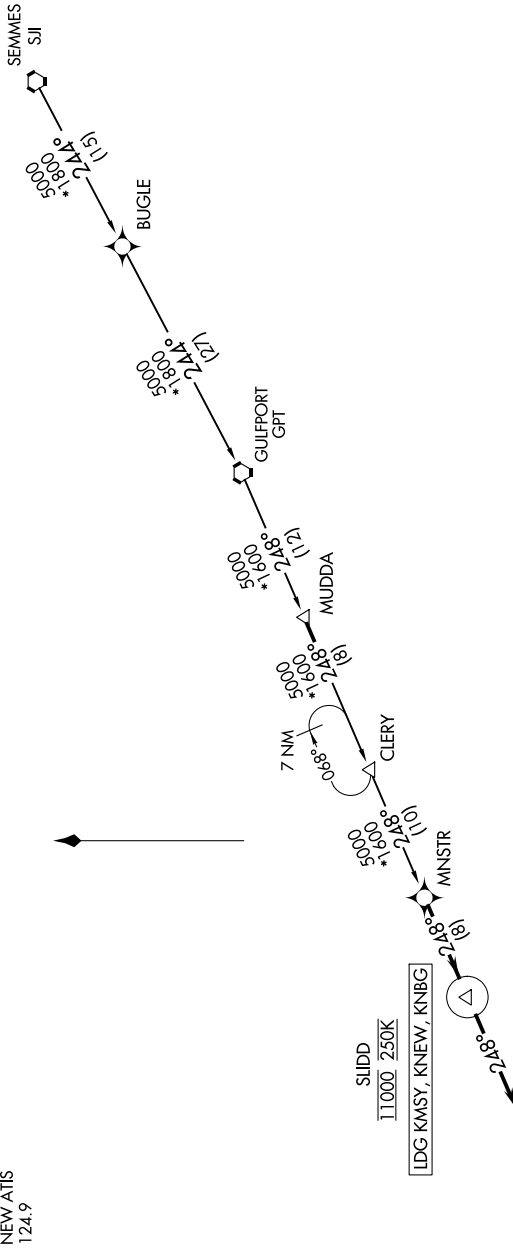

MNSTR ONE ARRIVAL (RNAV)

NEW ORLEANS, LOUISIANA

SC-4, 08 AUG 2024 to 05 SEP 2024

NEW ORLEANS APP CON
 125.5 350.35 (WEST)
 133.15 290.3 (EAST)
 KNBG ATIS
 279.55
 MSY D-ATIS
 127.55
 NEW ATIS
 124.9

RNAV 1 - DME/DME/IRU or GPS.
 RADAR required.

ARRIVAL ROUTE DESCRIPTION
 GULFPORT TRANSITION (GPT.MNSTR1)
 SEMMES TRANSITION (SIJ.MNSTR1)

LANDING ALL AIRPORTS: From MNSTR on track 248° to cross SLIDD at 11000 and at 250K. Expect RADAR vectors to final approach course.

LAKEFRONT
 LOUIS ARMSTRONG
 NEW ORLEANS INTL
 NEW ORLEANS NAS JRB
 (ALVIN CALLENDER FLD)

NOTE: Chart not to scale.

SC-4, 08 AUG 2024 to 05 SEP 2024

MNSTR ONE ARRIVAL (RNAV)

NEW ORLEANS, LOUISIANA