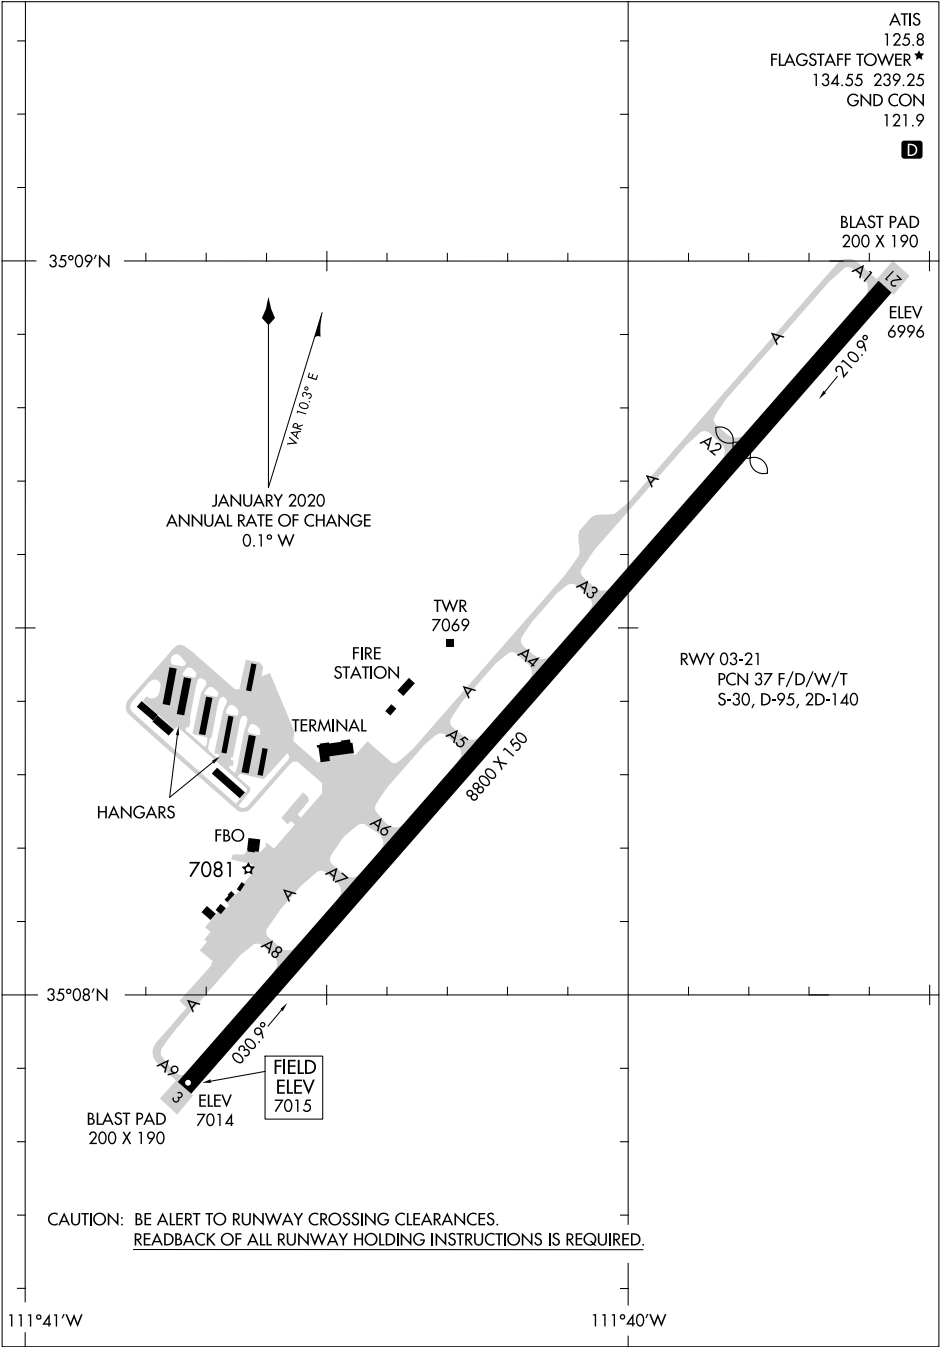

# AIRPORT DIAGRAM

AL-5034 (FAA)

FLAGSTAFF PULLIAM (F'L G)  
FLAGSTAFF, ARIZONA

SW-4, 08 AUG 2024 to 05 SEP 2024

SW-4, 08 AUG 2024 to 05 SEP 2024

# AIRPORT DIAGRAM

FLAGSTAFF, ARIZONA  
FLAGSTAFF PULLIAM (F'L G)