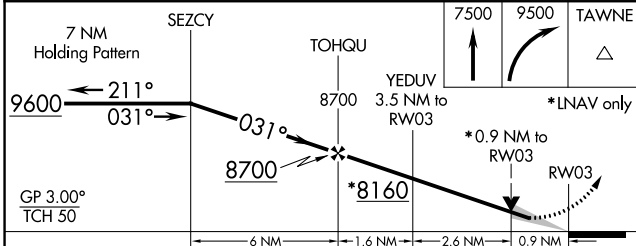

MISSED APPROACH: Climb to 7500 then climbing right turn to 9500 direct TAWNE and hold.

ATIS 125.8	PHOENIX APP CON 126.375 236.775	FLAGSTAFF TOWER ★ 134.55 (CTAF) 0 239.25	GND CON 121.9	UNICOM 122.95
----------------------	---	--	-------------------------	-------------------------

SW-4, 08 AUG 2024 to 05 SEP 2024

SW-4, 08 AUG 2024 to 05 SEP 2024

ELEV 7014	D TDZE 7014
-----------	--------------------

CATEGORY	A	B	C	D
LPV DA		7264-3/4	250 (300-3/4)	
LNAV/VNAV DA		7282-7/8	268 (300-7/8)	
LNAV MDA		7360-1	346 (400-1)	
C CIRCLING	7520-1 506 (600-1)	7560-1 546 (600-1)	8100-3 1086 (1100-3)	8560-3 1546 (1600-3)