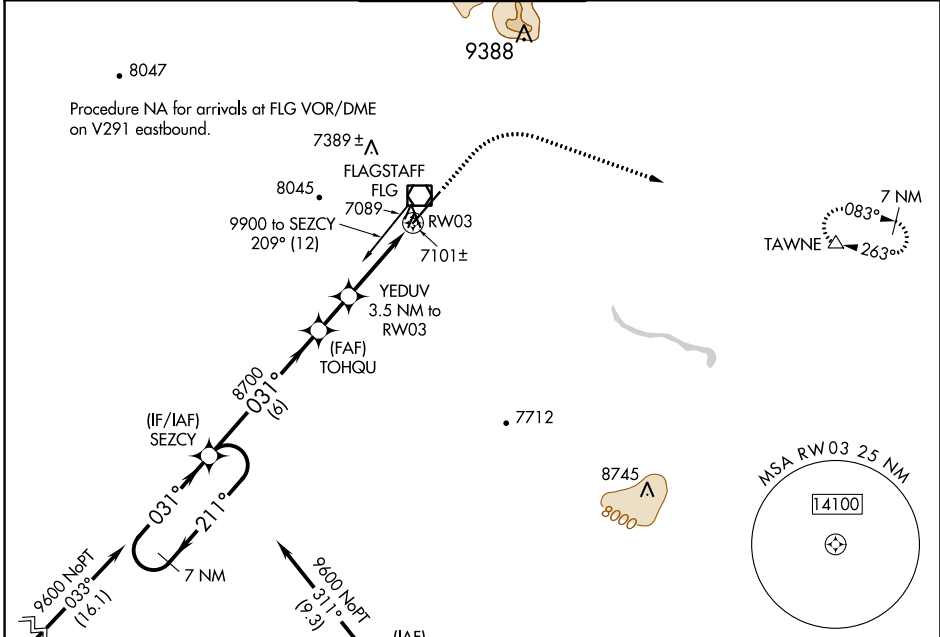

WAAS CH 45718 W03A	APP CRS 031°	Rwy Idg TDZE Apt Elev	8800 7014 7014
--	------------------------	-----------------------------	---

RNAV (GPS) RWY 3

FLAGSTAFF PULLIAM (FLG)

⚠ For uncompensated Baro-VNAV systems, LNAV/VNAV NA below -19°C (-2°F) or above 44°C (112°F).
DME/DME RNP-0.3 NA.

MISSED APPROACH: Climb to 7500 then climbing right turn to 9500 direct TAWNE and hold.

ATIS 125.8	PHOENIX APP CON 126.375 236.775	FLAGSTAFF TOWER ★ 134.55 (CTAF) 0 239.25	GND CON 121.9	UNICOM 122.95
----------------------	---	--	-------------------------	-------------------------

SW-4, 08 AUG 2024 to 05 SEP 2024

SW-4, 08 AUG 2024 to 05 SEP 2024

ELEV 7014	D TDZE 7014
-----------	--------------------

CATEGORY	A	B	C	D
LPV DA		7264-3/4	250 (300-3/4)	
LNAV/VNAV DA		7282-7/8	268 (300-7/8)	
LNAV MDA		7360-1	346 (400-1)	
C CIRCLING	7520-1 506 (600-1)	7560-1 546 (600-1)	8100-3 1086 (1100-3)	8560-3 1546 (1600-3)