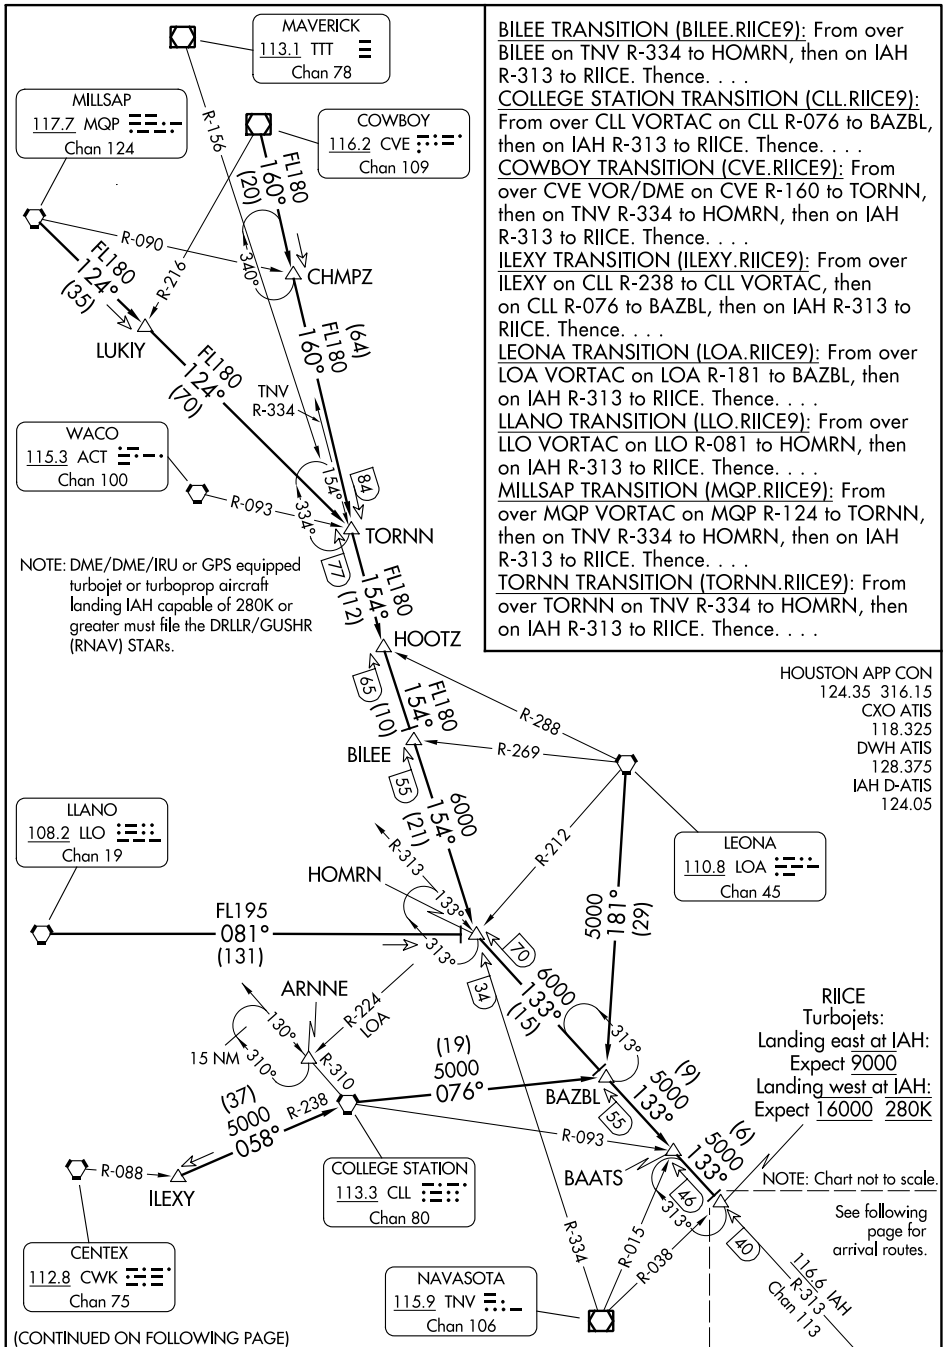

## Transition Routes

HOUSTON, TEXAS

**BILEE TRANSITION (BILEE.RIICE9):** From over BILEE on TNV R-334 to HOMRN, then on IAH R-313 to RIICE. Thence. . .

**COLLEGE STATION TRANSITION (CLL.RIICE9):** From over CLL VORTAC on CLL R-076 to BAZBL, then on IAH R-313 to RIICE. Thence. . .

**COWBOY TRANSITION (CVE.RIICE9):** From over CVE VOR/DME on CVE R-160 to TORNN, then on TNV R-334 to HOMRN, then on IAH R-313 to RIICE. Thence. . .

**IILEXY TRANSITION (IILEXY.RIICE9):** From over IILEXY on CLL R-238 to CLL VORTAC, then on CLL R-076 to BAZBL, then on IAH R-313 to RIICE. Thence. . .

## Arrival Routes

HOUSTON, TEXAS

SC-5, 08 AUG 2024 to 05 SEP 2024

SC-5, 08 AUG 2024 to 05 SEP 2024

## Arrival Routes

HOUSTON, TEXAS