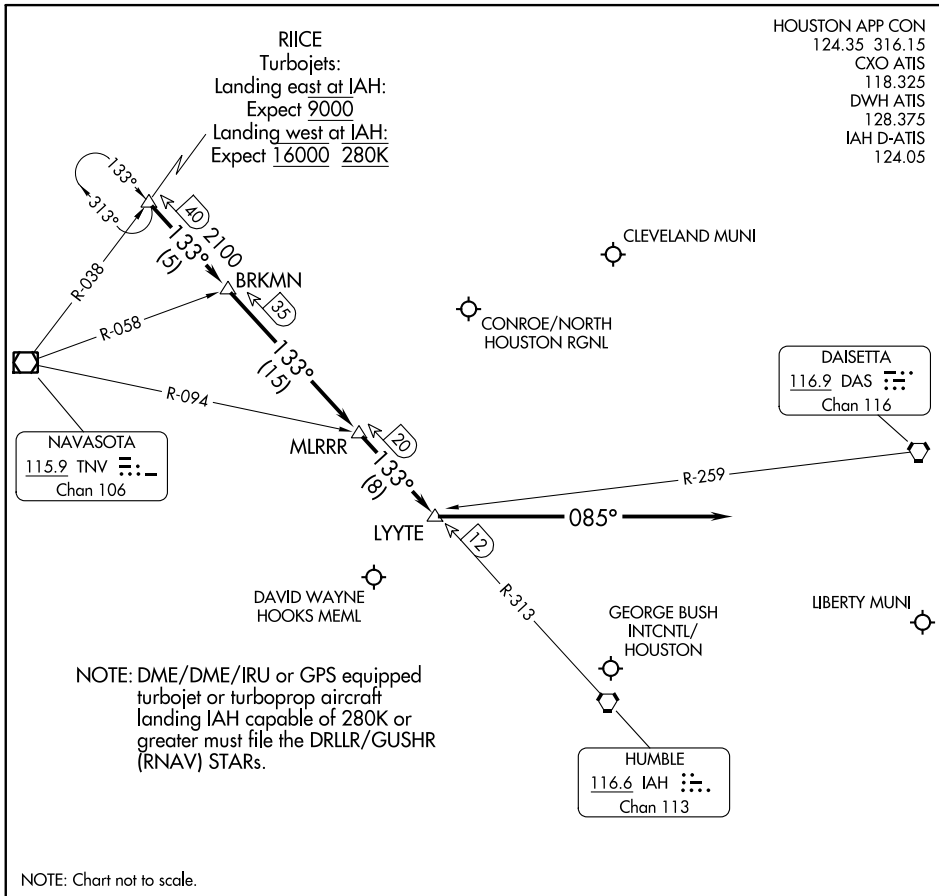

**COWBOY TRANSITION (CVE.RIICE9):** From over CVE VOR/DME on CVE R-160 to TORNN, then on TNV R-334 to HOMRN, then on IAH R-313 to RIICE. Thence. . .

**IILEXY TRANSITION (IILEXY.RIICE9):** From over IILEXY on CLL R-238 to CLL VORTAC, then on CLL R-076 to BAZBL, then on IAH R-313 to RIICE. Thence. . .

**MILLSAP TRANSITION (MQP.RIICE9):** From over MQP VORTAC on MQP R-124 to TORNN, then on TNV R-334 to HOMRN, then on IAH R-313 to RIICE. Thence. . .

**TORNNN TRANSITION (TORNNN.RIICE9):** From over TORNNN on TNV R-334 to HOMRN, then on IAH R-313 to RIICE. Thence. . .

# RIICE NINE ARRIVAL

## Arrival Routes

HOUSTON, TEXAS

SC-5, 08 AUG 2024 to 05 SEP 2024

SC-5, 08 AUG 2024 to 05 SEP 2024