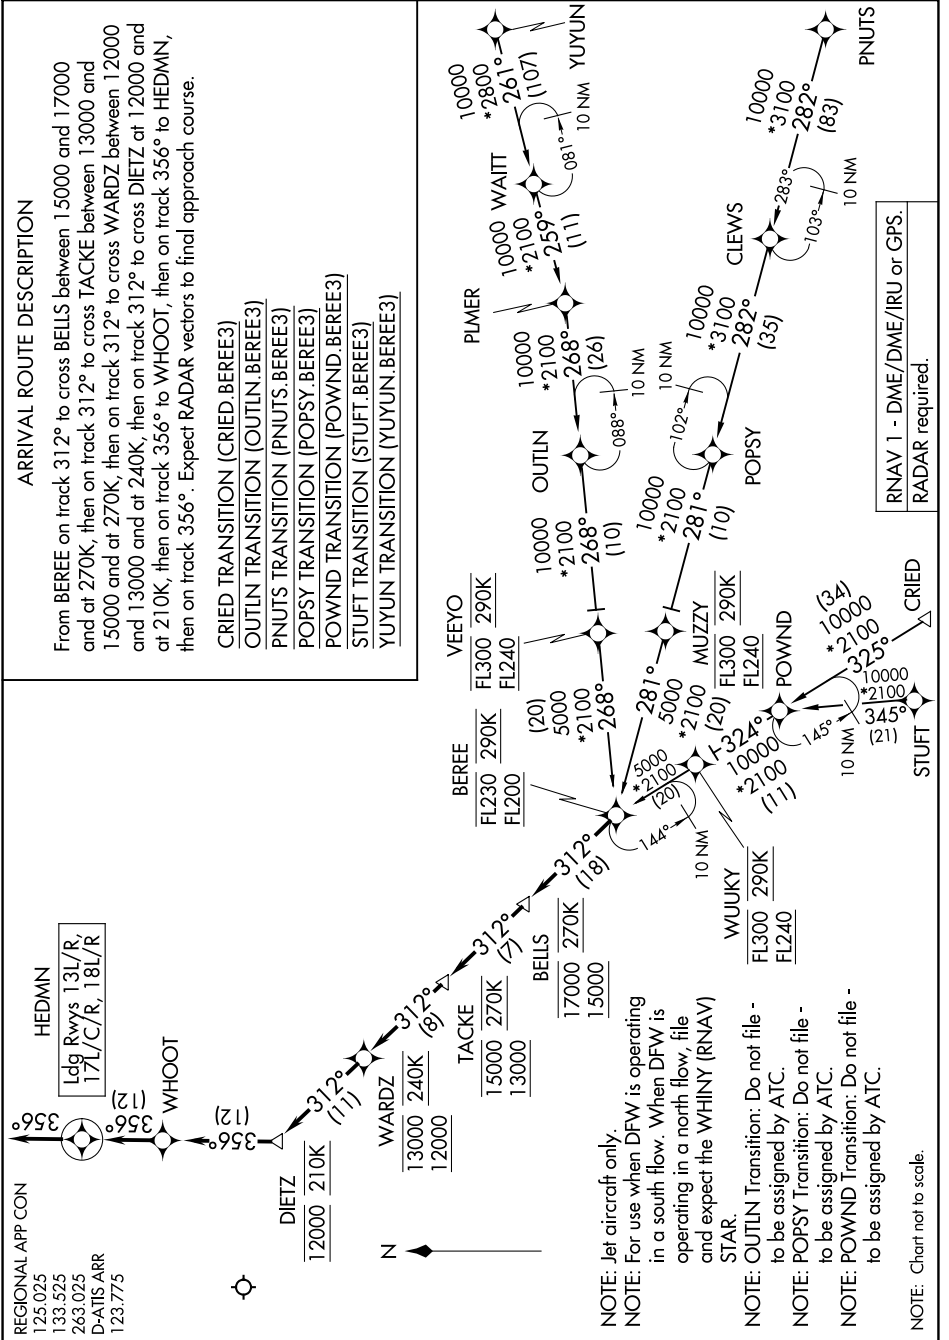

BEREE THREE ARRIVAL (RNAV)

AL-6039 (FAA)

DALLAS-FORT WORTH, TEXAS

SC-2, 08 AUG 2024 to 05 SEP 2024

RNAV 1 - DME/DME/IRU or GPS.
RADAR required.

BEREE THREE ARRIVAL (RNAV)

(BEREE.BEREE3) 11JUL24

DALLAS-FORT WORTH, TEXAS

DALLAS-FORT WORTH INTL (DFW)

SC-2, 08 AUG 2024 to 05 SEP 2024