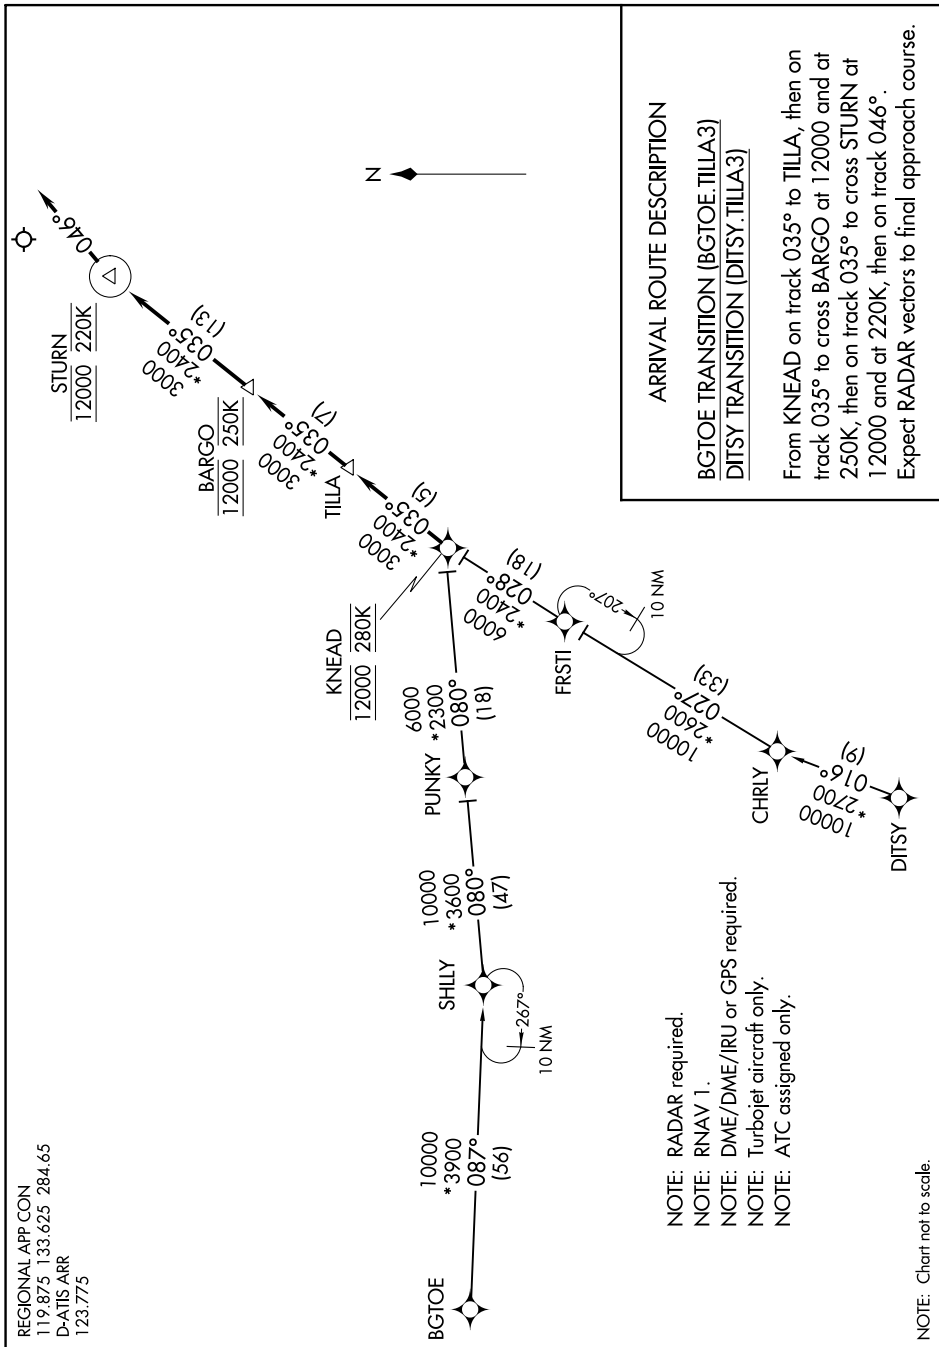

TILLA THREE ARRIVAL (RNAV)

SC-2, 08 AUG 2024 to 05 SEP 2024

REGIONAL APP CON
119.875 133.625 284.65
D-ATIS ARR
123.775

TILLA THREE ARRIVAL (RNAV)

(KNEAD.TILLA3) 31MAR16

SC-2, 08 AUG 2024 to 05 SEP 2024