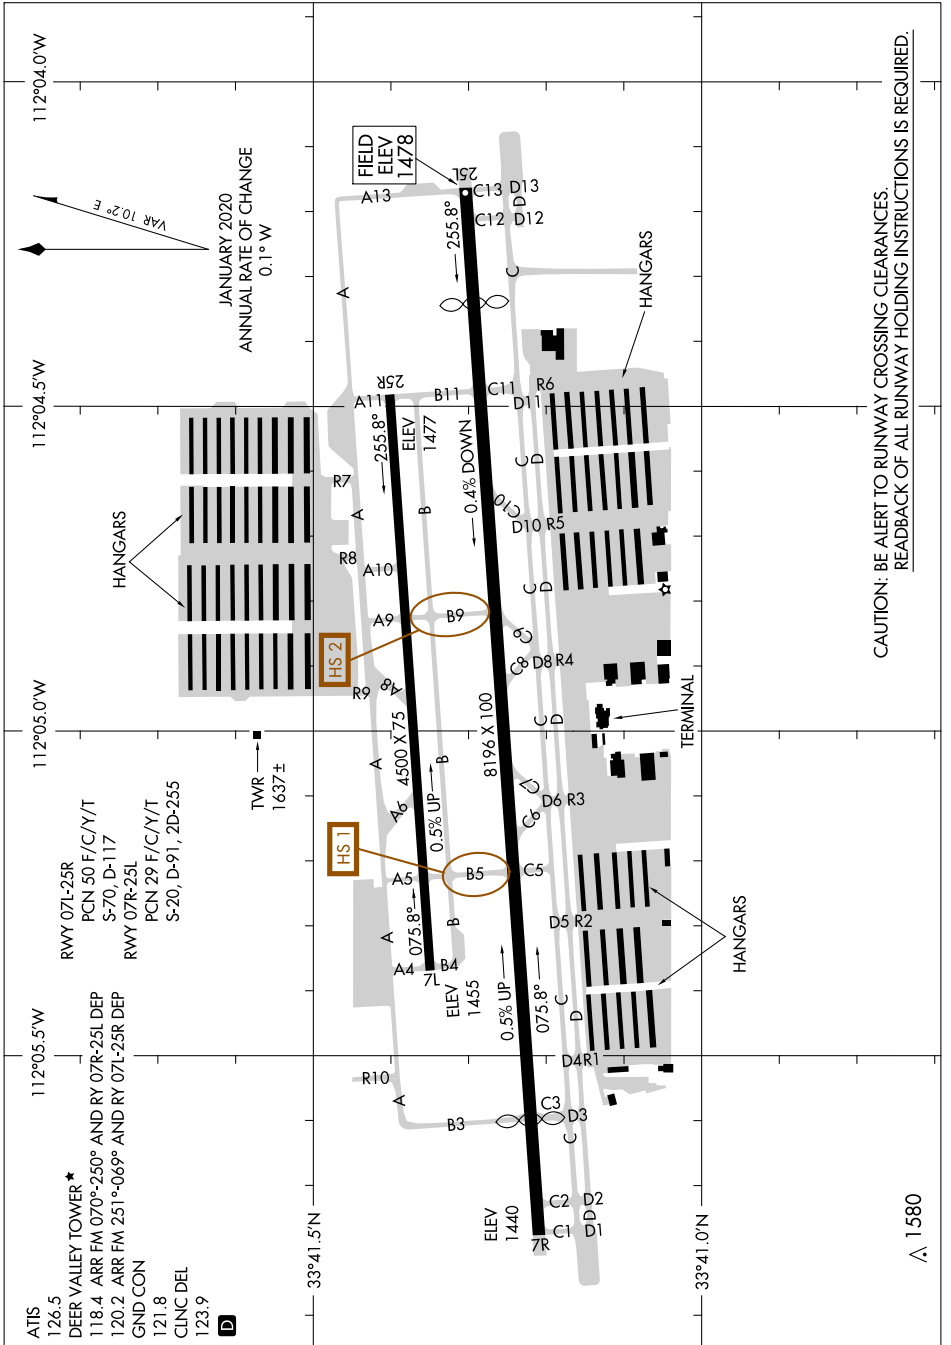

# AIRPORT DIAGRAM

AL-6646 (FAA)

PHOENIX DEER VALLEY (DVT)  
PHOENIX, ARIZONA

SW-4, 08 AUG 2024 to 05 SEP 2024

CAUTION: BE ALERT TO RUNWAY CROSSING CLEARANCES.  
READBACK OF ALL RUNWAY HOLDING INSTRUCTIONS IS REQUIRED.

SW-4, 08 AUG 2024 to 05 SEP 2024

# AIRPORT DIAGRAM

PHOENIX, ARIZONA  
PHOENIX DEER VALLEY (DVT)

1580