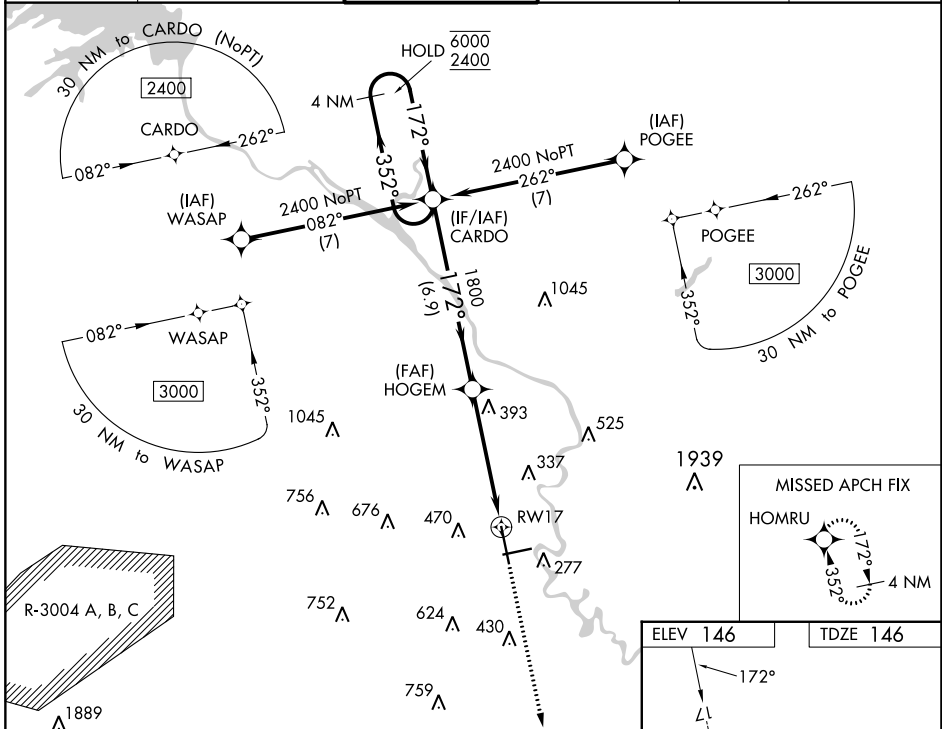

WAAS CH <b>77504</b> <b>W17A</b>	APP CRS <b>172°</b>	Rwy Idg TDZE Apt Elev	<b>8001</b> <b>146</b> <b>146</b>
--	------------------------	-----------------------------	---

# RNAV (GPS) RWY 17

AUGUSTA RGNL AT BUSH FLD (AGS)

RNP APCH - GPS.		<p>▼ For uncompensated Baro-VNAV systems, LNAV/VNAV NA below -6°C or above 54°C.                  ▲ For inop ALS, increase LNAV/VNAV all Cats visibility to RVR 4500.</p>		<p>MALS/R</p>  <p>MISSED APPROACH: Climb to 2100 direct HOMRU and hold.</p>	
ATIS <b>132.75</b>	AUGUSTA APP CON ★ <b>126.8 270.3</b>	AUGUSTA TOWER ★ <b>118.7</b> (CTAF) <b>0 239.3</b>	GND CON <b>121.9 348.6</b>	CLNC DEL <b>118.65</b>	UNICOM <b>122.95</b>

SE-4, 05 SEP 2024 to 03 OCT 2024

SE-4, 05 SEP 2024 to 03 OCT 2024