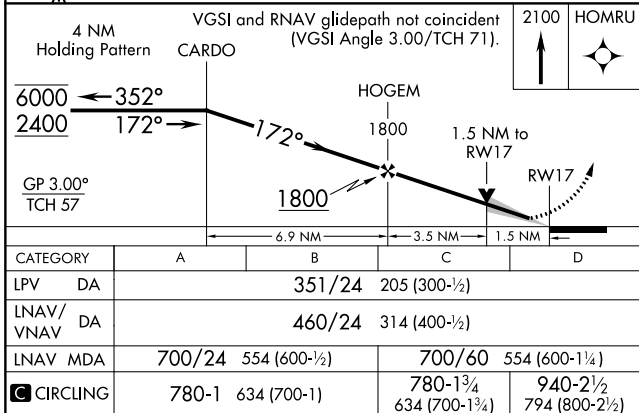

WAAS CH <b>77504</b> <b>W17A</b>	APP CRS <b>172°</b>	Rwy Idg TDZE Apt Elev	<b>8001</b> <b>146</b> <b>146</b>
--	------------------------	-----------------------------	---

# RNAV (GPS) RWY 17

AUGUSTA RGNL AT BUSH FLD (AGS)

RNP APCH - GPS.		<p>▼ For uncompensated Baro-VNAV systems, LNAV/VNAV NA below -6°C or above 54°C.                  ▲ For inop ALS, increase LNAV/VNAV all Cats visibility to RVR 4500.</p>		<p>MALS/R</p>  <p>MISSED APPROACH: Climb to 2100 direct HOMRU and hold.</p>	
ATIS <b>132.75</b>	AUGUSTA APP CON ★ <b>126.8 270.3</b>	AUGUSTA TOWER ★ <b>118.7</b> (CTAF) <b>0 239.3</b>	GND CON <b>121.9 348.6</b>	CLNC DEL <b>118.65</b>	UNICOM <b>122.95</b>

SE-4, 05 SEP 2024 to 03 OCT 2024

SE-4, 05 SEP 2024 to 03 OCT 2024