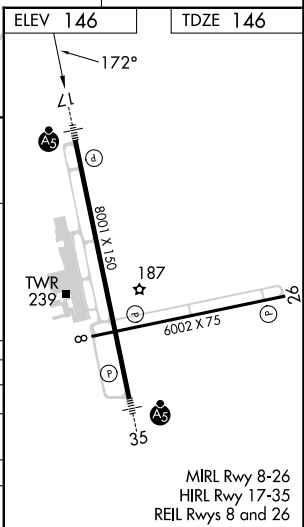

WAAS CH <b>77504</b> <b>W17A</b>	APP CRS <b>172°</b>	Rwy Idg TDZE Apt Elev	<b>8001</b> <b>146</b> <b>146</b>
--	------------------------	-----------------------------	---

# RNAV (GPS) RWY 17

AUGUSTA RGNL AT BUSH FLD (AGS)

RNP APCH - GPS.		<p>▼ For uncompensated Baro-VNAV systems, LNAV/VNAV NA below -6°C or above 54°C.                  ▲ For inop ALS, increase LNAV/VNAV all Cats visibility to RVR 4500.</p>		<p>MALS/R</p>  <p>MISSED APPROACH: Climb to 2100 direct HOMRU and hold.</p>	
ATIS <b>132.75</b>	AUGUSTA APP CON ★ <b>126.8 270.3</b>	AUGUSTA TOWER ★ <b>118.7</b> (CTAF) <b>0 239.3</b>	GND CON <b>121.9 348.6</b>	CLNC DEL <b>118.65</b>	UNICOM <b>122.95</b>