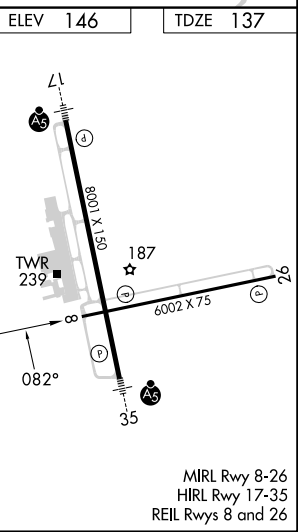

WAAS CH 90328 W08A	APP CRS 082°	Rwy Idg 6002 TDZE 137 Apt Elev 146
--	------------------------	---

RNAV (GPS) Z RWY 8

AUGUSTA RGNL AT BUSH FLD (AGS)

RNP APCH - GPS.

▽ Rwy 8 helicopter visibility reduction below 3/4 SM NA. For uncompensated Baro-VNAV systems, LNAV/VNAV NA below -6°C or above 54°C.

▲

MISSED APPROACH: Climb to 1200 then climbing right turn to 2000 direct HEPIG and hold.

ATIS 132.75	AUGUSTA APP CON ★ 126.8 270.3	AUGUSTA TOWER ★ 118.7 (CTAF) 239.3	GND CON 121.9 348.6	CLNC DEL 118.65	UNICOM 122.95
-----------------------	---	---	-------------------------------	---------------------------	-------------------------

CATEGORY	A	B	C	D
LPV DA		669-1½	532 (600-1½)	
LNAV/VNAV DA		693-1⅝	556 (600-1⅝)	
LNAV MDA	700-1	563 (600-1)	700-1⅝	563 (600-1⅝)
CIRCLING	760-1	780-1	780-1¾	940-2½
	614 (700-1)	634 (700-1)	634 (700-1¾)	794 (800-2½)