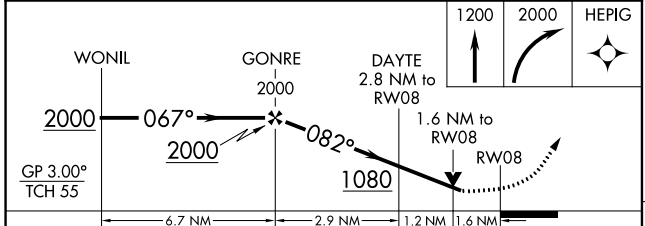

WAAS CH 90328 W08A	APP CRS 082°	Rwy Idg 6002 TDZE 137 Apt Elev 146
--	------------------------	---

RNAV (GPS) Z RWY 8

AUGUSTA RGNL AT BUSH FLD (AGS)

RNP APCH - GPS.

▽ Rwy 8 helicopter visibility reduction below 3/4 SM NA. For uncompensated Baro-VNAV systems, LNAV/VNAV NA below -6°C or above 54°C.

▲

MISSED APPROACH: Climb to 1200 then climbing right turn to 2000 direct HEPIG and hold.

ATIS 132.75	AUGUSTA APP CON ★ 126.8 270.3	AUGUSTA TOWER ★ 118.7 (CTAF) 239.3	GND CON 121.9 348.6	CLNC DEL 118.65	UNICOM 122.95
-----------------------	---	---	-------------------------------	---------------------------	-------------------------

CATEGORY	A	B	C	D
LPV DA		669-1½	532 (600-1½)	
LNAV/VNAV DA		693-1⅝	556 (600-1⅝)	
LNAV MDA	700-1	563 (600-1)	700-1⅝	563 (600-1⅝)
CIRCLING	760-1	780-1	780-1¾	940-2½
	614 (700-1)	634 (700-1)	634 (700-1¾)	794 (800-2½)