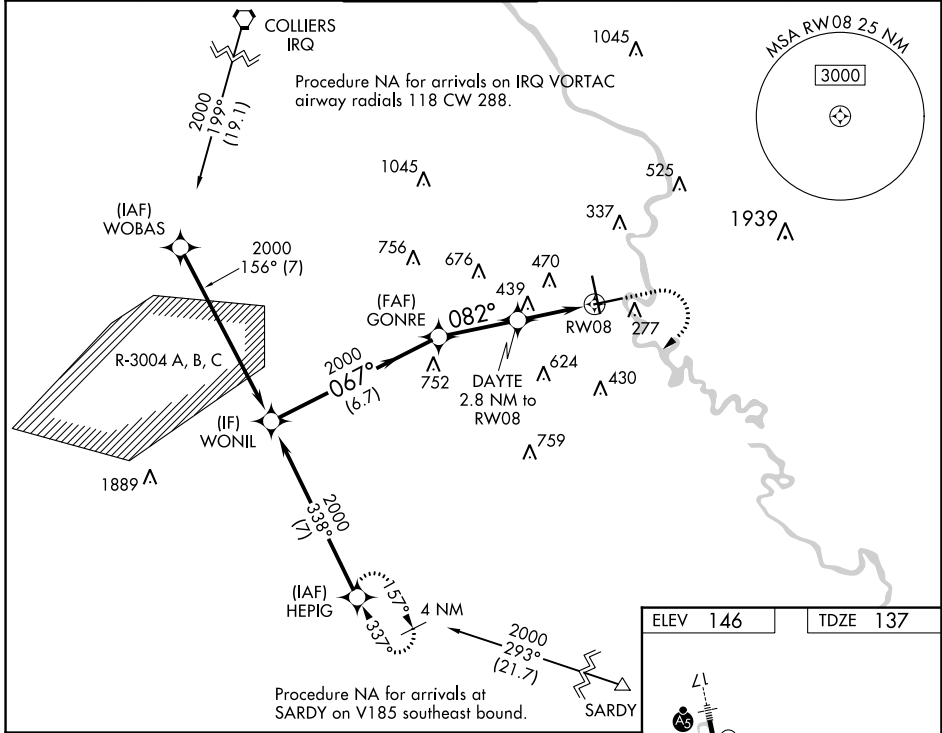

WAAS CH 90328 W08A	APP CRS 082°	Rwy Idg 6002 TDZE 137 Apt Elev 146
--	------------------------	---

RNAV (GPS) Z RWY 8

AUGUSTA RGNL AT BUSH FLD (AGS)

RNP APCH - GPS.

▽ Rwy 8 helicopter visibility reduction below 3/4 SM NA. For uncompensated Baro-VNAV systems, LNAV/VNAV NA below -6°C or above 54°C.

▲

MISSED APPROACH: Climb to 1200 then climbing right turn to 2000 direct HEPIG and hold.

ATIS 132.75	AUGUSTA APP CON ★ 126.8 270.3	AUGUSTA TOWER ★ 118.7 (CTAF) 239.3	GND CON 121.9 348.6	CLNC DEL 118.65	UNICOM 122.95
-----------------------	---	---	-------------------------------	---------------------------	-------------------------

CATEGORY	A	B	C	D
LPV DA		669-1½	532 (600-1½)	
LNAV/VNAV DA		693-1⅝	556 (600-1⅝)	
LNAV MDA	700-1	563 (600-1)	700-1⅝	563 (600-1⅝)
CIRCLING	760-1	780-1	780-1¾	940-2½
	614 (700-1)	634 (700-1)	634 (700-1¾)	794 (800-2½)

SE-4, 05 SEP 2024 to 03 OCT 2024

SE-4, 05 SEP 2024 to 03 OCT 2024