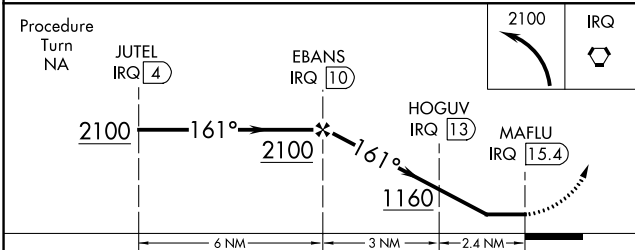

VORTAC IRQ 113.9 Chan 86	APP CRS 161°	Rwy Idg TDZE Apt Elev	N/A N/A 422
--	------------------------	-----------------------------	--

VOR/DME-B
DANIEL FLD (DNL)

⚠ When local altimeter setting not received, use Augusta Rgnl at Bush Fld altimeter setting and increase all MDA 60 feet.
⚠ Procedure NA at night. Helicopter visibility reduction below 1 SM NA.

MISSED APPROACH: Climbing left turn to 2100 direct IRQ VORTAC and hold.

ASOS 135.275	AUGUSTA APP CON ★ 126.8 270.3	UNICOM 123.05 (CTAF) 0
------------------------	---	---

SE-4, 05 SEP 2024 to 03 OCT 2024

SE-4, 05 SEP 2024 to 03 OCT 2024

CATEGORY	A	B	C	D
C CIRCLING	920-1	498 (500-1)	1400-3	978 (1000-3)