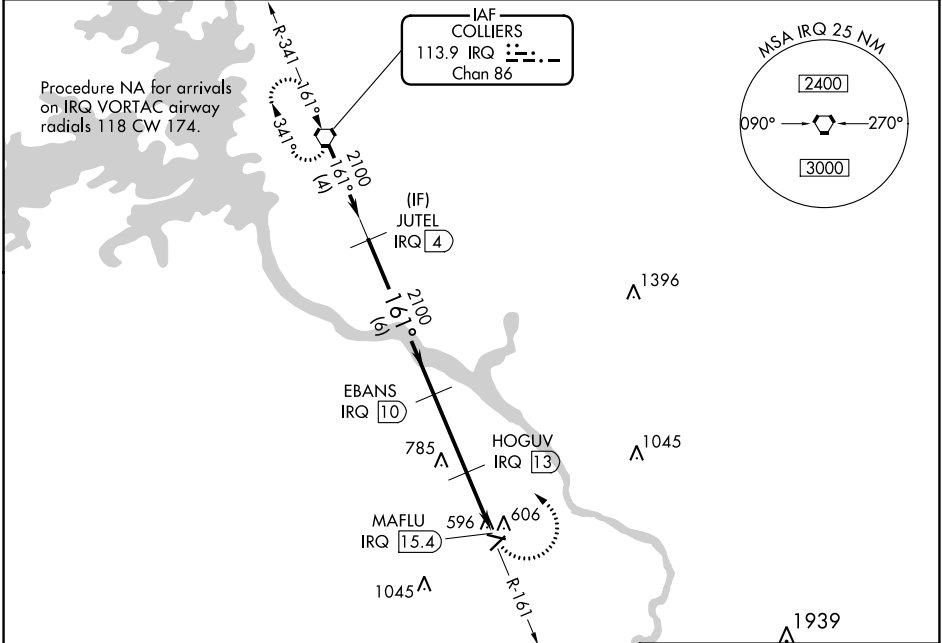

VORTAC IRQ 113.9 Chan 86	APP CRS 161°	Rwy Idg TDZE Apt Elev	N/A N/A 422
--	------------------------	-----------------------------	--

VOR/DME-B
DANIEL FLD (DNL)

⚠ When local altimeter setting not received, use Augusta Rgnl at Bush Fld altimeter setting and increase all MDA 60 feet.
⚠ Procedure NA at night. Helicopter visibility reduction below 1 SM NA.

MISSED APPROACH: Climbing left turn to 2100 direct IRQ VORTAC and hold.

ASOS 135.275	AUGUSTA APP CON ★ 126.8 270.3	UNICOM 123.05 (CTAF) 0
------------------------	---	---

SE-4, 05 SEP 2024 to 03 OCT 2024

SE-4, 05 SEP 2024 to 03 OCT 2024

CATEGORY	A	B	C	D
C CIRCLING	920-1	498 (500-1)	1400-3	978 (1000-3)