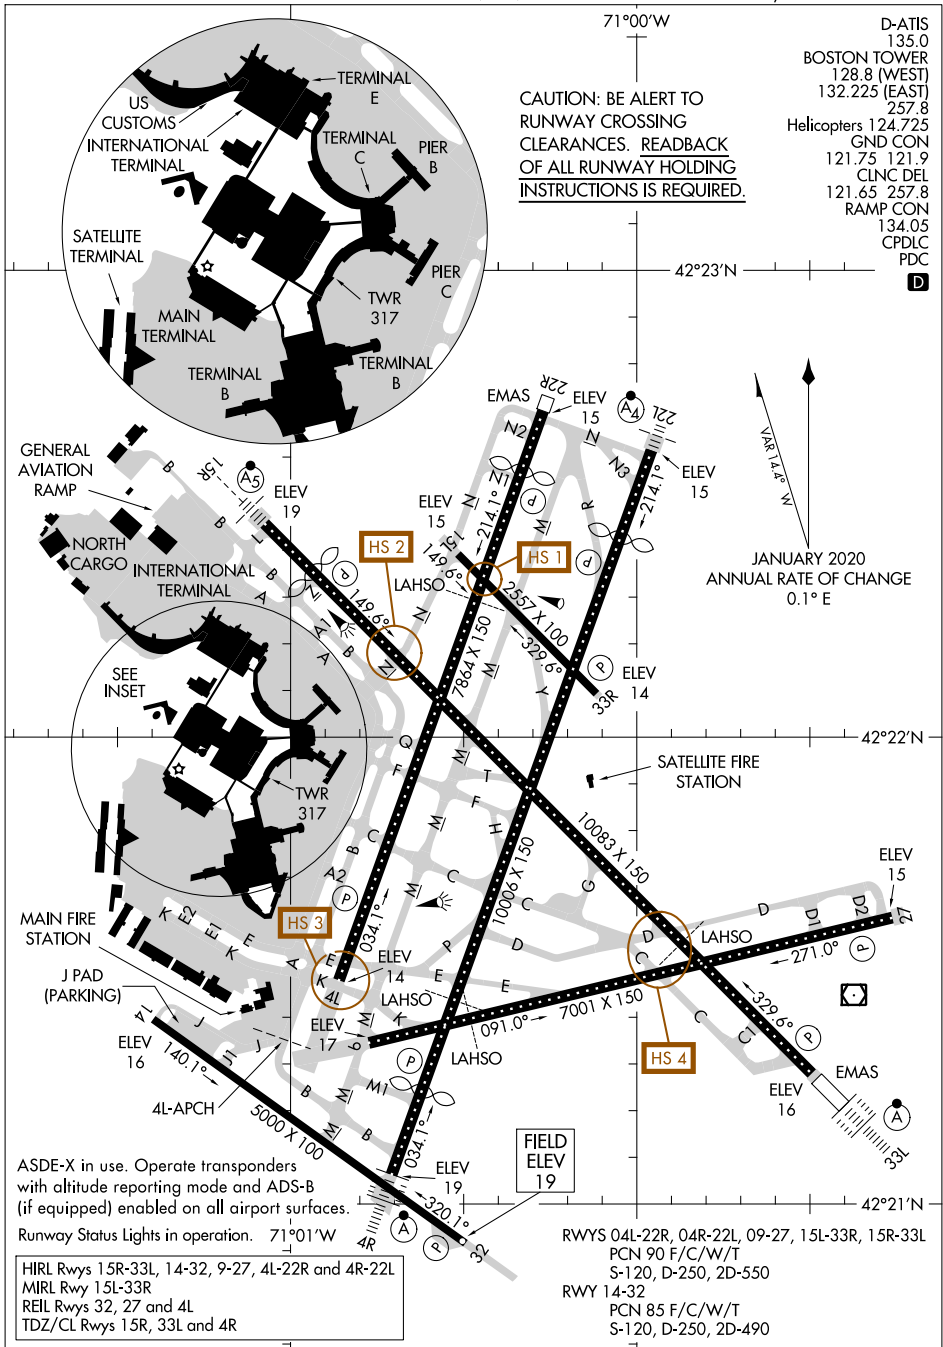

24193

AIRPORT DIAGRAM

GENERAL EDWARD LAWRENCE LOGAN INTL (BOS)
AL-58 (FAA) BOSTON, MASSACHUSETTS

NE-1, 05 SEP 2024 to 03 OCT 2024

NE-1, 05 SEP 2024 to 03 OCT 2024

AIRPORT DIAGRAM

24193

BOSTON, MASSACHUSETTS
GENERAL EDWARD LAWRENCE LOGAN INTL (BOS)