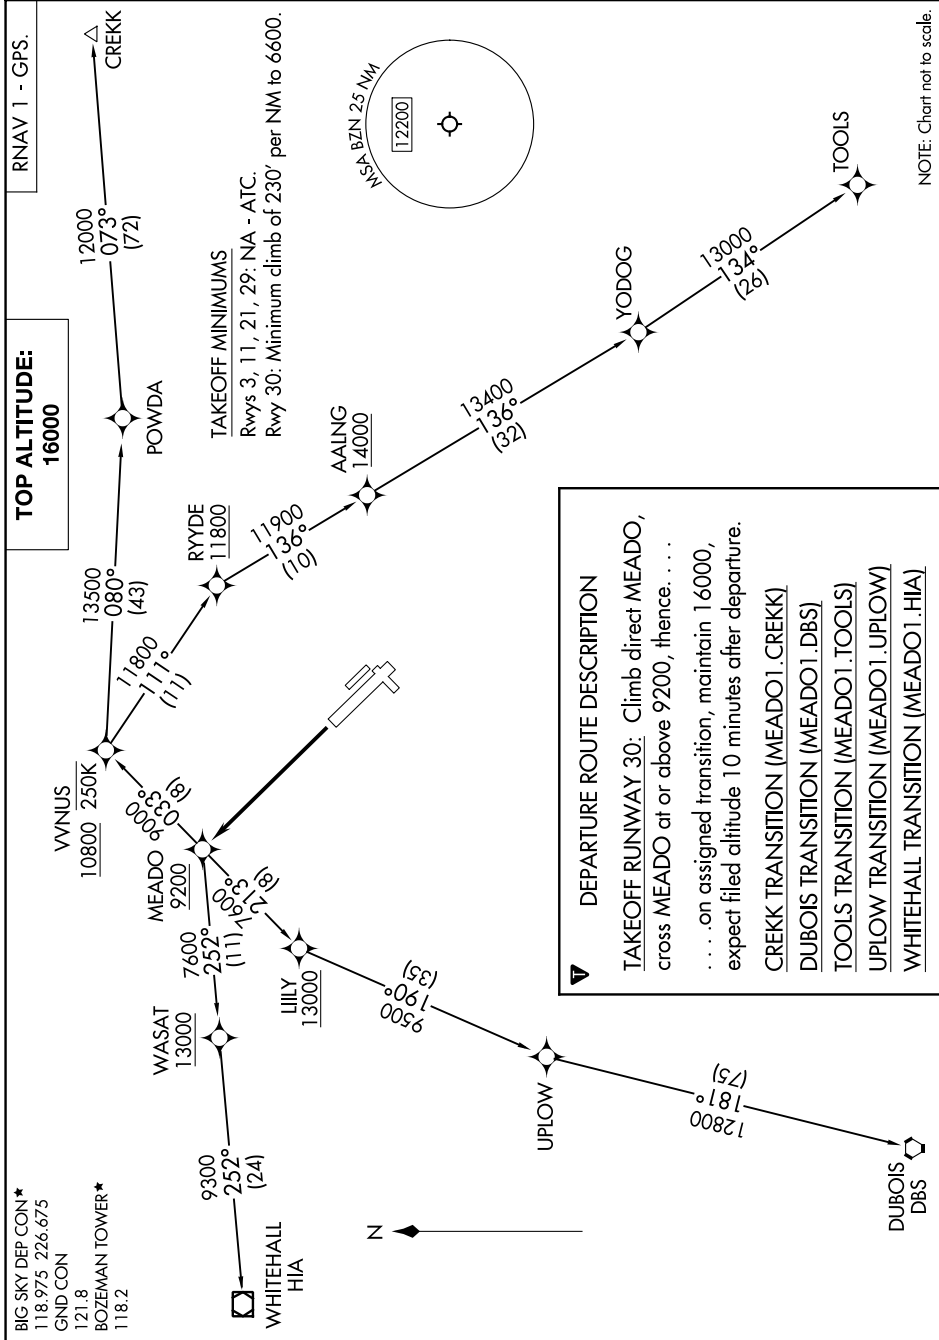

(MEADO1.MEADO) 24193

MEADO ONE DEPARTURE (RNAV)

AL-59 (FAA)

BOZEMAN YELLOWSTONE INTL (BZN)

BOZEMAN, MONTANA

NW-1, 05 SEP 2024 to 03 OCT 2024

MEADO ONE DEPARTURE (RNAV)

(MEADO1.MEADO) 11JUL24

BOZEMAN, MONTANA

BOZEMAN YELLOWSTONE INTL (BZN)

NW-1, 05 SEP 2024 to 03 OCT 2024

BIG SKY DEP CON*
 118.975 226.675
 GND CON
 121.8
 BOZEMAN TOWER*
 118.2