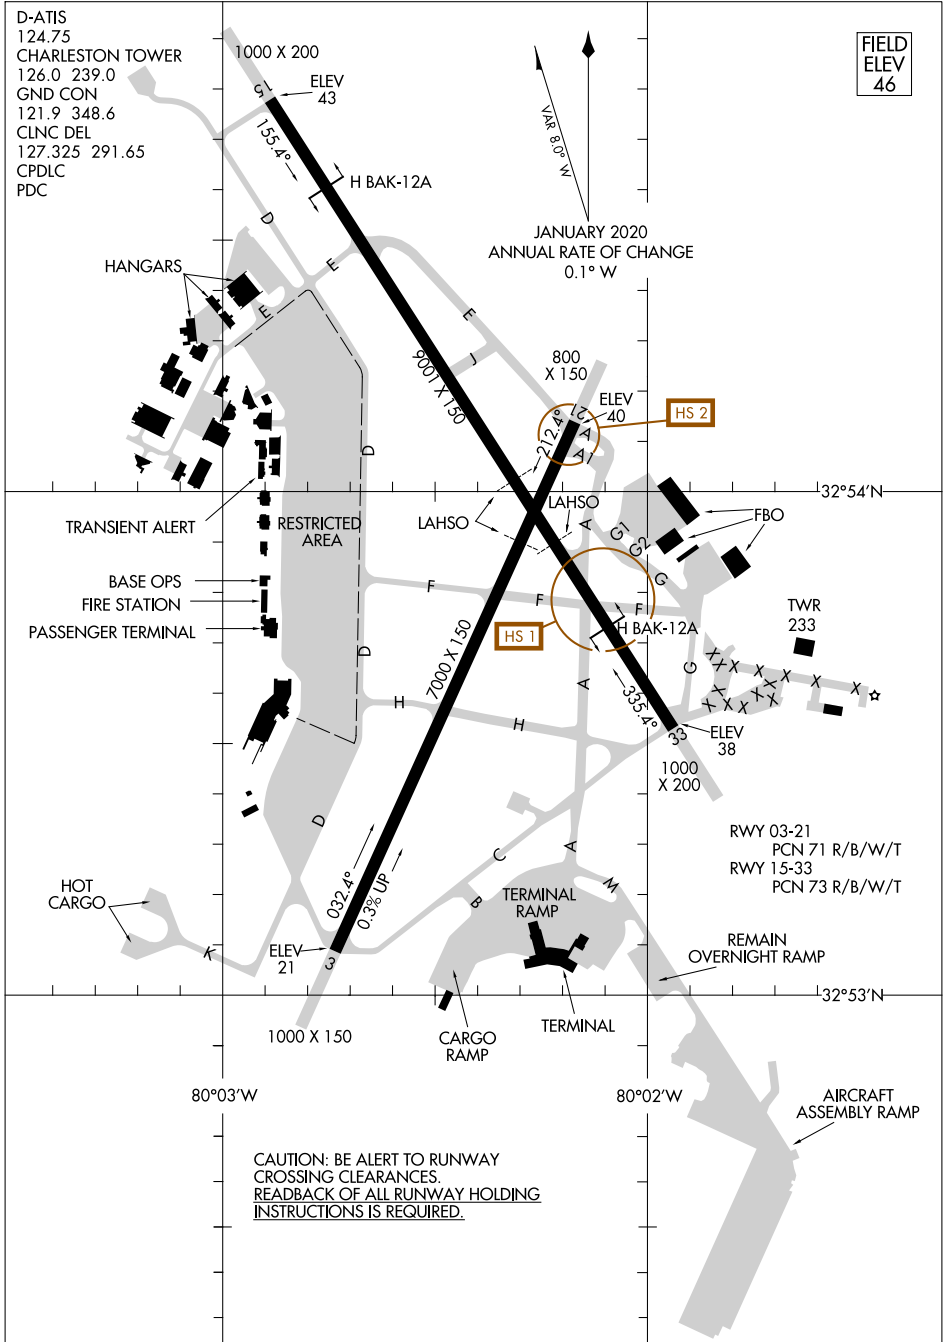

23110

AIRPORT DIAGRAM

AL-76 (FAA)

CHARLESTON AFB/INTL (CHS)
CHARLESTON, SOUTH CAROLINA

SE-2, 05 SEP 2024 to 03 OCT 2024

SE-2, 05 SEP 2024 to 03 OCT 2024

AIRPORT DIAGRAM

23110

CHARLESTON, SOUTH CAROLINA
CHARLESTON AFB/INTL (CHS)