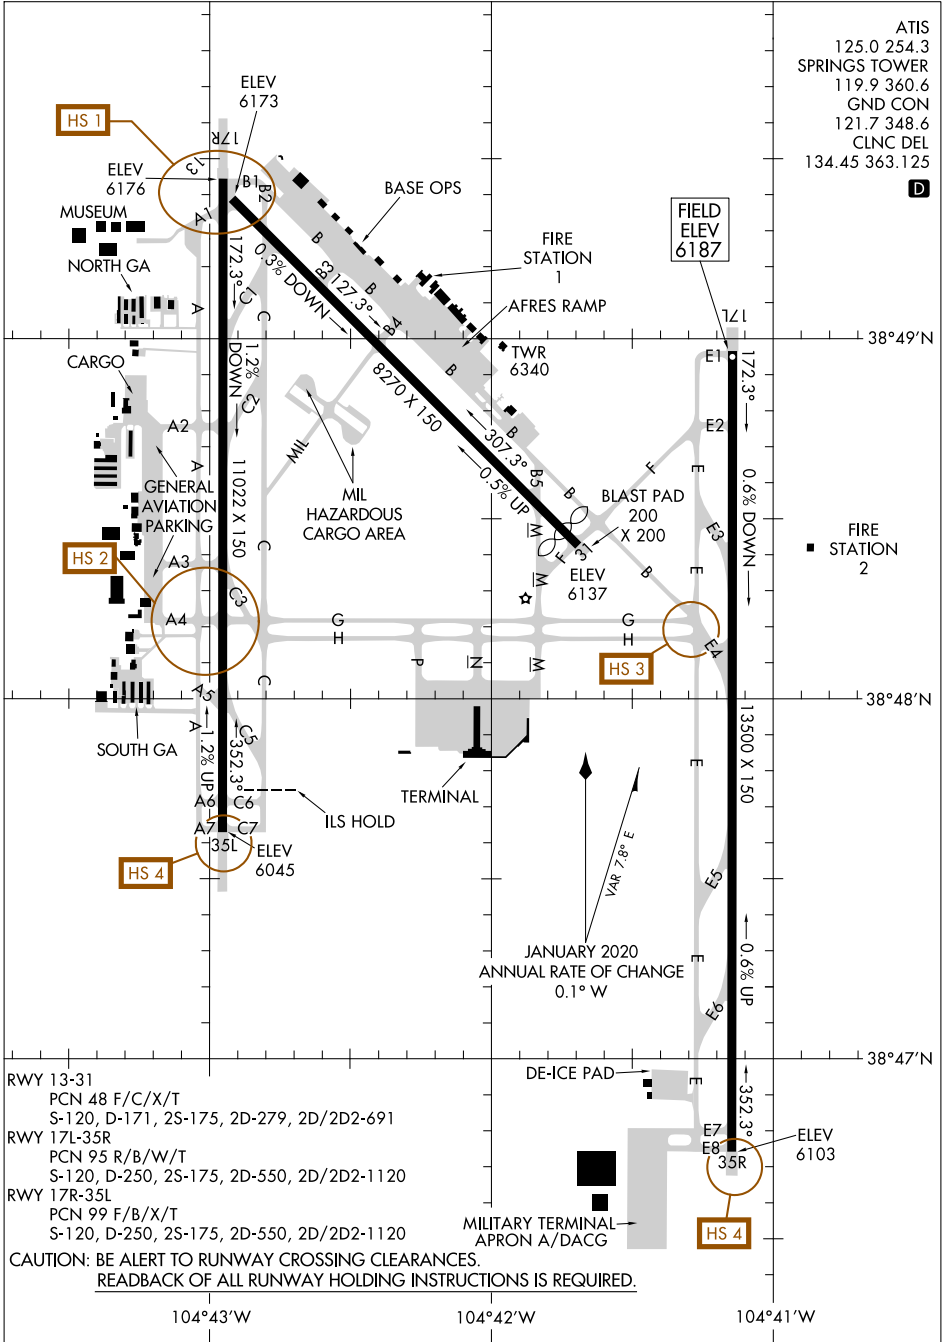

AIRPORT DIAGRAM

AL-87 (FAA)

CITY OF COLORADO SPRINGS MUNI (COS)

COLORADO SPRINGS, COLORADO

SW-1, 05 SEP 2024 to 03 OCT 2024

SW-1, 05 SEP 2024 to 03 OCT 2024

AIRPORT DIAGRAM

COLORADO SPRINGS, COLORADO

CITY OF COLORADO SPRINGS MUNI (COS)