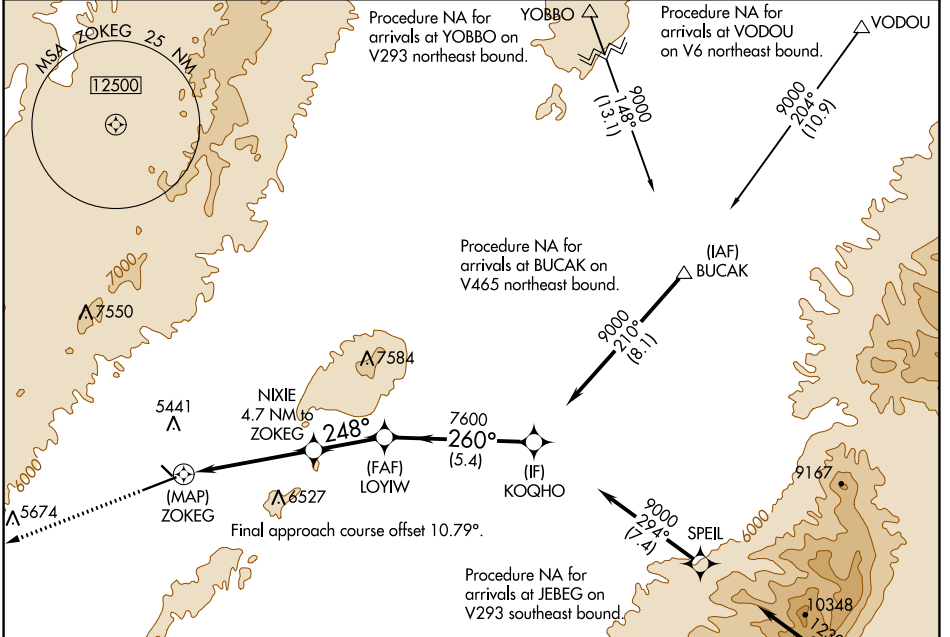

RNAV (GPS) RWY 24

ELKO RGNL (EKO)

APP CRS	Rwy Idg	6418
248°	TDZE	5064
	Apt Elev	5140

RNP APCH.	MALSRR	MISSED APPROACH: Climb to 10000 direct SAZTO and hold, continue climb-in-hold to 10000.
▼ ▲	AS	
Note table does not apply to Cats C/D. Circling Rwy 24 NA at night. Rwy 24 helicopter visibility reduction below 3/4 SM NA.		

ASOS	SALT LAKE CENTER	UNICOM
119.275	132.25 338.35	123.0 (CTAF) 0

ELEV 5140	D	TDZE 5064
-----------	----------	-----------

CATEGORY	A	B	C	D
LNNAV MDA	6260-3/4 1196 (1200-3/4)	6260-1 1196 (1200-1)	6260-3 1196 (1200-3)	6960-3 1820 (1900-3)
C CIRCLING	6260-1 1/4 1120 (1200-1 1/4)	6260-1 1/2 1120 (1200-1 1/2)	6640-3 1500 (1500-3)	6960-3 1820 (1900-3)

SW-4, 05 SEP 2024 to 03 OCT 2024

SW-4, 05 SEP 2024 to 03 OCT 2024