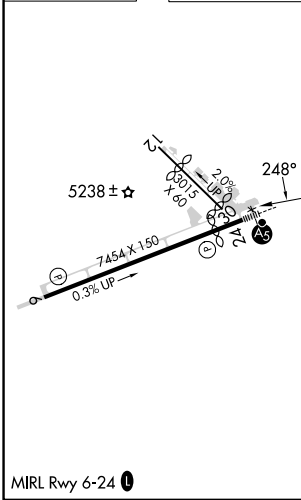

RNAV (GPS) RWY 24

ELKO RGNL (EKO)

APP CRS	Rwy Idg	6418
248°	TDZE	5064
	Apt Elev	5140

RNP APCH.	MALSRR	MISSED APPROACH: Climb to 10000 direct SAZTO and hold, continue climb-in-hold to 10000.
▼ ▲	AS	
Note table does not apply to Cats C/D. Circling Rwy 24 NA at night. Rwy 24 helicopter visibility reduction below 3/4 SM NA.		

ASOS	SALT LAKE CENTER	UNICOM
119.275	132.25 338.35	123.0 (CTAF) 0

ELEV 5140	D	TDZE 5064
-----------	----------	-----------

CATEGORY	A	B	C	D
LNNAV MDA	6260-3/4 1196 (1200-3/4)	6260-1 1196 (1200-1)	6260-3 1196 (1200-3)	6960-3 1820 (1900-3)
C CIRCLING	6260-1 1/4 1120 (1200-1 1/4)	6260-1 1/2 1120 (1200-1 1/2)	6640-3 1500 (1500-3)	6960-3 1820 (1900-3)

SW-4, 05 SEP 2024 to 03 OCT 2024

SW-4, 05 SEP 2024 to 03 OCT 2024