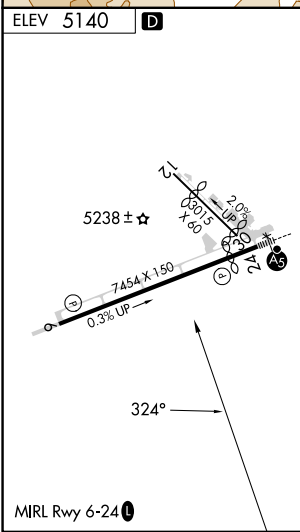

VOR/DME BQU 115.85 Chan 105 (Y)	APP CRS 324°	Rwy Idg TDZE Apt Elev N/A N/A 5140
---	------------------------	--

VOR/DME-B

ELKO RGNL (EKO)

∇ Circling NA for Cats C and D southeast of Rwy 6-24.
▲ Circling Rwy 24 NA at night.

MISSED APPROACH: Climbing left turn to 10000 direct BQU VOR/DME and hold, continue climb-in-hold to 10000.

ASOS 119.275	SALT LAKE CENTER 132.25 338.35	UNICOM 123.0 (CTAF) 0
------------------------	--	---------------------------------

SW-4, 05 SEP 2024 to 03 OCT 2024

SW-4, 05 SEP 2024 to 03 OCT 2024

CATEGORY	A	B	C	D
☐ CIRCLING	6400-1¼ 1260 (1300-1¼)	6400-1½ 1260 (1300-1½)	6400-3	1260 (1300-3)