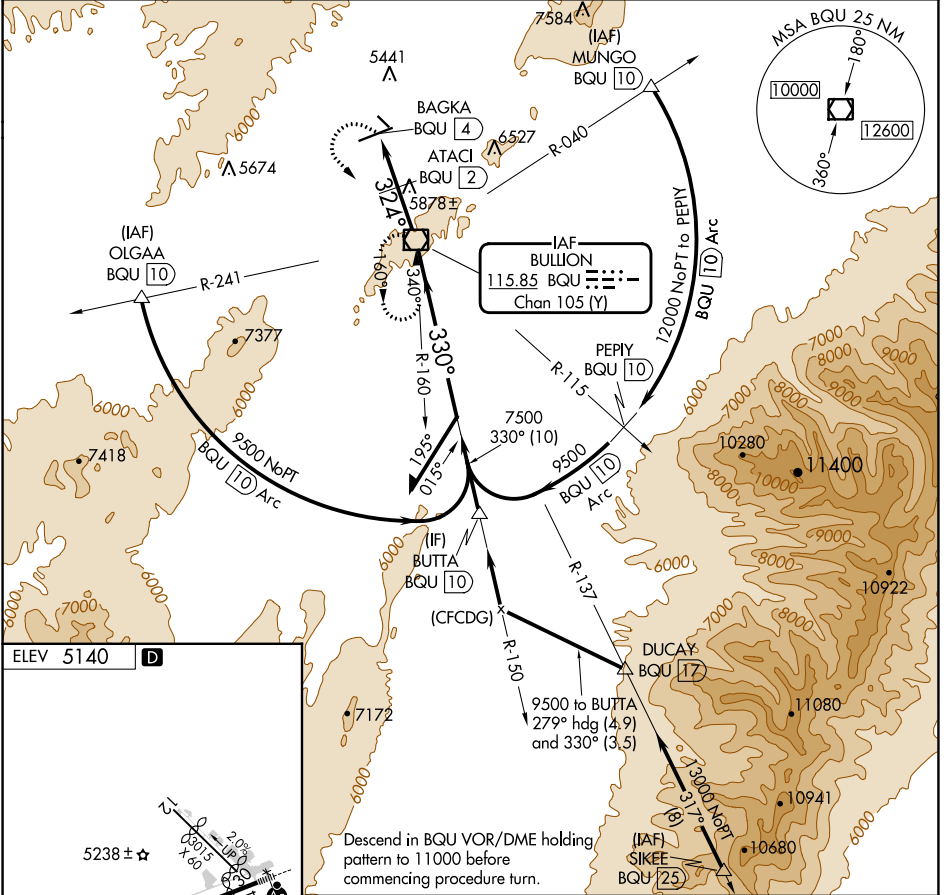

VOR/DME BQU 115.85 Chan 105 (Y)	APP CRS 324°	Rwy Idg TDZE Apt Elev N/A N/A 5140
---	------------------------	--

VOR/DME-B

ELKO RGNL (EKO)

∇ Circling NA for Cats C and D southeast of Rwy 6-24.
▲ Circling Rwy 24 NA at night.

MISSED APPROACH: Climbing left turn to 10000 direct BQU VOR/DME and hold, continue climb-in-hold to 10000.

ASOS 119.275	SALT LAKE CENTER 132.25 338.35	UNICOM 123.0 (CTAF) 0
------------------------	--	---------------------------------

SW-4, 05 SEP 2024 to 03 OCT 2024

SW-4, 05 SEP 2024 to 03 OCT 2024

CATEGORY	A	B	C	D
☐ CIRCLING	6400-1¼ 1260 (1300-1¼)	6400-1½ 1260 (1300-1½)	6400-3	1260 (1300-3)