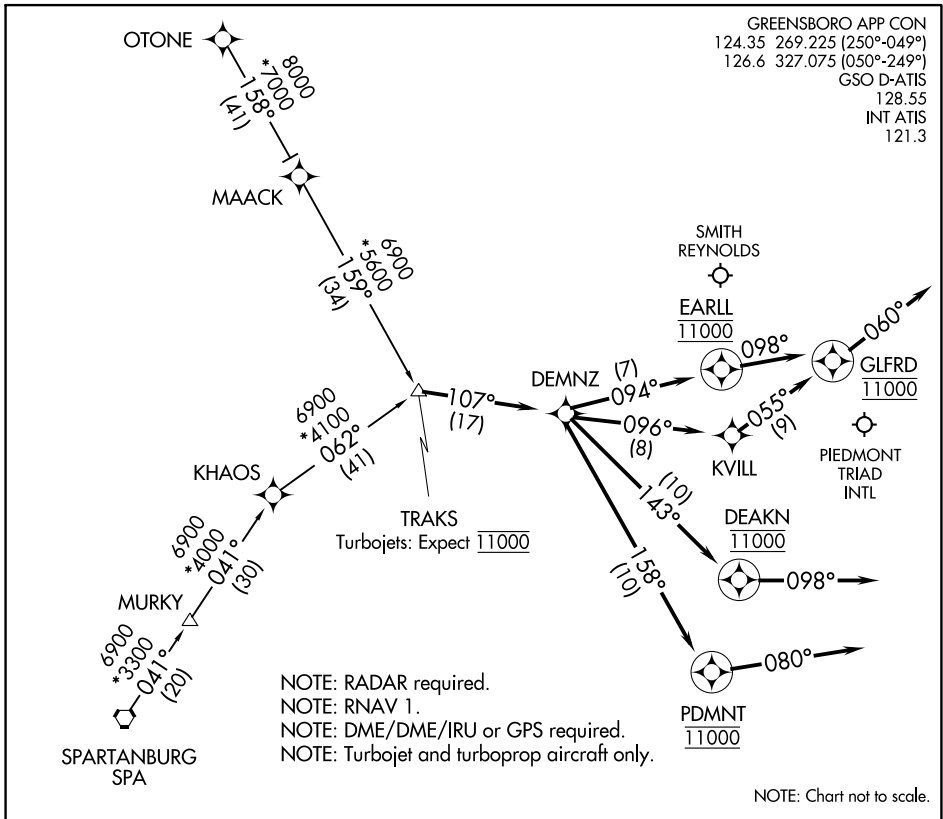

TRAKS THREE ARRIVAL (RNAV)

GREENSBORO, NORTH CAROLINA

SE-2, 05 SEP 2024 to 03 OCT 2024

SE-2, 05 SEP 2024 to 03 OCT 2024

ARRIVAL ROUTE DESCRIPTION

OTONE TRANSITION (OTONE.TRAKS3)

SPARTANBURG TRANSITION (SPA.TRAKS3)

GSO: From TRAKS on track 107° to DEMNZ.

LANDING RUNWAY 05L: From DEMNZ on track 143° to cross DEAKN at 11000, then on heading 098°. Expect RADAR vectors to final approach course.

LANDING RUNWAY 05R: From DEMNZ on track 158° to cross PDMNT at 11000, then on heading 080°. Expect RADAR vectors to final approach course.

LANDING RUNWAYS 14/32: From DEMNZ on track 094° to cross EARLL at 11000, then on heading 098°. Expect RADAR vectors to final approach course.

LANDING RUNWAYS 23L/R: From DEMNZ on track 096° to KVILL, then on track 055° to cross GLFRD at 11000, then on heading 060°. Expect RADAR vectors to final approach course.

LANDING INT: From TRAKS on track 107° to DEMNZ, then on track 143° to cross DEAKN at 11000, then on heading 098°. Expect RADAR vectors to final approach course.

TRAKS THREE ARRIVAL (RNAV)

GREENSBORO, NORTH CAROLINA