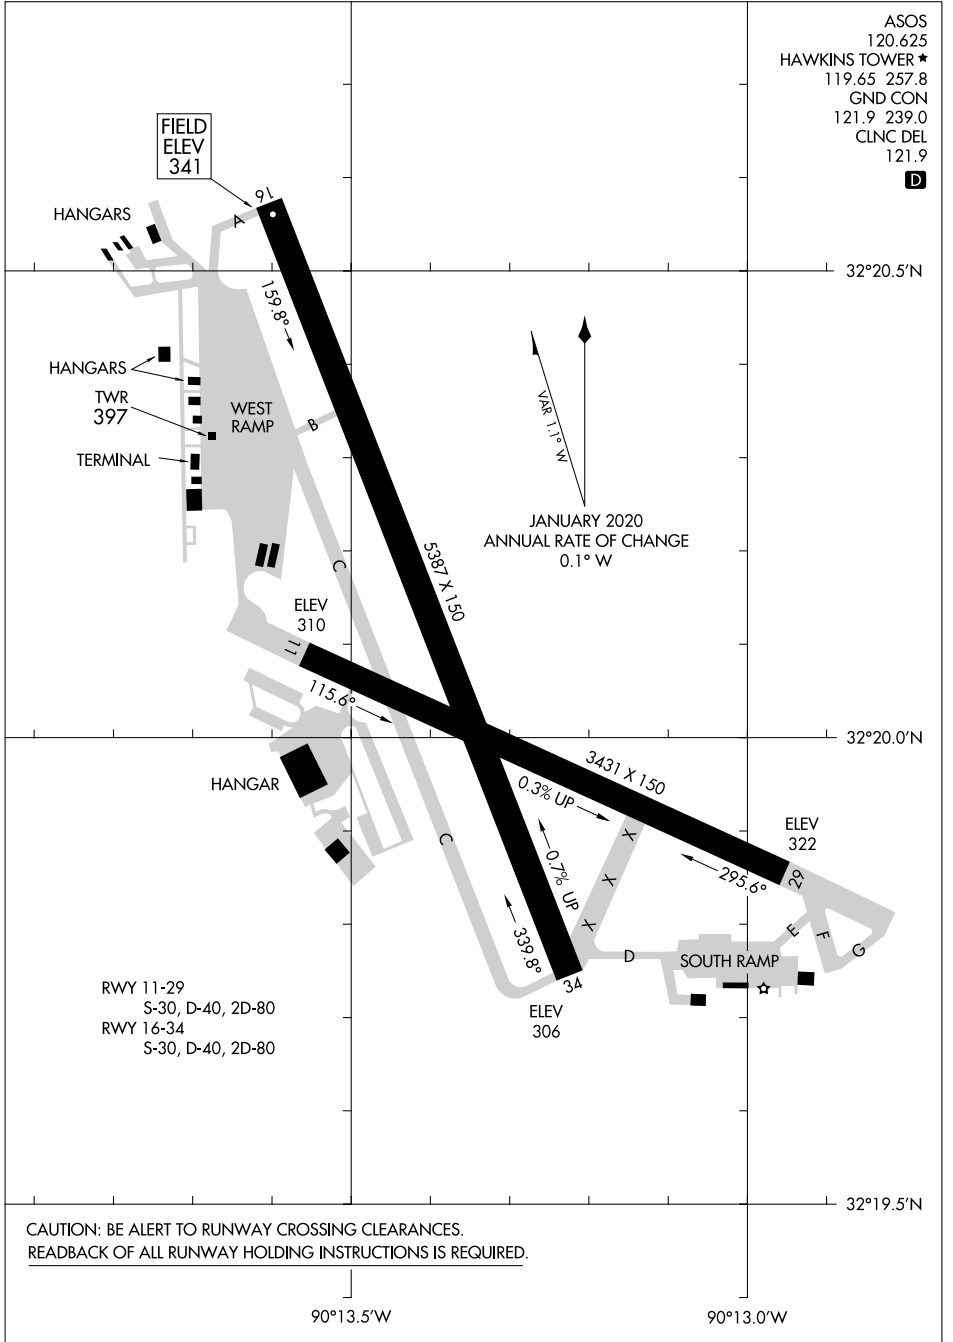

# AIRPORT DIAGRAM

AL-206 (FAA)

HAWKINS FLD (HKS)  
JACKSON, MISSISSIPPI

ASOS 120.625  
 HAWKINS TOWER ★  
 119.65 257.8  
 GND CON 121.9 239.0  
 CLNC DEL 121.9

D

SC-4, 05 SEP 2024 to 03 OCT 2024

SC-4, 05 SEP 2024 to 03 OCT 2024

CAUTION: BE ALERT TO RUNWAY CROSSING CLEARANCES.  
 READBACK OF ALL RUNWAY HOLDING INSTRUCTIONS IS REQUIRED.

# AIRPORT DIAGRAM

JACKSON, MISSISSIPPI  
HAWKINS FLD (HKS)