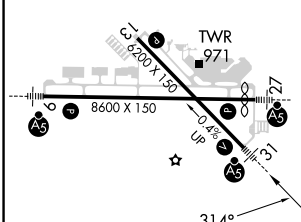

WAAS CH 77503 W31A	APP CRS 314°	Rwy Idg TDZE Apt Elev	6200 861 869
--	------------------------	-----------------------------	---

RNAV (GPS) RWY 31

THE EASTERN IOWA (CID)

RNP APCH. Baro-VNAV NA below -16°C (4°F).		MALSR 	MISSED APPROACH: Climb to 3000 direct PAYLO and hold.		
ATIS 124.15	CEDAR RAPIDS APP CON* 119.7 266.8	CEDAR RAPIDS TOWER* 118.7 (CTAF) 266.8	GND CON 121.6	CLNC DEL 125.45	UNICOM 122.95

CATEGORY	A	B	C	D
LPV DA	1120-½ 259 (300-½)			
LNAV/VNAV DA	1140-½	279 (300-½)	1140-¾ 279 (300-¾)	
LNAV MDA	1240-½	379 (400-½)	1240-1 379 (400-1)	

NC-3, 05 SEP 2024 to 03 OCT 2024

NC-3, 05 SEP 2024 to 03 OCT 2024