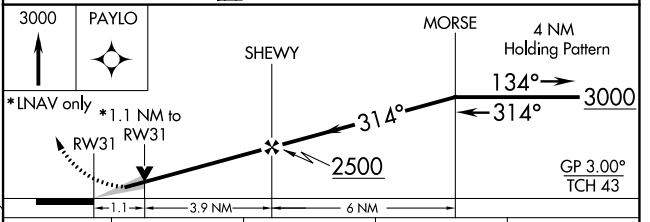

WAAS CH 77503 W31A	APP CRS 314°	Rwy Idg TDZE Apt Elev	6200 861 869
--	------------------------	-----------------------------	---

RNAV (GPS) RWY 31

THE EASTERN IOWA (CID)

RNP APCH. Baro-VNAV NA below -16°C (4°F).		MALSR 	MISSED APPROACH: Climb to 3000 direct PAYLO and hold.		
ATIS 124.15	CEDAR RAPIDS APP CON* 119.7 266.8	CEDAR RAPIDS TOWER* 118.7 (CTAF) 266.8	GND CON 121.6	CLNC DEL 125.45	UNICOM 122.95

CATEGORY	A	B	C	D
LPV DA	1120-½ 259 (300-½)			
LNAV/VNAV DA	1140-½	279 (300-½)	1140-¾ 279 (300-¾)	
LNAV MDA	1240-½	379 (400-½)	1240-1 379 (400-1)	

NC-3, 05 SEP 2024 to 03 OCT 2024

NC-3, 05 SEP 2024 to 03 OCT 2024