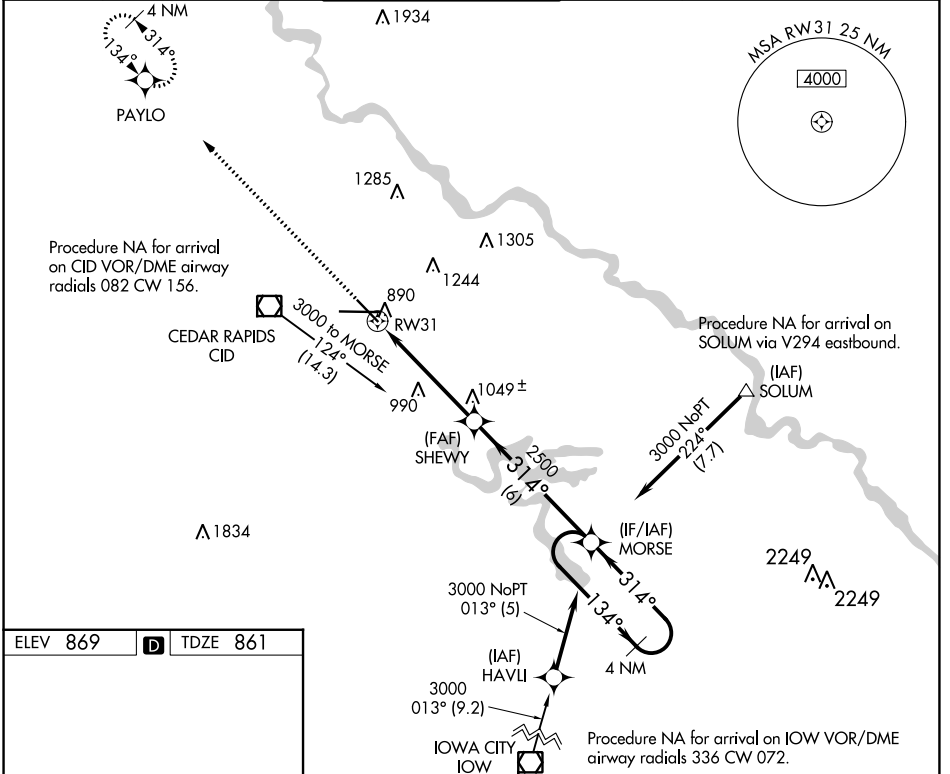

WAAS CH 77503 W31A	APP CRS 314°	Rwy Idg TDZE Apt Elev	6200 861 869
--	------------------------	-----------------------------	---

RNAV (GPS) RWY 31

THE EASTERN IOWA (CID)

RNP APCH. Baro-VNAV NA below -16°C (4°F).		MALSR 	MISSED APPROACH: Climb to 3000 direct PAYLO and hold.		
ATIS 124.15	CEDAR RAPIDS APP CON* 119.7 266.8	CEDAR RAPIDS TOWER* 118.7 (CTAF) 266.8	GND CON 121.6	CLNC DEL 125.45	UNICOM 122.95

CATEGORY	A	B	C	D
LPV DA	1120-½ 259 (300-½)			
LNAV/VNAV DA	1140-½	279 (300-½)	1140-¾ 279 (300-¾)	
LNAV MDA	1240-½	379 (400-½)	1240-1 379 (400-1)	

NC-3, 05 SEP 2024 to 03 OCT 2024

NC-3, 05 SEP 2024 to 03 OCT 2024