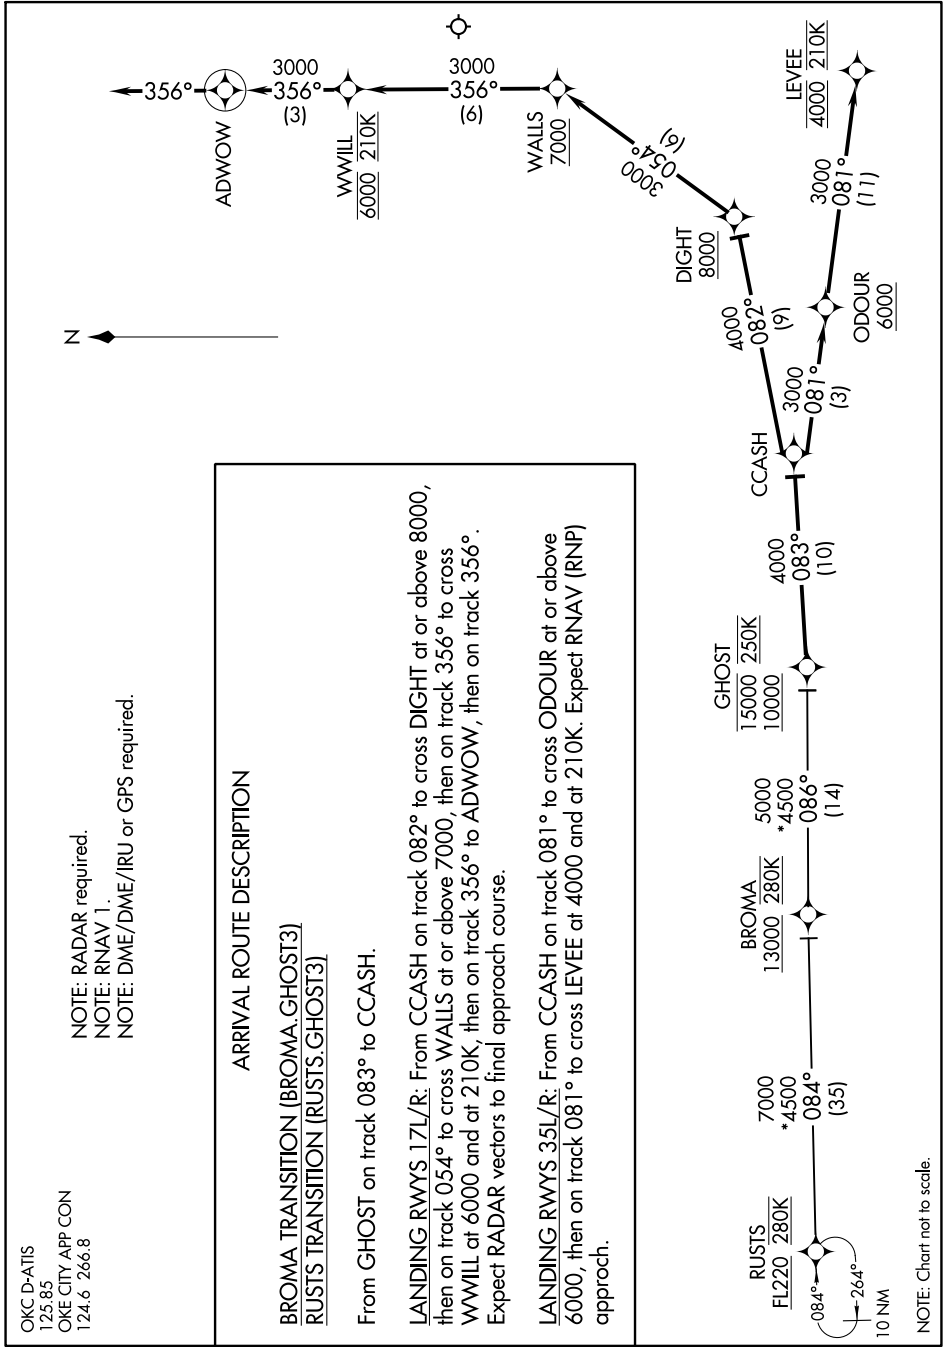

GHOST THREE ARRIVAL (RNAV)

SC-1, 05 SEP 2024 to 03 OCT 2024

OKC-D-ATIS
125.85
OKC CITY APP CON
124.6 266.8

NOTE: RADAR required.
NOTE: RNAV 1.
NOTE: DME/DME/IRU or GPS required.

ARRIVAL ROUTE DESCRIPTION

BROMA TRANSITION (BROMA.GHOST3)
RUSTS TRANSITION (RUSTS.GHOST3)

From GHOST on track 083° to CCASH.

LANDING RWYS 17L/R: From CCASH on track 082° to cross DIGHT at or above 8000, then on track 054° to cross WALLS at or above 7000, then on track 356° to cross WWILL at 6000 and at 210K, then on track 356° to ADWOW, then on track 356°. Expect RADAR vectors to final approach course.

LANDING RWYS 35L/R: From CCASH on track 081° to cross ODOUR at or above 6000, then on track 081° to cross LEVEE at 4000 and at 210K. Expect RNAV (RNP) approach.

OKLAHOMA CITY, OKLAHOMA
WILL ROGERS WORLD (OKC)

SC-1, 05 SEP 2024 to 03 OCT 2024