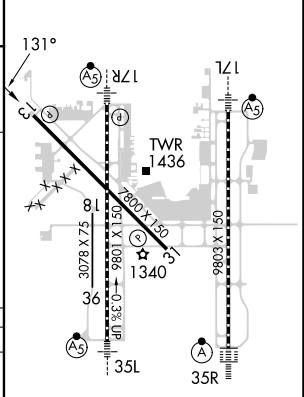

WAAS CH 45625 W13A	APP CRS 131°	Rwy Idg TDZE Apt Elev	7800 1279 1296
--	------------------------	-----------------------------	---

RNAV (GPS) RWY 13

WILL ROGERS WORLD (OKC)

RNP APCH-GPS.		MISSED APPROACH: Climb to 1700 then climbing right turn to 3000 direct JESKE and hold.		
▼	▲			
ASR				

ELEV 1296	D	TDZE 1279
-----------	----------	-----------

CATEGORY	A		B		C		D	
LP MDA	1640-1		361 (400-1)					
LNAV MDA	1700-1		421 (500-1)		1700-1¼		421 (500-1¼)	
CIRCLING	1740-1 444 (500-1)		1760-1 464 (500-1)		1960-1¾ 664 (700-1¾)		2000-2¼ 704 (800-2¼)	