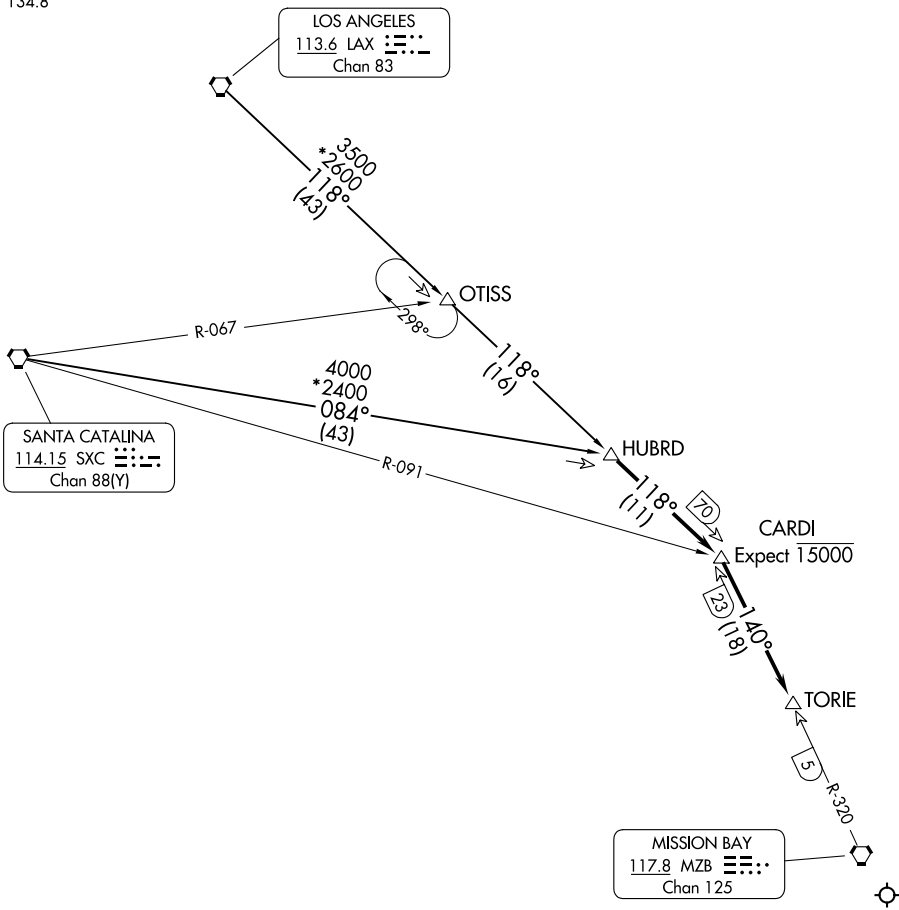

SOCAL APP CON
 125.3 290.4
 D-ATIS
 134.8

SW-3, 05 SEP 2024 to 03 OCT 2024

SW-3, 05 SEP 2024 to 03 OCT 2024

NOTE: Chart not to scale.

ARRIVAL ROUTE DESCRIPTION

LOS ANGELES TRANSITION (LAX.HUBRD1): From over LAX VORTAC on LAX R-118 to OTISS INT, then on LAX R-118 to HUBRD INT. Thence

SANTA CATALINA TRANSITION (SXC.HUBRD1): From over SXC VORTAC on SXC R-084 to HUBRD INT. Thence

. . . . From over HUBRD INT via LAX R-118 to CARDI FIX via MZB R-320 to TORIE FIX. Expect vector to final approach course.