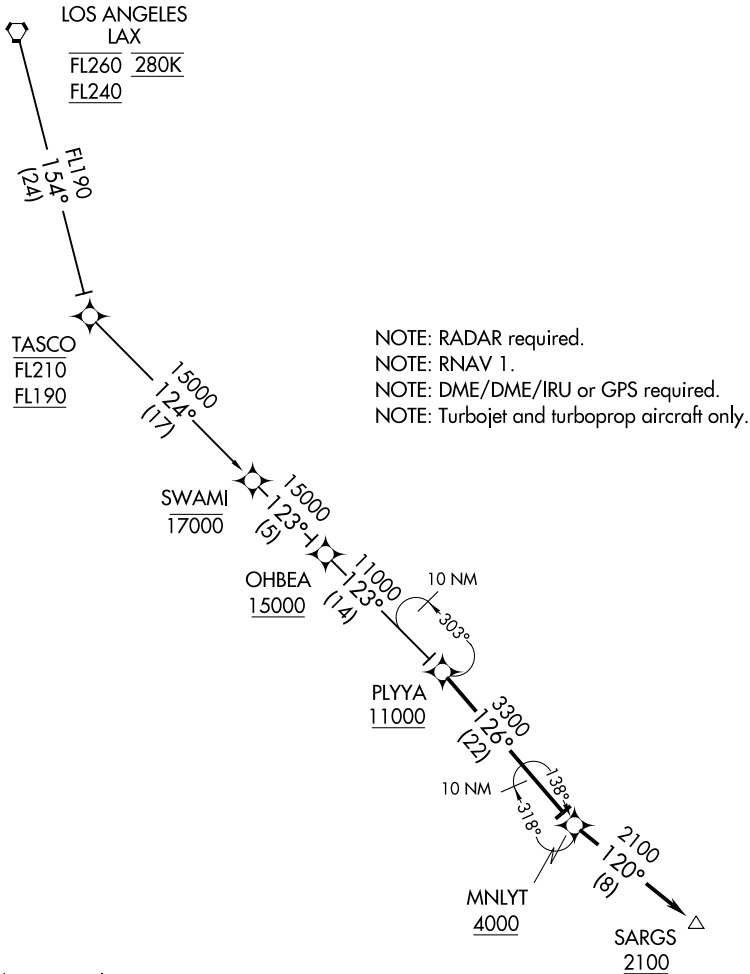

(PLYA.PLYA1) 17173

PLYA ONE ARRIVAL (RNAV)

AL-373 (FAA)

SAN DIEGO INTL (SAN)
SAN DIEGO, CALIFORNIA

SOCAL APP CON
128.1 281.4
D-ATIS 134.8

SW-3, 05 SEP 2024 to 03 OCT 2024

SW-3, 05 SEP 2024 to 03 OCT 2024

NOTE: Chart not to scale.

ARRIVAL ROUTE DESCRIPTION

LOS ANGELES TRANSITION (LAX.PLYA1)

From PLYYA on track 126° to cross MNLYT at or above 4000.

LANDING RUNWAY 9: From MNLYT on track 120° to cross SARGS at or above 2100.

Expect ILS or LOC RWY 9 approach.

PLYA ONE ARRIVAL (RNAV)

(PLYA.PLYA1) 02MAR17

SAN DIEGO, CALIFORNIA
SAN DIEGO INTL (SAN)