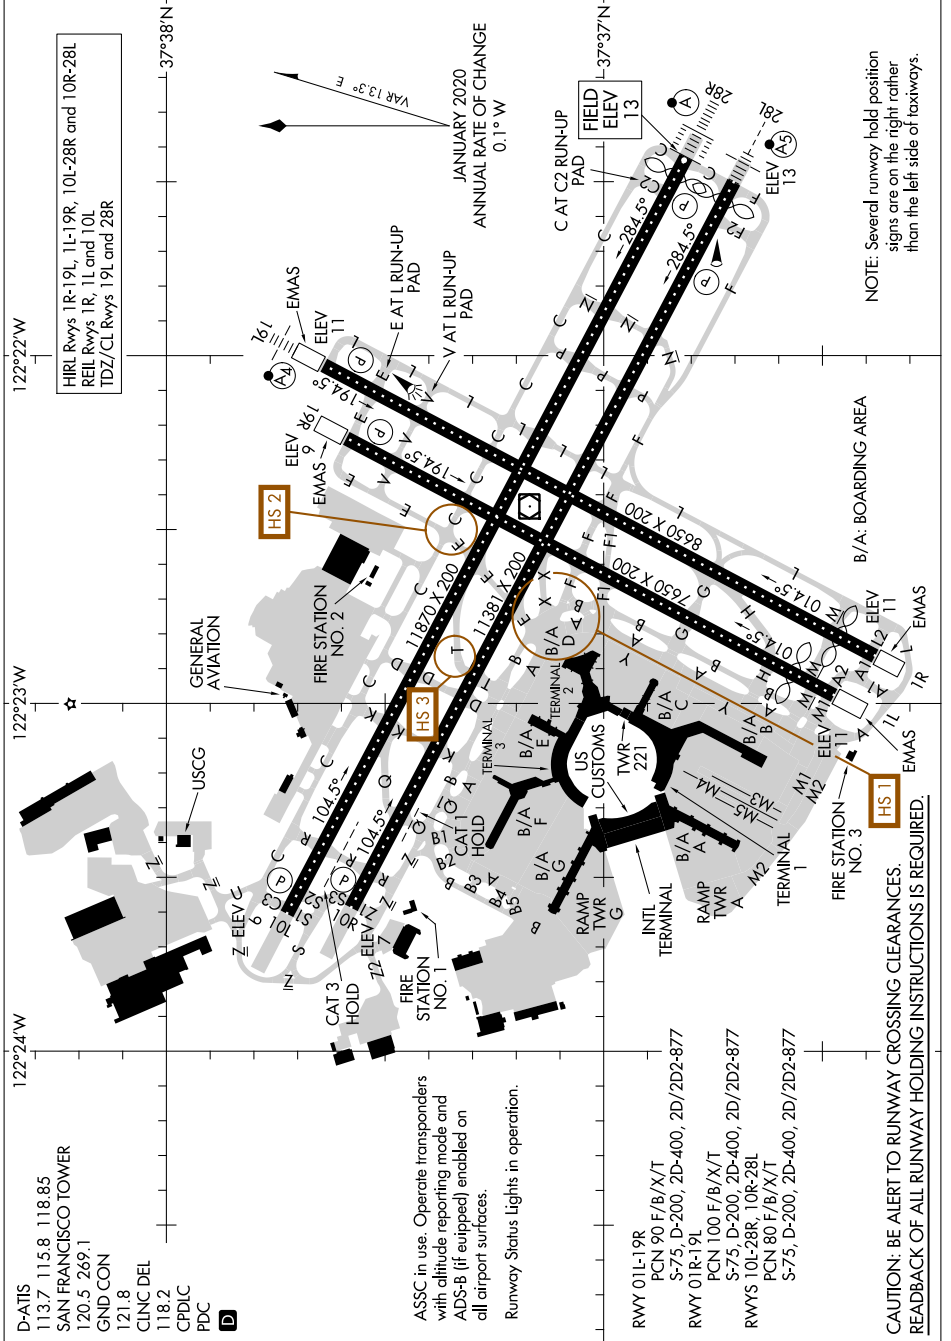

AIRPORT DIAGRAM

AL-375 (FAA)

SAN FRANCISCO INTL (SFO)
SAN FRANCISCO, CALIFORNIA

SW-2, 05 SEP 2024 to 03 OCT 2024

SW-2, 05 SEP 2024 to 03 OCT 2024

AIRPORT DIAGRAM

SAN FRANCISCO, CALIFORNIA
SAN FRANCISCO INTL (SFO)