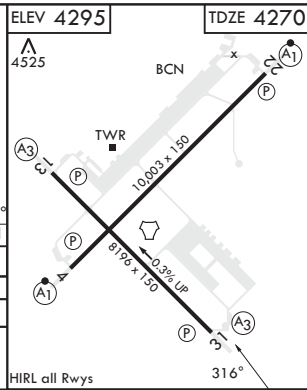

CLOVIS, NEW MEXICO
Amdt 3 10OCT19

34°23'N - 103°19'W

CANNON AFB (KCVS)

TACAN RWY 31

SW-1, 05 SEP 2024 to 03 OCT 2024

SW-1, 05 SEP 2024 to 03 OCT 2024