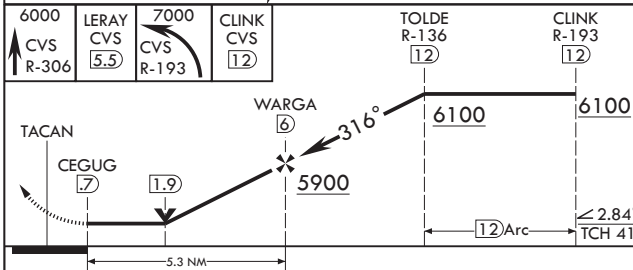

CLOVIS, NEW MEXICO

TACAN RWY 31

TACAN CVS Chan 53	APCH CRS 316°	Rwy ldg TDZE Arprt Elev	8196 4270 4295

AL-512 (USAF)

CANNON AFB (KCVS)

† * When ALS inop, increase CAT AB vis to 1 mile, CAT CDE increase vis to 1 3/8 miles.

SSALR
A3
† MISSED APPROACH: Climb to 6000 out CVS TACAN R-306 to 5.5 DME (LERAY) then turn left climbing to 7000 intercept CVS TACAN R-193 to 12 DME (CLINK) and hold.

ATIS 119.1 269.9	CANNON APP CON 118.425 352.1	TOWER 120.4 270.25	GND CON 121.9 275.8	CLNC DEL 120.2 293.225

CATEGORY	A	B	C	D	E
S-31 *	4700-½ 430 (500-½)		4700-¾ 430 (500-¾)		
CIRCLING	4840-1 545 (600-1)		4860-1½ 565 (600-1½)	5000-2¼ 705 (800-2¼)	5020-2½ 725 (800-2½)