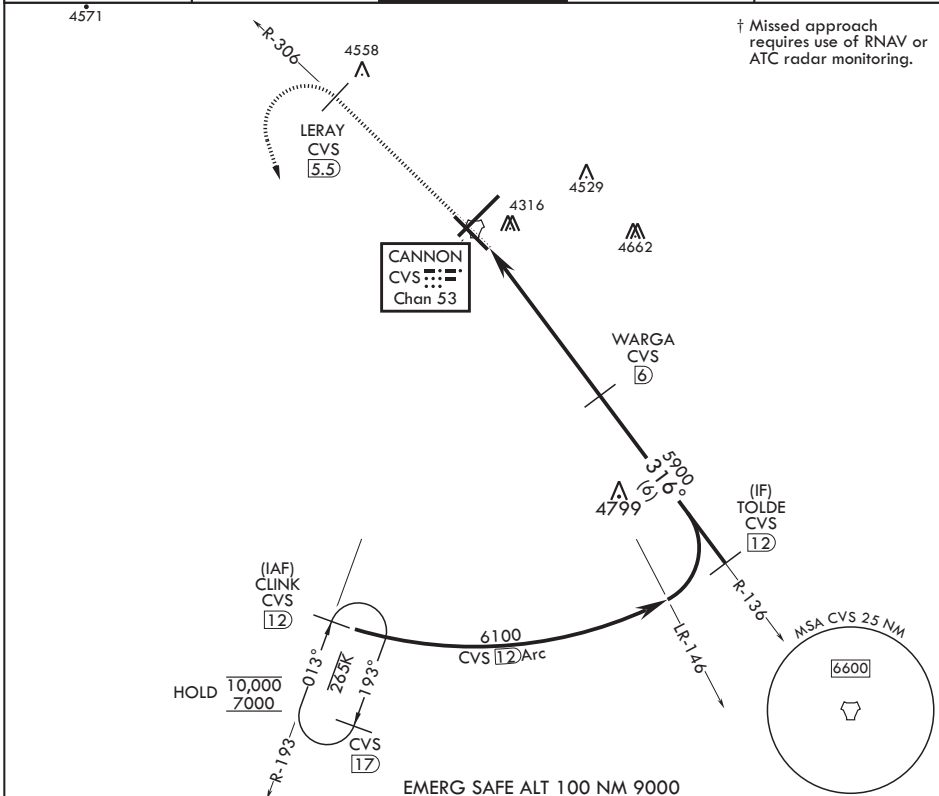

# TACAN RWY 31

TACAN CVS Chan 53	APCH CRS 316°	Rwy ldg TDZE Arprt Elev	8196 4270 4295
----------------------	------------------	----------------------------	----------------------

AL-512 (USAF)

CANNON AFB (KCVS)

† \* When ALS inop, increase CAT AB vis to 1 mile, CAT CDE increase vis to 1 3/8 miles.

SSALR  
A3  
† MISSED APPROACH: Climb to 6000 out CVS TACAN R-306 to 5.5 DME (LERAY) then turn left climbing to 7000 intercept CVS TACAN R-193 to 12 DME (CLINK) and hold.

ATIS 119.1 269.9	CANNON APP CON 118.425 352.1	TOWER 120.4 270.25	GND CON 121.9 275.8	CLNC DEL 120.2 293.225
---------------------	---------------------------------	-----------------------	------------------------	---------------------------

# TACAN RWY 31

SW-1, 05 SEP 2024 to 03 OCT 2024

SW-1, 05 SEP 2024 to 03 OCT 2024