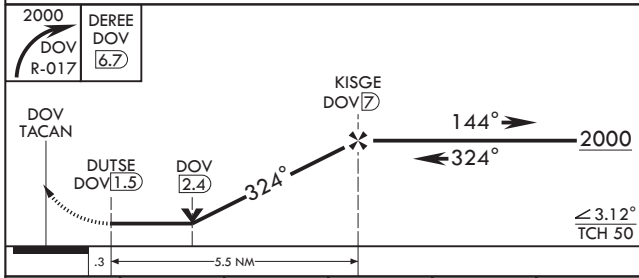

MISSED APPROACH: Climbing right turn to 2000, intercept DOV TACAN R-017 to DERE/DOV 6.7 DME and hold.

ATIS 127.825 273.5	APP CON 132.425 257.875	TOWER 126.35 279.625	GND CON 118.875 225.4	CLNC DEL 125.55 289.4
-----------------------	----------------------------	-------------------------	--------------------------	--------------------------

NE-3, 05 SEP 2024 to 03 OCT 2024

NE-3, 05 SEP 2024 to 03 OCT 2024

EMERG SAFE ALT 100 NM 4300

CATEGORY	A	B	C	D	E
S-32	460-1 434 (500-1)		460-1½ 434 (500-1½)		
C CIRCLING	540-1 511 (600-1)		620-1½ 591 (600-1½)	620-2 591 (600-2)	1080-3 1051 (1100-3)