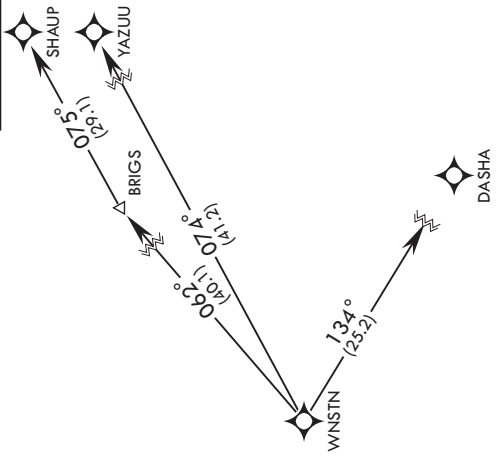

WNSTN ONE DEPARTURE (RNAV) (WNSTN1.WNSTN)

DOVER, DELAWARE

NE-3, 05 SEP 2024 to 03 OCT 2024

DEP CON
132.425 257.875

112

RNAV1 - GPS
RADAR required

DEPARTURE ROUTE DESCRIPTION

TAKEOFF RWY 1, 14, 19, 32: Climb on depicted heading until vectored by ATC, maintain 3000. Expect RADAR vectors direct WNSTN, thence...

...track as depicted via assigned transition. Maintain ATC assigned altitude. Expect further clearance to filed altitude within 10 minutes after departure.

- BRIGS TRANSITION (WNSTN1.BRIGS):
- DASHA TRANSITION (WNSTN1.DASHA):
- SHAUP TRANSITION (WNSTN1.SHAUP):
- YAZUU TRANSITION (WNSTN1.YAZUU):