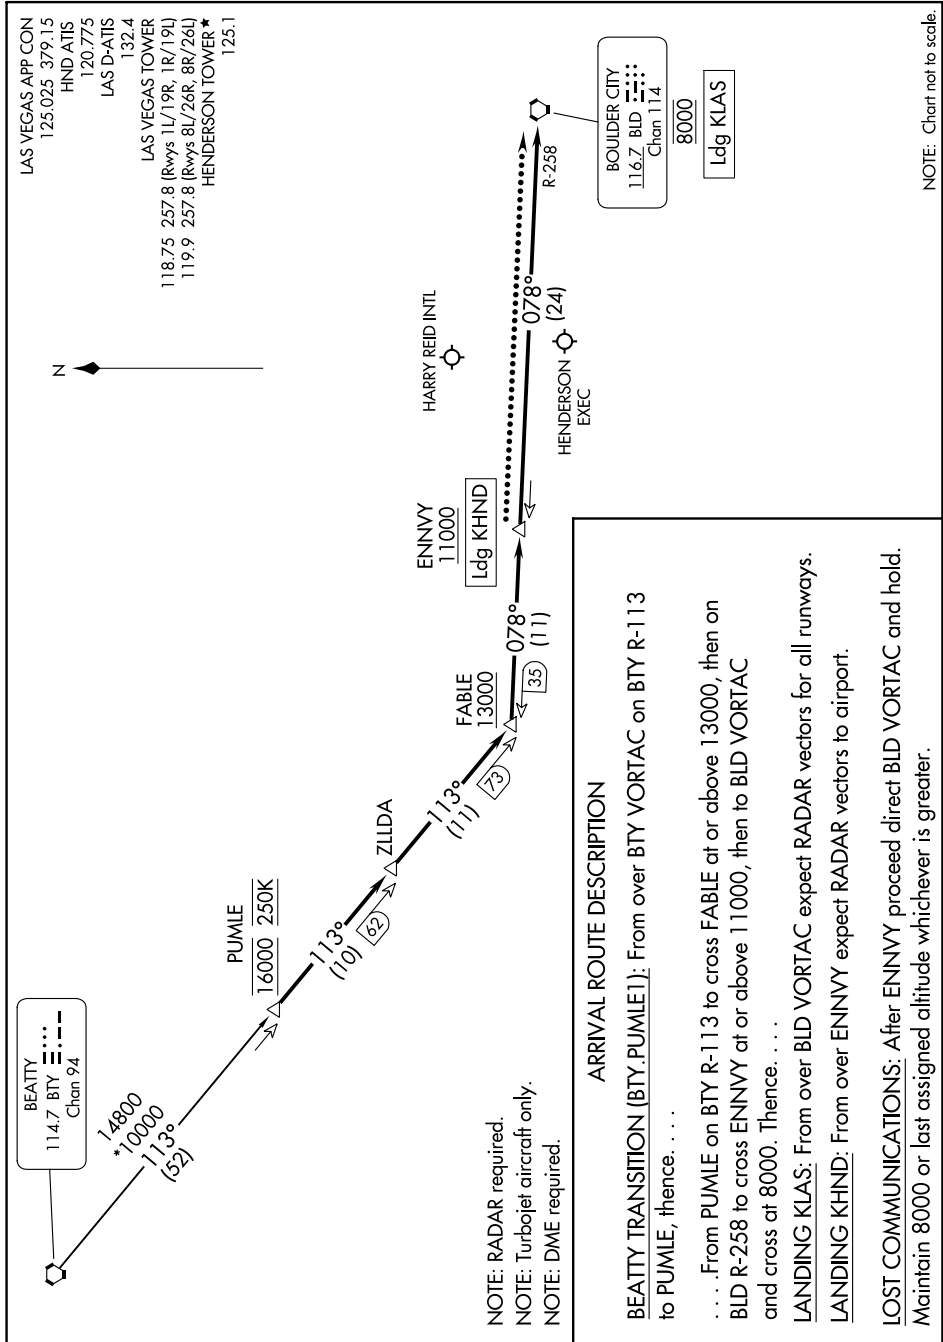

PUMLE ONE ARRIVAL

SW-4, 05 SEP 2024 to 03 OCT 2024

PUMLE ONE ARRIVAL

SW-4, 05 SEP 2024 to 03 OCT 2024