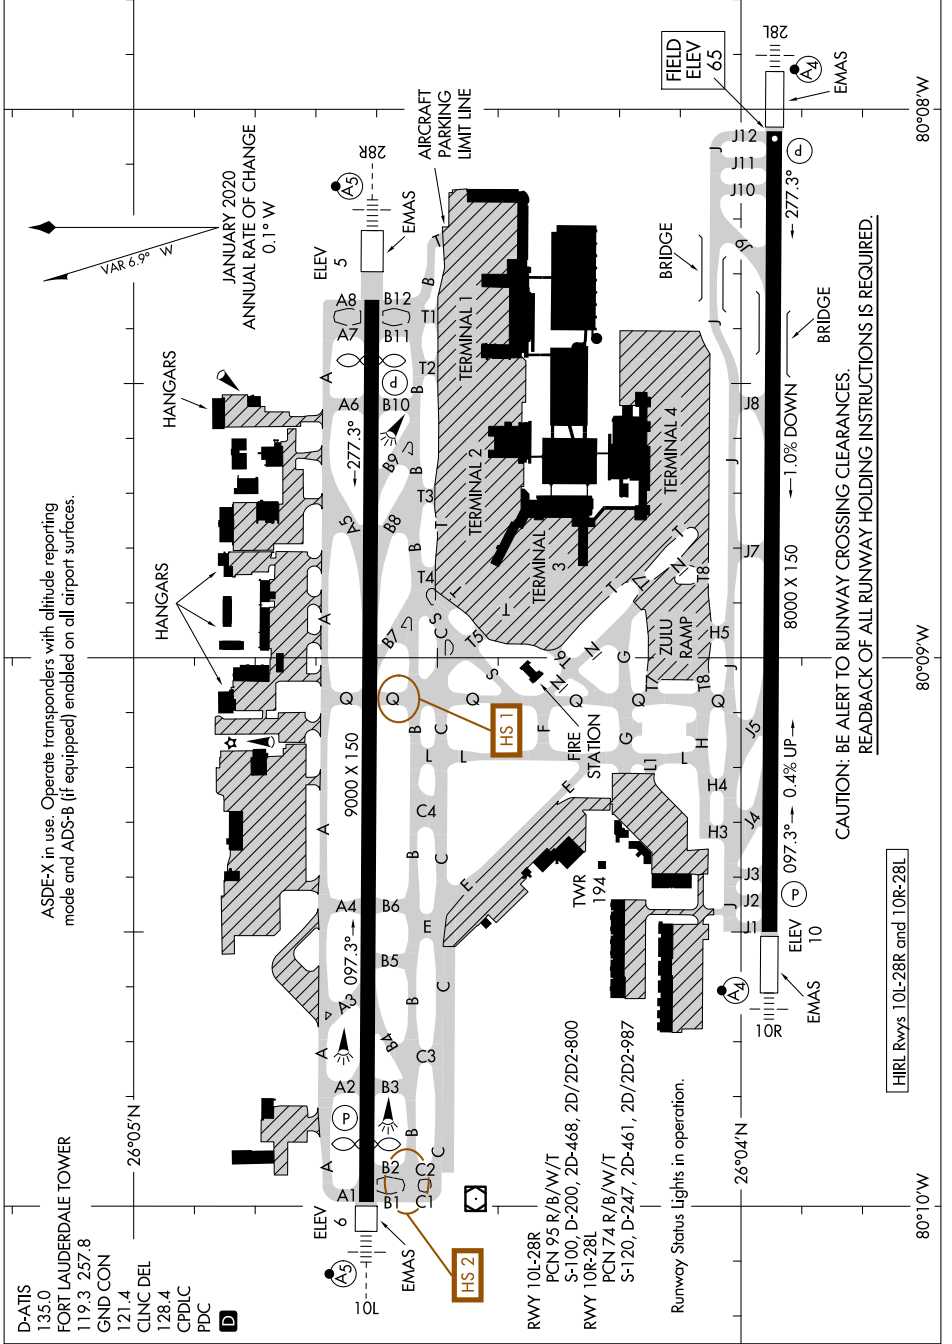

AIRPORT DIAGRAM

FORT LAUDERDALE/HOLLYWOOD INTL (F.L.L.)
AL-744 (FAA)
FORT LAUDERDALE, FLORIDA

SE-3, 05 SEP 2024 to 03 OCT 2024

CAUTION: BE ALERT TO RUNWAY CROSSING CLEARANCES.
READBACK OF ALL RUNWAY HOLDING INSTRUCTIONS IS REQUIRED.

HIRL Rwy's 10L-28R and 10R-28L

D-ATIS 135.0
 FORT LAUDERDALE TOWER 119.3, 257.8
 GND CON 121.4
 CLNC DEL 128.4
 CPDLC 128.4
 PDC

AIRPORT DIAGRAM

FORT LAUDERDALE, FLORIDA
FORT LAUDERDALE/HOLLYWOOD INTL (F.L.L.)

SE-3, 05 SEP 2024 to 03 OCT 2024