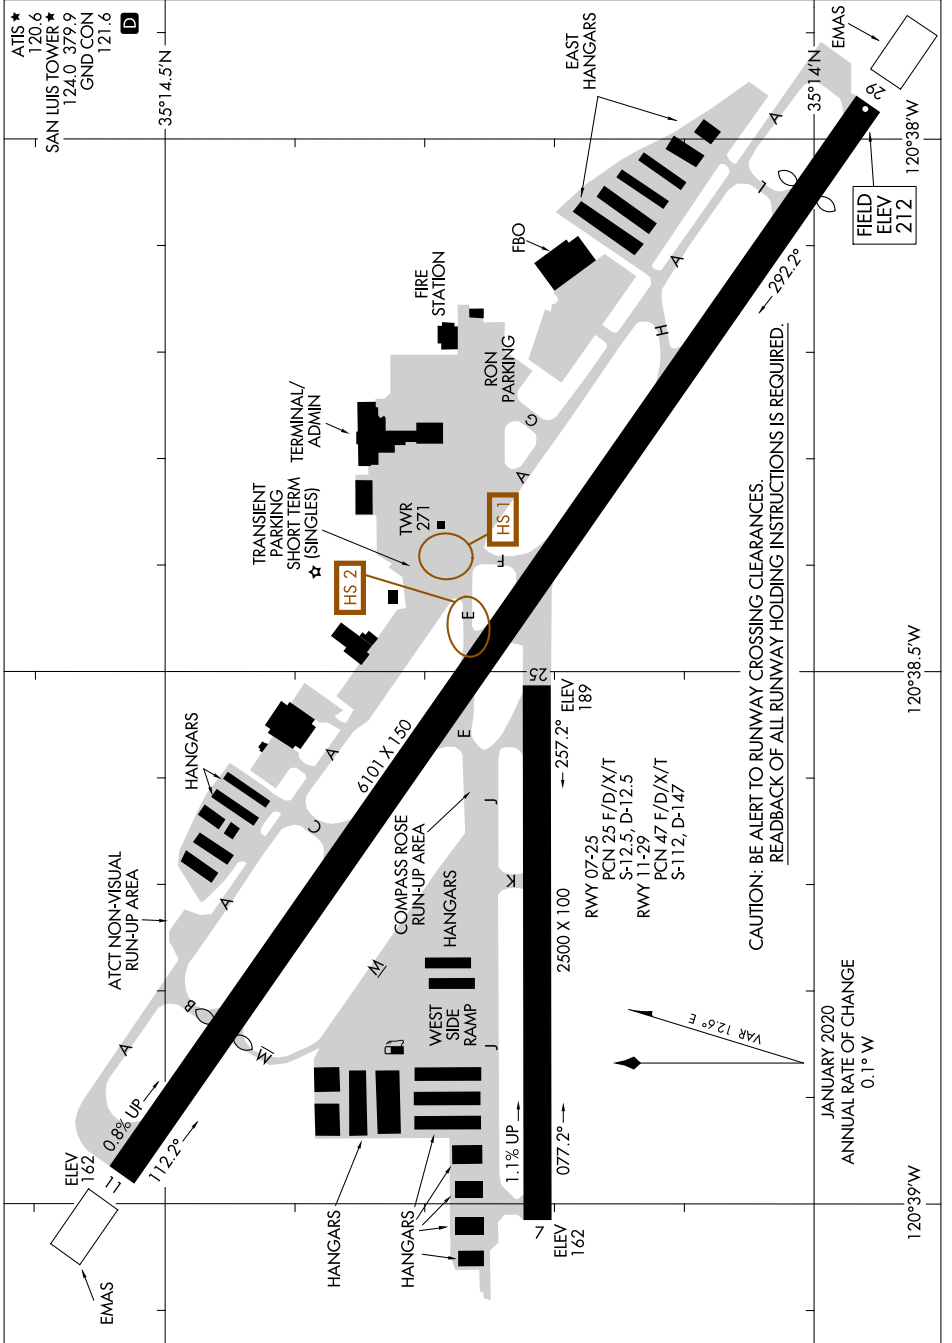

AIRPORT DIAGRAM

SAN LUIS OBISPO COUNTY RGNL (SBP)
SAN LUIS OBISPO, CALIFORNIA

AL-989 (FAA)

SW-3, 05 SEP 2024 to 03 OCT 2024

SW-3, 05 SEP 2024 to 03 OCT 2024

AIRPORT DIAGRAM

SAN LUIS OBISPO, CALIFORNIA
SAN LUIS OBISPO COUNTY RGNL (SBP)