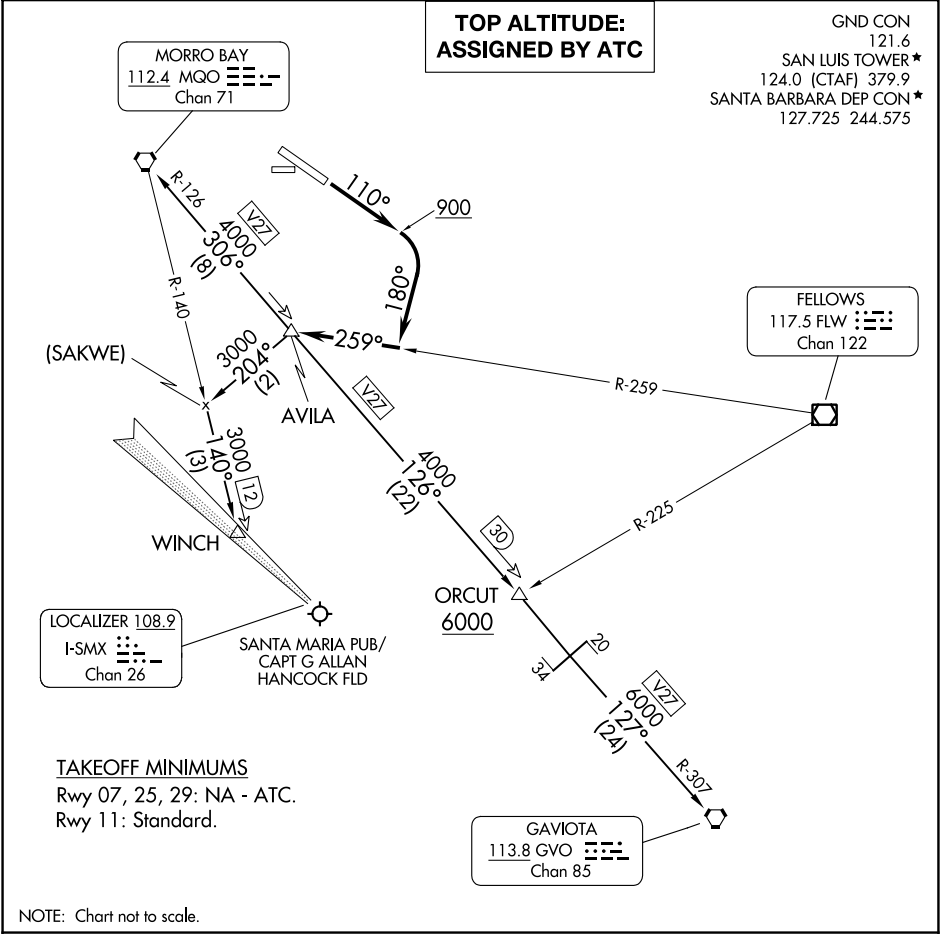

# AVILA FOUR DEPARTURE

SW-3, 05 SEP 2024 to 03 OCT 2024

SW-3, 05 SEP 2024 to 03 OCT 2024

## DEPARTURE ROUTE DESCRIPTION

**TAKEOFF RUNWAY 11:** Climb on heading 110° to 900, then climbing right turn heading 180° to intercept the FLW VOR/DME R-259 to AVILA INT, then on assigned transition or assigned route. Maintain ATC assigned altitude.

**GAVIOTA TRANSITION (AVILA4.GVO):** From over AVILA on MQO R-126 to ORCUT, then on MQO R-126 and GVO R-307 to GVO VORTAC.

**MORRO BAY TRANSITION (AVILA4.MQO):** From over AVILA on MQO R-126 to MQO VORTAC.

**WINCH TRANSITION (AVILA4.WINCH):** From over AVILA on heading 204° to SAKWE, then on MQO R-140 to WINCH.