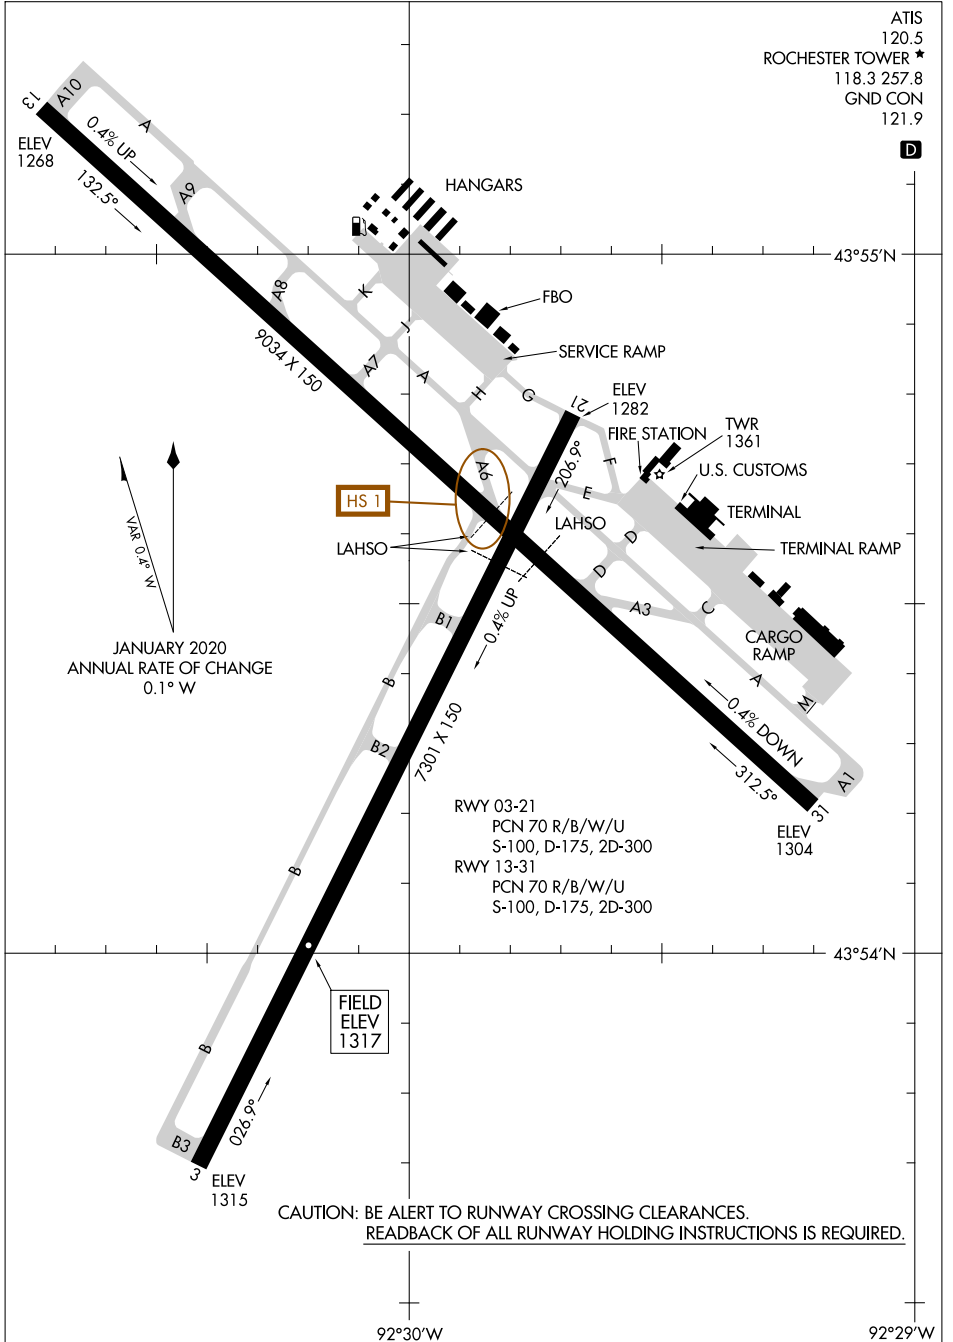

AIRPORT DIAGRAM

AL-5041 (FAA)

ROCHESTER INTL (RST)
ROCHESTER, MINNESOTA

ATIS 120.5
ROCHESTER TOWER ★ 118.3 257.8
GND CON 121.9

D

NC-1, 05 SEP 2024 to 03 OCT 2024

NC-1, 05 SEP 2024 to 03 OCT 2024

AIRPORT DIAGRAM

ROCHESTER, MINNESOTA
ROCHESTER INTL (RST)