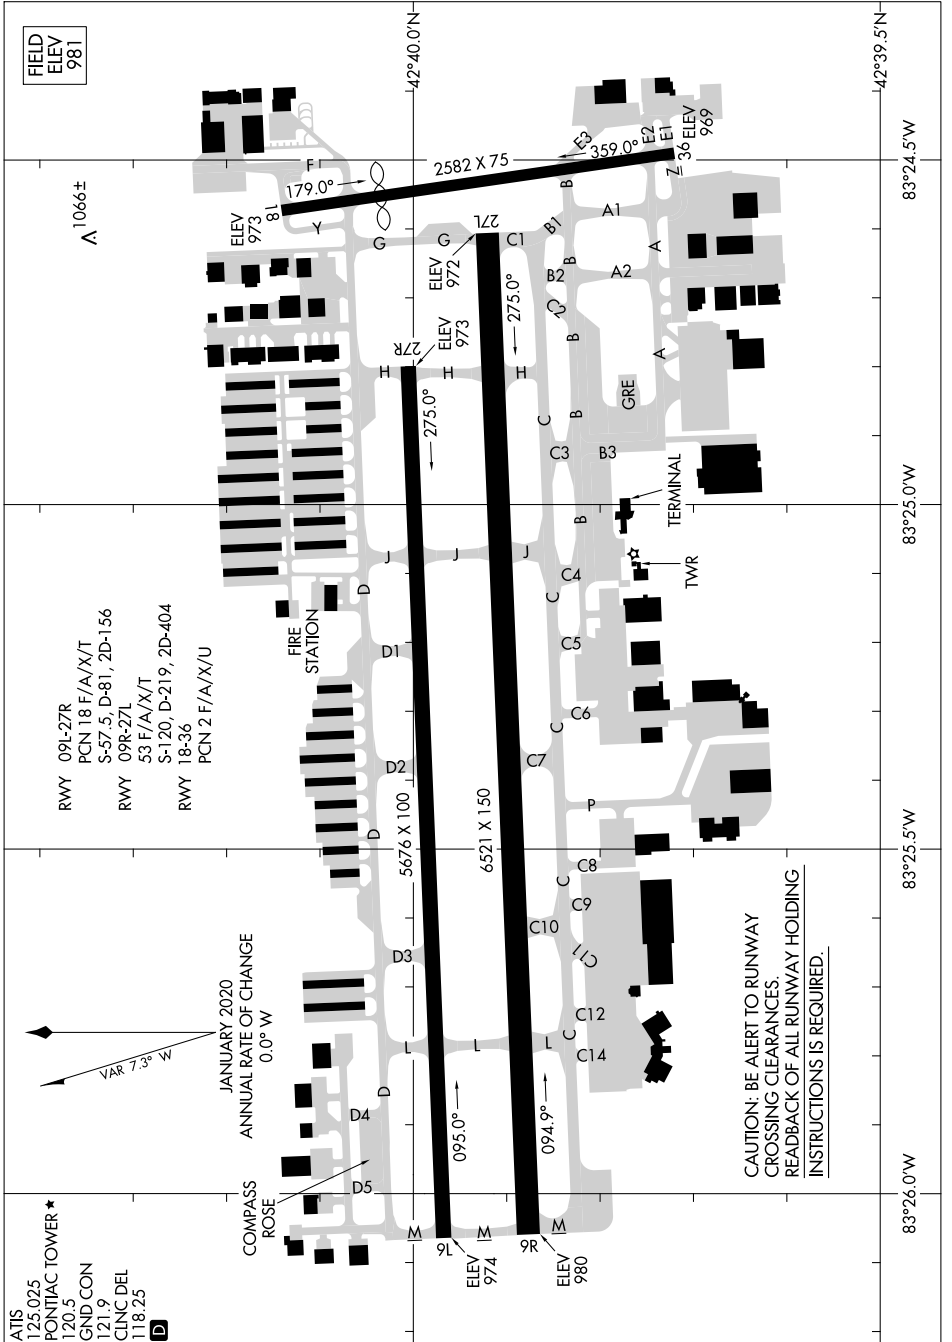

23222

AIRPORT DIAGRAM

OAKLAND COUNTY INTL (PTK)

PONTIAC, MICHIGAN

AL-5052 (FAA)

EC-1, 05 SEP 2024 to 03 OCT 2024

EC-1, 05 SEP 2024 to 03 OCT 2024

AIRPORT DIAGRAM

23222

OAKLAND COUNTY INTL (PTK)

PONTIAC, MICHIGAN