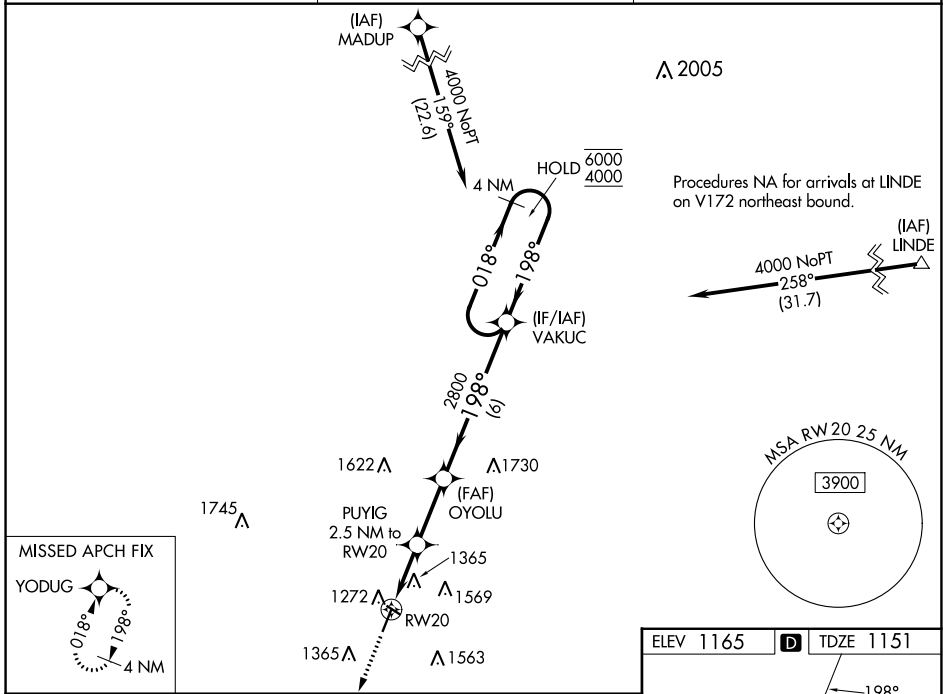

WAAS CH 82528 W20A	APP CRS 198°	Rwy Idg TDZE Apt Elev	5000 1151 1165
--	------------------------	-----------------------------	---

RNAV (GPS) RWY 20

ATLANTIC MUNI (AIO)

RNP APCH - GPS.	MISSED APPROACH: Climb to 4000 direct YODUG and hold, continue climb-in-hold to 4000.
<p>⚠ Circling Rwy 12, 30 NA at night. For uncompensated Baro-VNAV systems, LNAV/VNAV NA below -17°C or above 54°C.</p>	

AWOS-3 127.825	MINNEAPOLIS CENTER 119.6 290.4	UNICOM 122.7 (CTAF)
--------------------------	--	-------------------------------

CATEGORY	A	B	C	D
LPV DA	1447-1 296 (300-1)			NA
LNAV/VNAV DA	1733-1¾ 582 (600-1¾)			NA
LNAV MDA	1680-1 529 (600-1)		1680-1½ 529 (600-1½)	NA
CIRCLING	1760-1 595 (600-1)	1920-1 755 (800-1)	1920-2¼ 755 (800-2¼)	NA

NC-3, 05 SEP 2024 to 03 OCT 2024

NC-3, 05 SEP 2024 to 03 OCT 2024