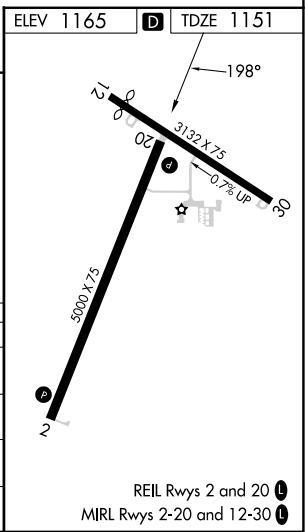

WAAS CH 82528 W20A	APP CRS 198°	Rwy Idg TDZE Apt Elev	5000 1151 1165

RNAV (GPS) RWY 20

ATLANTIC MUNI (AIO)

RNP APCH - GPS.	MISSED APPROACH: Climb to 4000 direct YODUG and hold, continue climb-in-hold to 4000.
⚠ Circling Rwy 12, 30 NA at night. For uncompensated Baro-VNAV systems, LNAV/VNAV NA below -17°C or above 54°C.	

AWOS-3 127.825	MINNEAPOLIS CENTER 119.6 290.4	UNICOM 122.7 (CTAF)

CATEGORY	A	B	C	D
LPV DA	1447-1 296 (300-1)			NA
LNAV/VNAV DA	1733-1¾ 582 (600-1¾)			NA
LNAV MDA	1680-1 529 (600-1)		1680-1½ 529 (600-1½)	NA
CIRCLING	1760-1 595 (600-1)	1920-1 755 (800-1)	1920-2¼ 755 (800-2¼)	NA

NC-3, 05 SEP 2024 to 03 OCT 2024

NC-3, 05 SEP 2024 to 03 OCT 2024