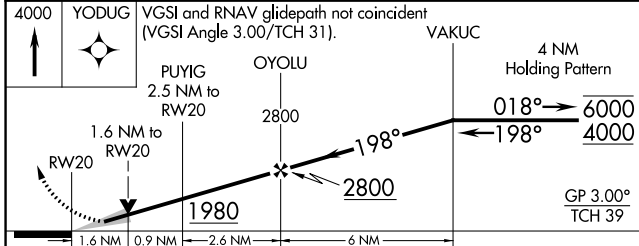

WAAS CH 82528 W20A	APP CRS 198°	Rwy Idg TDZE Apt Elev	5000 1151 1165

RNAV (GPS) RWY 20

ATLANTIC MUNI (AIO)

RNP APCH - GPS.	MISSED APPROACH: Climb to 4000 direct YODUG and hold, continue climb-in-hold to 4000.
⚠ Circling Rwy 12, 30 NA at night. For uncompensated Baro-VNAV systems, LNAV/VNAV NA below -17°C or above 54°C.	

AWOS-3 127.825	MINNEAPOLIS CENTER 119.6 290.4	UNICOM 122.7 (CTAF)

CATEGORY	A	B	C	D
LPV DA	1447-1 296 (300-1)			NA
LNAV/VNAV DA	1733-1¾ 582 (600-1¾)			NA
LNAV MDA	1680-1 529 (600-1)		1680-1½ 529 (600-1½)	NA
CIRCLING	1760-1 595 (600-1)	1920-1 755 (800-1)	1920-2¼ 755 (800-2¼)	NA

NC-3, 05 SEP 2024 to 03 OCT 2024

NC-3, 05 SEP 2024 to 03 OCT 2024