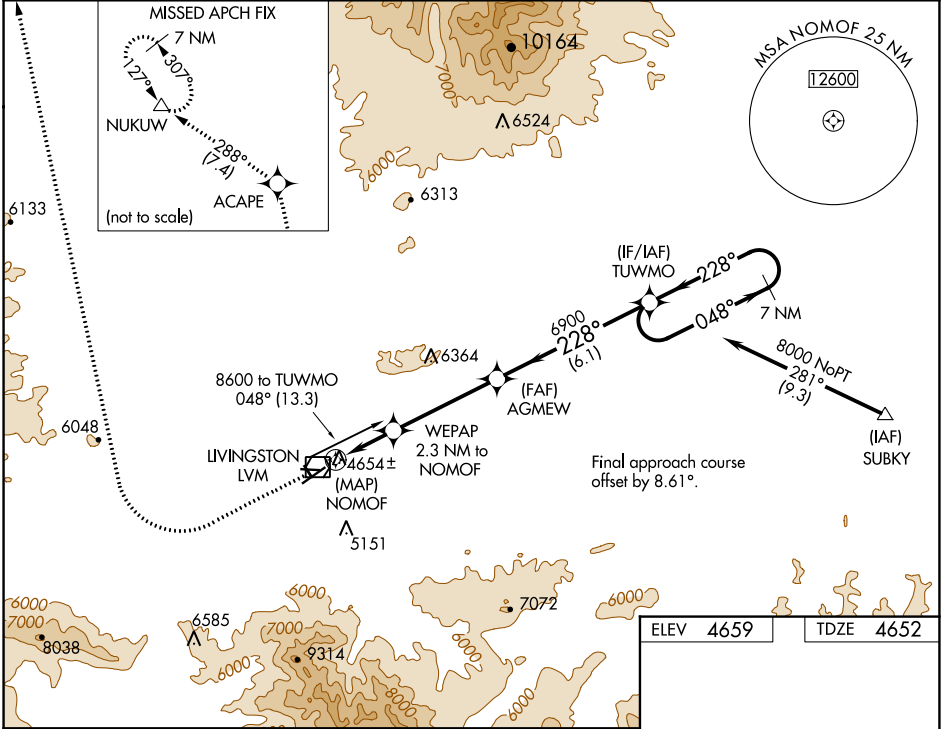

WAAS CH 48824 W22A	APP CRS 228°	Rwy Idg TDZE 4652 Apt Elev 4659
--	------------------------	---

RNAV (GPS) RWY 22

MISSION FLD (LVM)

RNP APCH - GPS.	MISSED APPROACH: Climb to 5400 on course 228° then climbing right turn to 10000 direct ACAPE and on track 288° to NUKUW and hold.
<p>Circling NA for Cats C and D southeast of Rwy 4-22. Circling NA to Rwys 8-26 and 13-31. -29°C</p>	

ASOS 135.275	BIG SKY APP CON ★ 119.55 235.775	UNICOM 123.0 (CTAF)
------------------------	--	-------------------------------

NW-1, 05 SEP 2024 to 03 OCT 2024

NW-1, 05 SEP 2024 to 03 OCT 2024

ELEV 4659	TDZE 4652
-----------	-----------

CATEGORY	A	B	C	D
LP MDA	5260-1	608 (700-1)	5260-1¾	608 (700-1¾)
LNAV MDA	5360-1	708 (800-1)	5360-2	708 (800-2)
CIRCLING	5360-1 701 (800-1)	5380-1 721 (800-1)	5400-2¼ 741 (800-2¼)	6700-3 2041 (2100-3)

REIL Rwy 22
MIRL Rwy 4-22