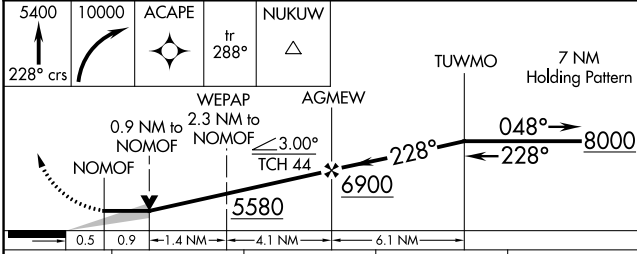

WAAS CH 48824 W22A	APP CRS 228°	Rwy Idg TDZE 4652 Apt Elev 4659
--	------------------------	---

RNAV (GPS) RWY 22

MISSION FLD (LVM)

RNP APCH - GPS.	MISSED APPROACH: Climb to 5400 on course 228° then climbing right turn to 10000 direct ACAPE and on track 288° to NUKUW and hold.
<p>Circling NA for Cats C and D southeast of Rwy 4-22. Circling NA to Rwys 8-26 and 13-31. -29°C</p>	

ASOS 135.275	BIG SKY APP CON ★ 119.55 235.775	UNICOM 123.0 (CTAF)
------------------------	--	-------------------------------

NW-1, 05 SEP 2024 to 03 OCT 2024

NW-1, 05 SEP 2024 to 03 OCT 2024

ELEV 4659	TDZE 4652
-----------	-----------