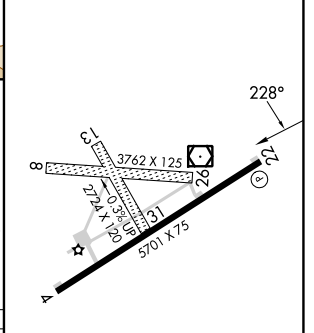

WAAS CH 48824 W22A	APP CRS 228°	Rwy Idg TDZE 4652 Apt Elev 4659
--	------------------------	---

RNAV (GPS) RWY 22

MISSION FLD (LVM)

RNP APCH - GPS.	MISSED APPROACH: Climb to 5400 on course 228° then climbing right turn to 10000 direct ACAPE and on track 288° to NUKUW and hold.
<p>Circling NA for Cats C and D southeast of Rwy 4-22. Circling NA to Rwys 8-26 and 13-31. -29°C</p>	

ASOS 135.275	BIG SKY APP CON ★ 119.55 235.775	UNICOM 123.0 (CTAF)
------------------------	--	-------------------------------

NW-1, 05 SEP 2024 to 03 OCT 2024

NW-1, 05 SEP 2024 to 03 OCT 2024

ELEV 4659	TDZE 4652
-----------	-----------

CATEGORY	A	B	C	D
LP MDA	5260-1	608 (700-1)	5260-1¾	608 (700-1¾)
LNAV MDA	5360-1	708 (800-1)	5360-2	708 (800-2)
CIRCLING	5360-1 701 (800-1)	5380-1 721 (800-1)	5400-2¼ 741 (800-2¼)	6700-3 2041 (2100-3)

REIL Rwy 22
MIRL Rwy 4-22