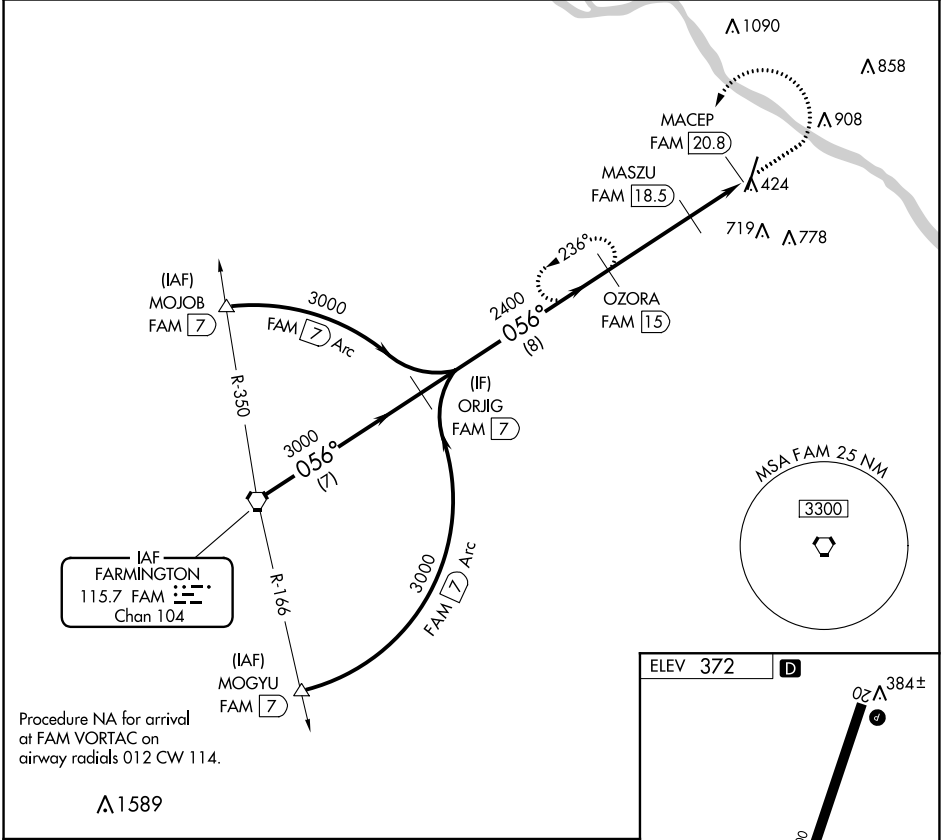

VORTAC FAM 115.7 Chan 104	APP CRS 056°	Rwy Idg TDZE Apt Elev	N/A N/A 372
---	------------------------	-----------------------------	--

VOR-A

PERRYVILLE RGNL (PCD)

⚠ DME required.	MISSED APPROACH: Climb to 1500 then climbing left turn to 2400 on FAM VORTAC R-056 to OZORA/FAM 15 DME and hold.
------------------------	--

AWOS-3PT 118.95	KANSAS CITY CENTER 127.475 346.275	UNICOM 122.8 (CTAF) Ⓛ
---------------------------	--	--

NC-3, 05 SEP 2024 to 03 OCT 2024

NC-3, 05 SEP 2024 to 03 OCT 2024

CATEGORY	A	B	C	D
CIRCLING	1040-1	668 (700-1)	1260-2 ³ / ₄ 888 (900-2 ³ / ₄)	1260-3 888 (900-3)