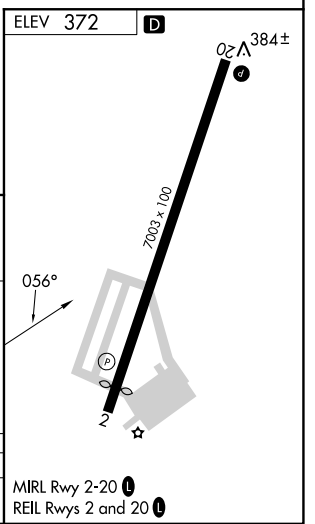

CATEGORY	A	B	C	D
CIRCLING	1040-1	668 (700-1)	1260-2³/₄ 888 (900-2³/₄)	1260-3 888 (900-3)