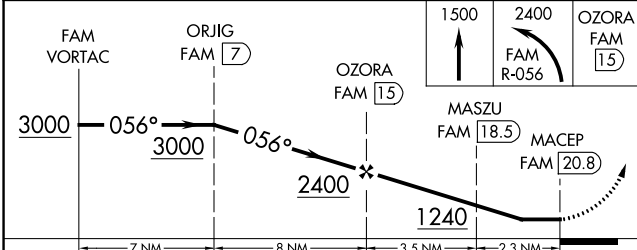

VORTAC FAM 115.7 Chan 104	APP CRS 056°	Rwy Idg TDZE Apt Elev	N/A N/A 372
---	------------------------	-----------------------------	--

VOR-A

PERRYVILLE RGNL (PCD)

⚠ DME required.	MISSED APPROACH: Climb to 1500 then climbing left turn to 2400 on FAM VORTAC R-056 to OZORA/FAM 15 DME and hold.
------------------------	--

AWOS-3PT 118.95	KANSAS CITY CENTER 127.475 346.275	UNICOM 122.8 (CTAF) Ⓛ
---------------------------	--	--

NC-3, 05 SEP 2024 to 03 OCT 2024

NC-3, 05 SEP 2024 to 03 OCT 2024

CATEGORY	A	B	C	D
CIRCLING	1040-1	668 (700-1)	1260-2 ³ / ₄ 888 (900-2 ³ / ₄)	1260-3 888 (900-3)