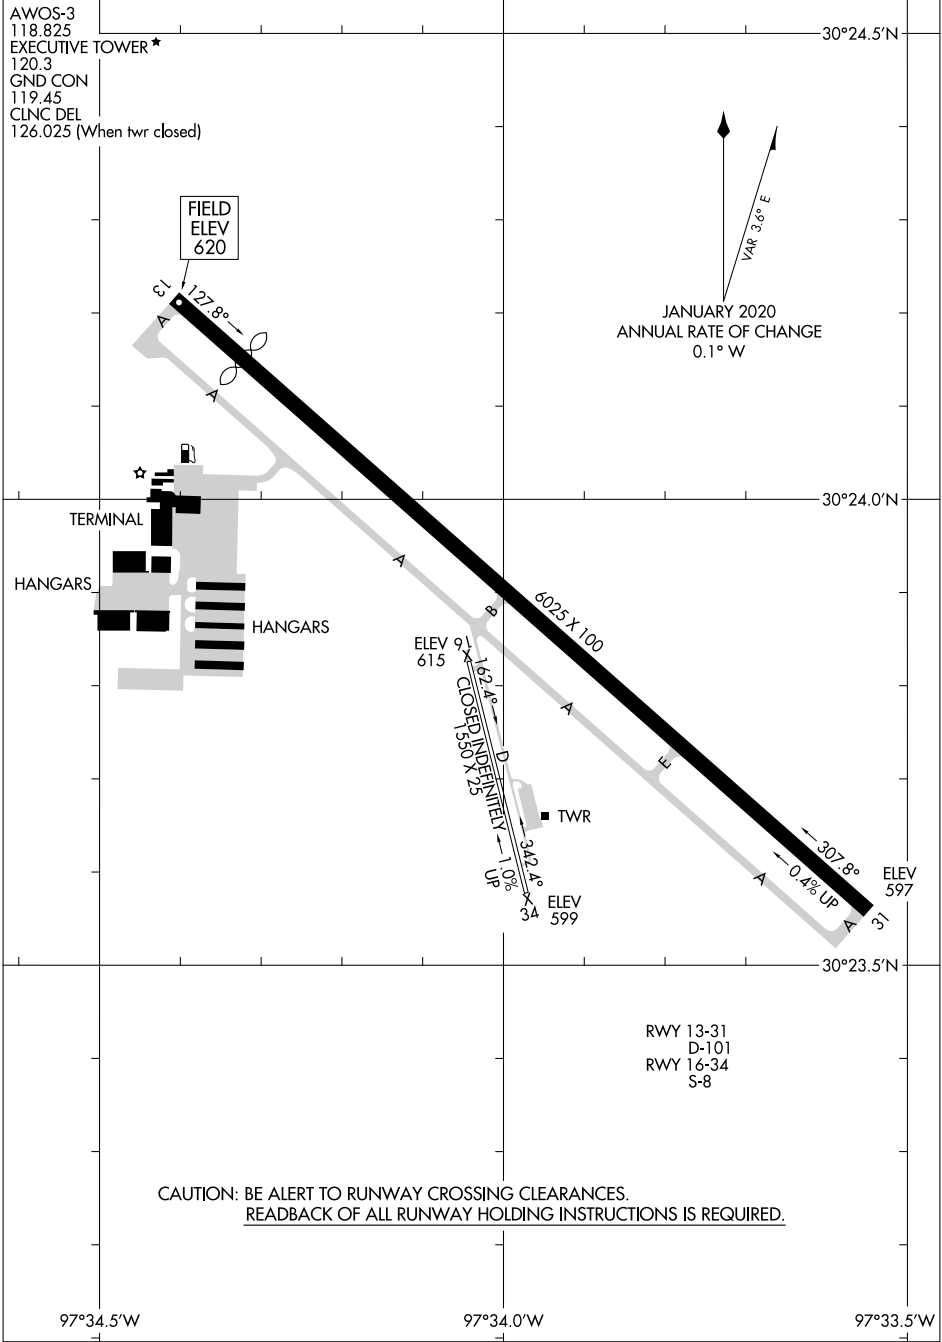

23222

# AIRPORT DIAGRAM

AL-5891 (FAA)

AUSTIN EXEC (EDC)

AUSTIN, TEXAS

SC-3, 05 SEP 2024 to 03 OCT 2024

SC-3, 05 SEP 2024 to 03 OCT 2024

# AIRPORT DIAGRAM

23222

AUSTIN, TEXAS

AUSTIN EXEC (EDC)