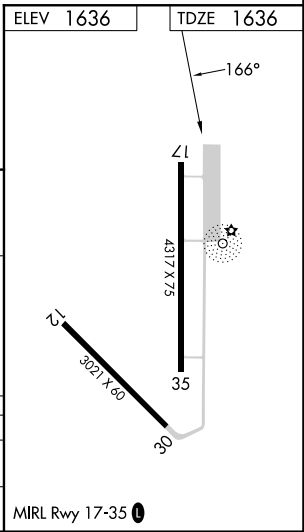

NDB FMZ	APP CRS	Rwy Idg	4317
392	166°	TDZE	1636
		Apt Elev	1636

NDB RWY 17
FAIRMONT STATE (F^MMZ)

NA Circling Rwy 12, 30 NA at night.
Use York altimeter setting; when not received, use Hebron altimeter setting and increase all MDAs 40 feet.

MISSED APPROACH: Climb to 3200 then left turn direct FMZ NDB and hold.

JYR AWOS-3 124.175	MINNEAPOLIS CENTER 119.4 278.8	CTAF 122.9
------------------------------	--	----------------------

NC-2, 05 SEP 2024 to 03 OCT 2024

NC-2, 05 SEP 2024 to 03 OCT 2024

CATEGORY	A	B	C	D
S-17	2540-1¼	904 (1000-1¼)		NA
C CIRCLING	2540-1¼	904 (1000-1¼)		NA