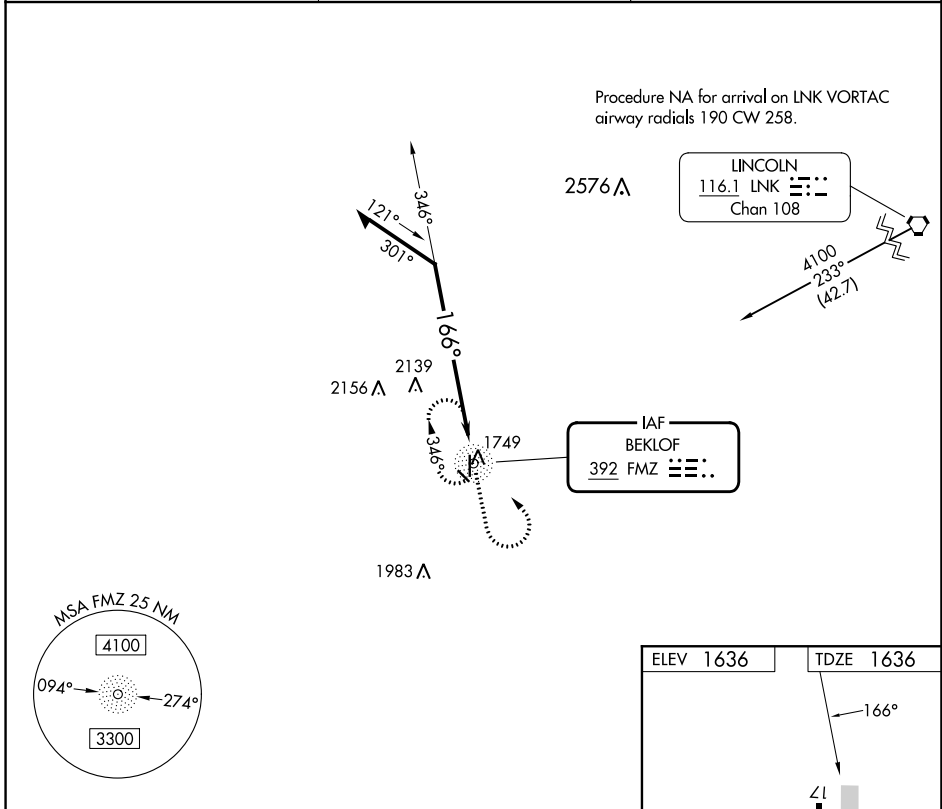

NDB FMZ	APP CRS	Rwy Idg	4317
392	166°	TDZE	1636
		Apt Elev	1636

NDB RWY 17
FAIRMONT STATE (F^MMZ)

NA Circling Rwy 12, 30 NA at night.
Use York altimeter setting; when not received, use Hebron altimeter setting and increase all MDAs 40 feet.

MISSED APPROACH: Climb to 3200 then left turn direct FMZ NDB and hold.

JYR AWOS-3 124.175	MINNEAPOLIS CENTER 119.4 278.8	CTAF 122.9
------------------------------	--	----------------------

NC-2, 05 SEP 2024 to 03 OCT 2024

NC-2, 05 SEP 2024 to 03 OCT 2024

CATEGORY	A	B	C	D
S-17	2540-1¼	904 (1000-1¼)		NA
C CIRCLING	2540-1¼	904 (1000-1¼)		NA