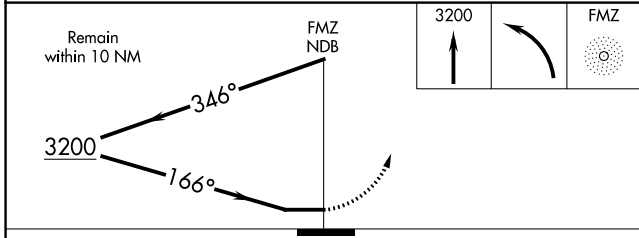

CATEGORY	A	B	C	D
S-17	2540-1¼	904 (1000-1¼)		NA
C CIRCLING	2540-1¼	904 (1000-1¼)		NA